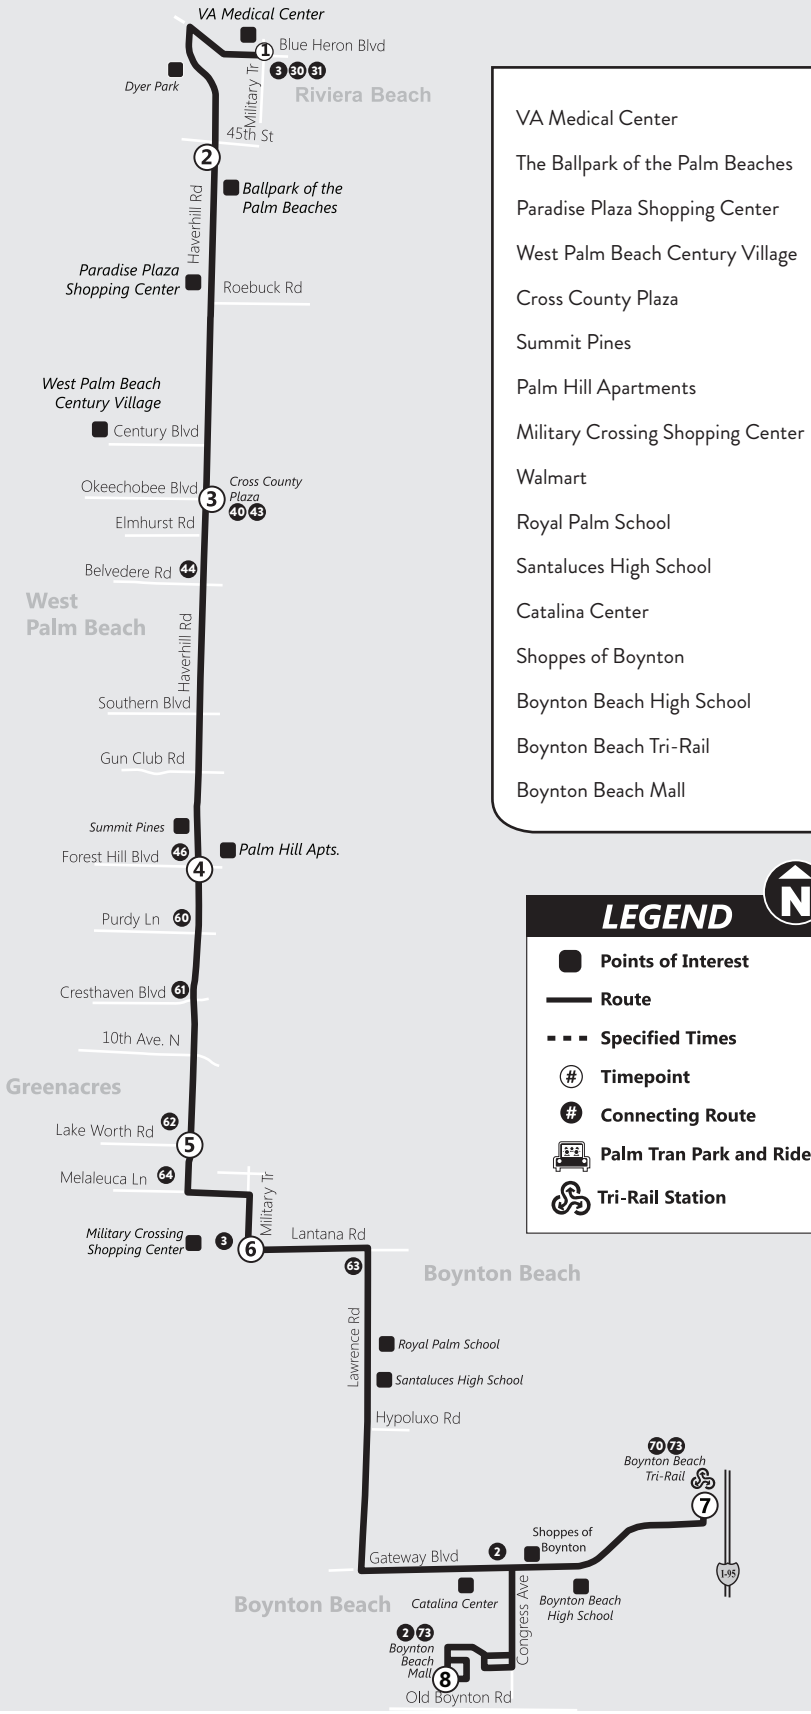

MAIN CORRIDOR

4

ROUTE 4 Ruta 4 / Rout 4

Via Haverhill Rd. — West Palm Beach to VA Medical Center

- VA Medical Center
- The Ballpark of the Palm Beaches
- Paradise Plaza Shopping Center
- West Palm Beach Century Village
- Cross County Plaza
- Summit Pines
- Palm Hill Apartments
- Military Crossing Shopping Center
- Walmart
- Royal Palm School
- Santaluces High School
- Catalina Center
- Shoppes of Boynton
- Boynton Beach High School
- Boynton Beach Tri-Rail
- Boynton Beach Mall

① VA Medical Center <i>Bus Stop #1015</i>	② Haverhill & 45th St <i>Bus Stop #1403</i>	③ Haverhill & Okeechobee <i>Bus Stop #1547</i>	④ Haverhill & Forest Hill <i>Bus Stop #1462</i>	⑤ Haverhill & Lake Worth Rd <i>Bus Stop #1466</i>	⑥ Lantana Rd & Military <i>Bus Stop #6191</i>	⑦ Boynton Beach Tri-Rail Station <i>Bus Stop #679</i>	⑧ Boynton Beach Mall <i>Bus Stop #687</i>
6:10	6:16	6:26	6:40	6:46	6:58	6:13	6:25
7:00	7:08	7:20	7:36	7:42	7:54	8:12	8:24
8:15	8:23	8:35	8:49	8:55	9:05	9:21	9:31
9:20	9:28	9:40	9:54	10:00	10:10	10:26	10:36
10:15	10:23	10:35	10:49	10:55	11:05	11:21	11:31
11:15	11:23	11:35	11:49	11:55	12:05	12:21	12:31
12:15	12:23	12:35	12:49	12:55	1:05	1:21	1:31
1:10	1:18	1:30	1:44	1:50	2:00	2:16	2:26
2:10	2:18	2:30	2:46	2:52	3:02	3:20	3:32
3:10	3:20	3:34	3:52	3:58	4:11	4:29	4:41
4:15	4:25	4:39	4:57	5:03	5:16	5:34	5:46
5:25	5:35	5:49	6:05	6:11	6:21	6:37	6:49
6:30	6:38	6:49	7:03	7:09	7:17	7:33	7:43
7:25	7:31	7:42	7:56	8:02	8:10		