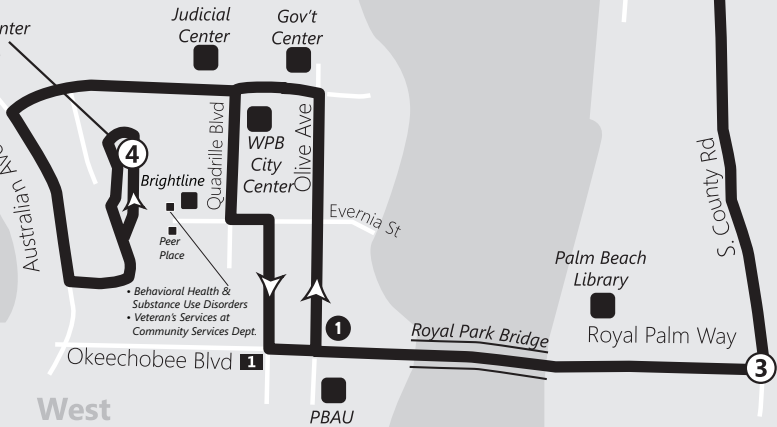

CENTRAL COUNTY

41

ROUTE 41 Ruta 41 / Rout 41

West Palm Beach to Palm Beach Inlet

LEGEND

- Points of Interest
- Route
- Specified Times
- Timepoint
- Connecting Route
- Palm Tran Park and Ride
- Tri-Rail Station

- Palm Beach Inlet
- Palm Beach Publix
- Palm Beach Library
- Palm Beach Atlantic University
- WPB City Hall
- Gov't Center
- Judicial Center
- WPB Tri-Rail
- WPB Intermodal Transit Center & Palm Tran Park and Ride
- Behavioral Health & Substance Use Disorders/ Veteran's Services at Community Services Dept.
- Peer Place

NO SUNDAY SERVICE
No hay servicio el domingo/
Pa gin sévis dimanch

95X 1 2 20 31
40 43 44 60
West Palm Beach Intermodal Transit Center & WPB Tri-Rail

Judicial Center Gov't Center

West

PBAU

Palm Beach Inlet