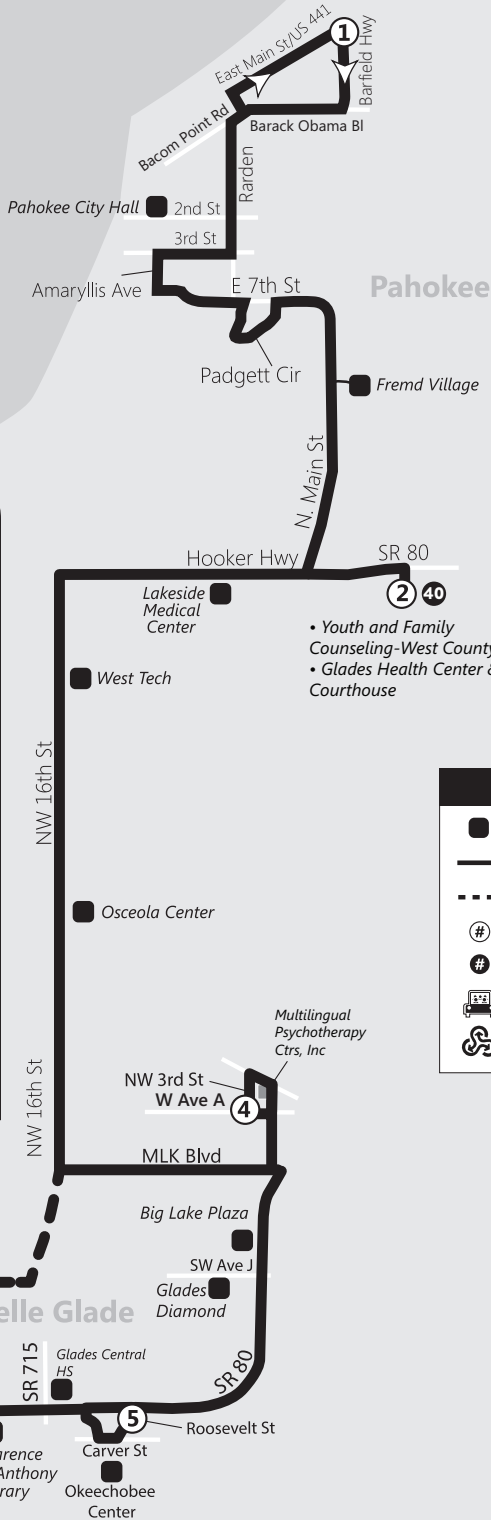

CENTRAL COUNTY

47

ROUTE 47 Ruta 47 / Rout 47
Via SR 15 – South Bay to Pahokee

- Pahokee City Hall
- Eisenhower Dr
- Padgett Circle
- Fremd Village
- Youth and Family Counseling-
West County
- Glades Health Center &
Courthouse
- Lakeside Medical Center
- Multilingual Psychotherapy
Centers, Inc.
- Glades Diamond
- Okeechobee Center
- Clarence E. Anthony Library

LEGEND 

-  Points of Interest
-  Route
-  Specified Times
-  Timepoint
-  Connecting Route
-  Palm Tran Park and Ride
-  Tri-Rail Station

47 Southbound Sur/Sid Weekday / Semana / Lasémèn

p.m. times are shown in **bold**
Los horarios de p.m. se muestran en **negrilla**
Lè nan apre midi yo prezante an **fonse**