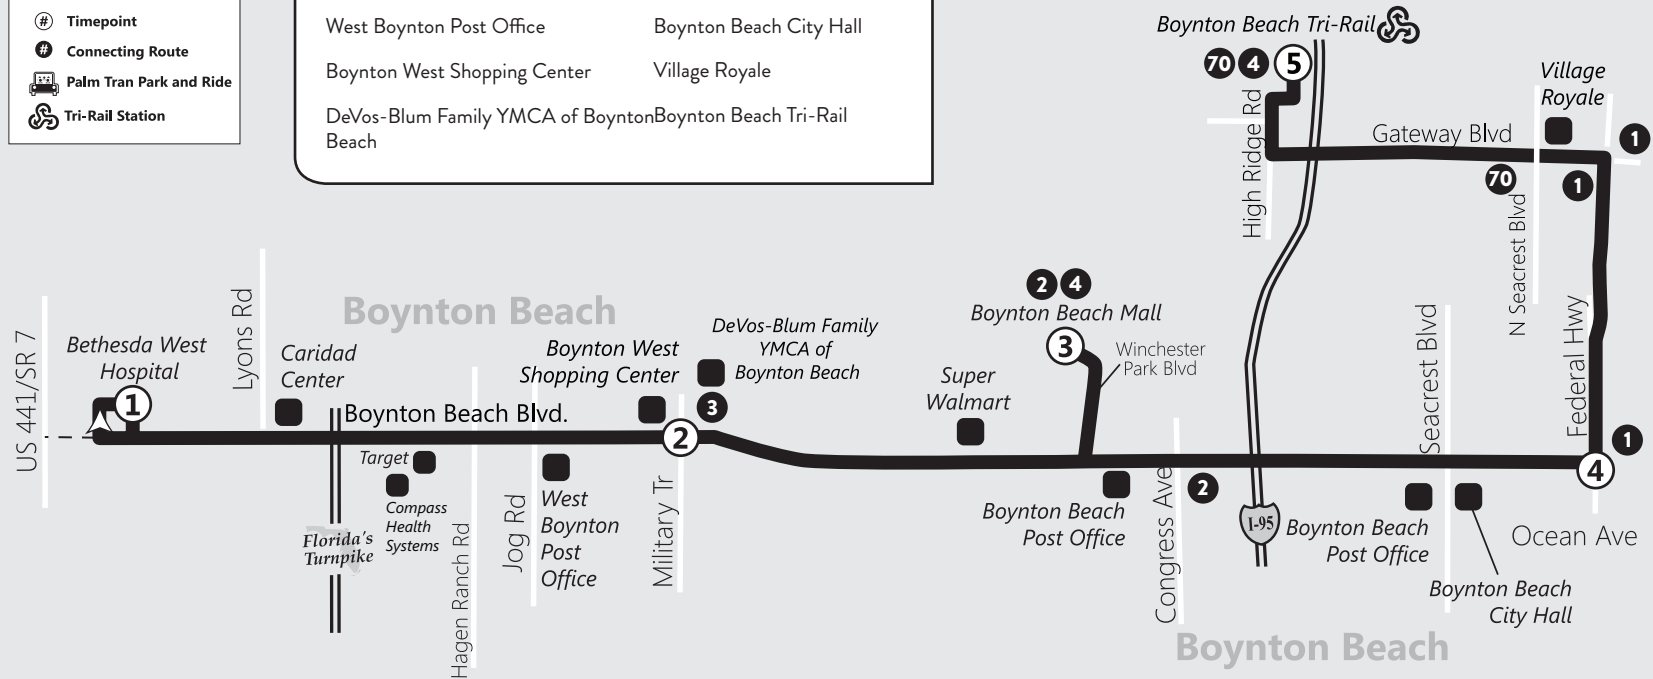

SOUTH COUNTY

73

ROUTE 73 Ruta 73 / Rout 73

Via Boynton Beach Blvd. - Boynton Beach Tri-Rail to Bethesda Hospital

LEGEND

- Points of Interest
- Route
- Specified Times
- Timepoint
- Connecting Route
- Palm Tran Park and Ride
- Tri-Rail Station

Bethesda West Hospital	Super Walmart
Caridad Center	Boynton Beach Mall
Compass Health Systems	Boynton Beach Post Office
West Boynton Post Office	Boynton Beach City Hall
Boynton West Shopping Center	Village Royale
DeVos-Blum Family YMCA of Boynton Beach	Boynton Beach Tri-Rail