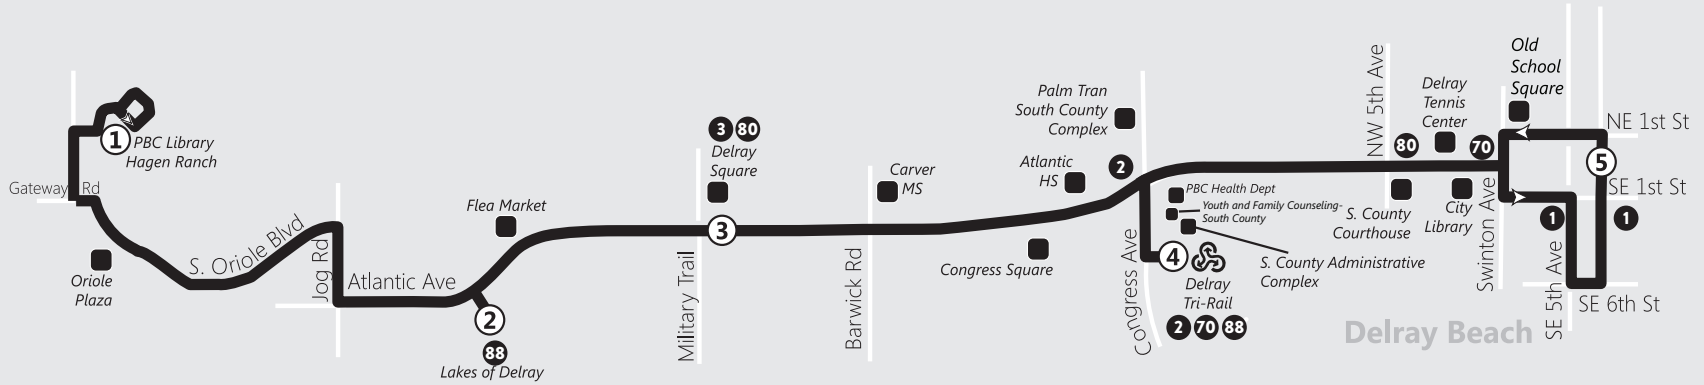

SOUTH COUNTY

81

ROUTE 81 Ruta 81 / Rout 81

Via Atlantic Ave. — Delray Beach Crosstown

NO SUNDAY SERVICE
 No hay servicio el domingo/
 Pa gin sèvis dimanch

PBC Library	Congress Square	Delray Tri-Rail
Oriole Plaza	Atlantic HS	S. County Administrative Complex\ South County Courthouse
Lakes of Delray	Palm Tran S. County Complex	City Library
Flea Market	PBC Health Dept.	Old School Square
Delray Square	Youth & Family Counseling- South County	
Carver M.S.		

LEGEND 

-  Points of Interest
-  Route
-  Specified Times
-  Timepoint
-  Connecting Route
-  Palm Tran Park and Ride
-  Tri-Rail Station

81

Eastbound Este / Lès

Weekday / Semana / Lasémèn

p.m. times are shown in **bold**Los horarios de p.m. se muestran en **negrilla**Lè nan apre midi yo prezante an **fonse**

81

Westbound Oeste / Louès

Saturday / Sábado / Samdi

p.m. times are shown in **bold**Los horarios de p.m. se muestran en **negrilla**Lè nan apre midi yo prezante an **fonse**

⑤ Federal Hwy & SE 2nd St Bus Stop #292	④ Delray Tri-Rail Bus Stop #706	③ Military & Atlantic Bus Stop #7431	② Lakes of Delray Bus Stop #6541	① Library Hagen Ranch Bus Stop #7659
7:05	7:20	7:28	7:37	7:51
8:05	8:20	8:28	8:37	8:51
9:05	9:20	9:28	9:37	9:51
10:05	10:20	10:28	10:37	10:51
11:05	11:20	11:28	11:37	11:51
12:05	12:20	12:28	12:37	12:51
1:05	1:20	1:28	1:37	1:51
2:05	2:20	2:28	2:37	2:51
3:05	3:20	3:28	3:37	3:51
4:05	4:20	4:28	4:37	4:51
5:05	5:20	5:28	5:37	5:51
6:05	6:20	6:28	6:37	6:51