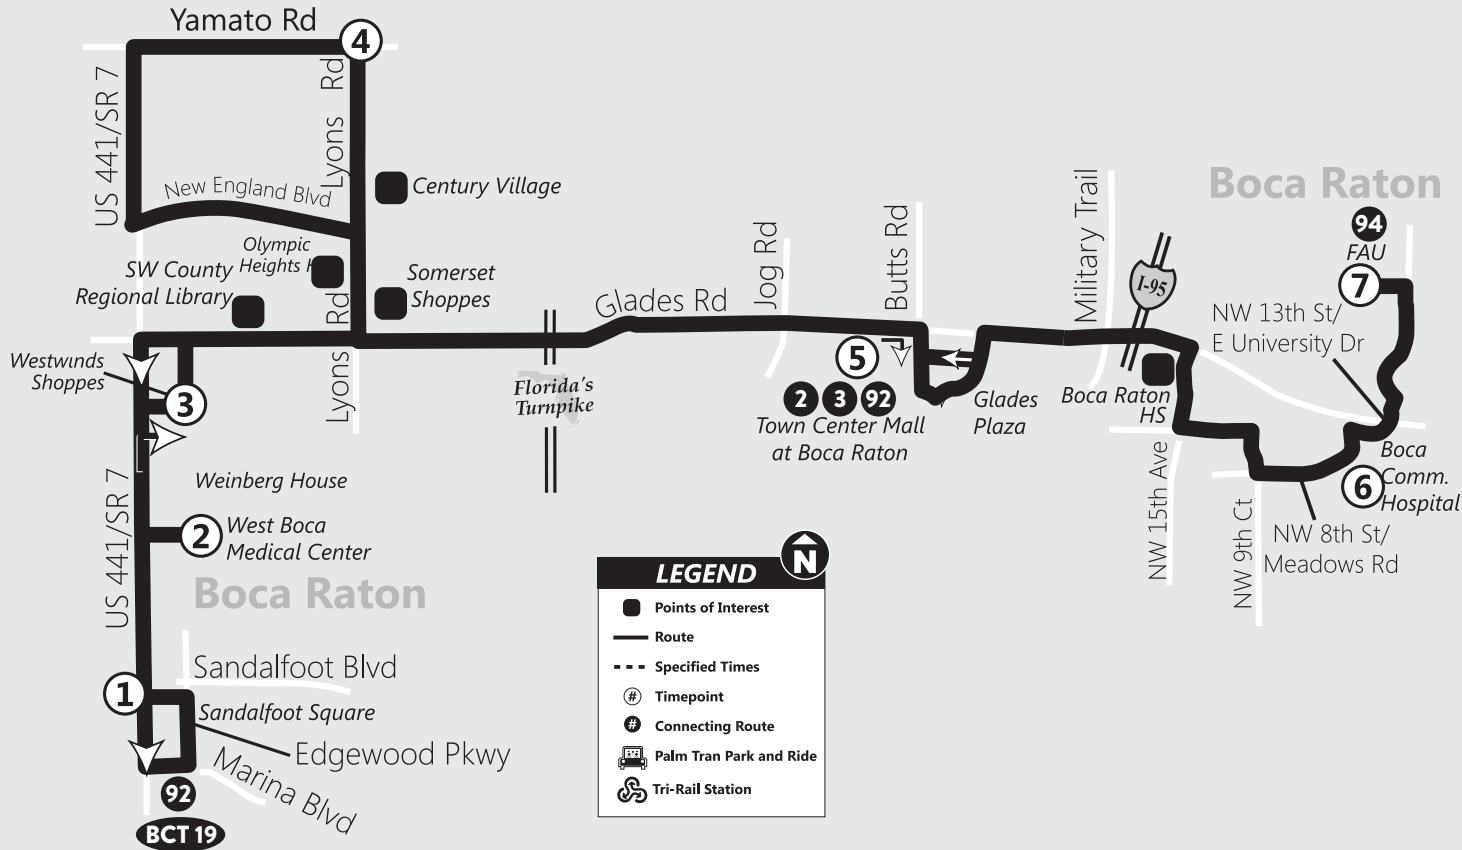

SOUTH COUNTY

91

ROUTE 91 Ruta 91 / Rout 91

Via Glades Rd. - Sandalfoot Square to Florida Atlantic University

147

- Sandalfoot Square
- West Boca Medical Center
- Westwinds Shoppes
- SW County Regional Library
- Olympic Heights HS
- Century Village
- Somerset Shoppes
- Town Center Mall
- Glades Plaza
- Boca High School
- Boca Community Hospital
- FAU

91

Eastbound Este / Lès

Weekday / Semana / Lasémèn

p.m. times are shown in **bold**Los horarios de p.m. se muestran en **negrilla**Lè nan apremidi yo prezante an **fonse**

①	②	③	④	⑤		⑥	⑦
Sandalfoot Square <i>Bus Stop #8350</i>	West Boca Medical Center <i>Bus Stop #8343</i>	Westwinds Shopping Center <i>Bus Stop #8363</i>	Lyons & Yamato <i>Bus Stop #8148</i>	Town Center Mall <i>Bus Stop #746</i>		Boca Hospital <i>Bus Stop #8315</i>	Florida Atlantic University <i>Bus Stop #1134</i>
				ARRIVAL	DEPARTURE		
5:44	5:54	5:58	6:12	6:25	6:30	6:40	6:46
6:38	6:48	6:52	7:09	7:25	7:30	7:41	7:47
7:46	8:02	8:10	8:25	8:40	8:45	8:56	9:02
8:46	9:02	9:10	9:25	9:40	9:45	9:56	10:02
9:46	10:02	10:10	10:25	10:40	10:45	10:56	11:02
10:46	11:02	11:10	11:25	11:40	11:45	11:56	12:02
11:50	12:02	12:06	12:23	12:40	12:45	12:57	1:02
12:50	1:02	1:06	1:23	1:40	1:45	1:57	2:02
1:50	2:02	2:06	2:23	2:40	2:45	2:57	3:02
2:48	3:01	3:06	3:23	3:40	3:45	3:56	4:01
3:48	4:01	4:06	4:23	4:40	4:45	4:56	5:01
4:48	5:01	5:06	5:23	5:40	5:45	5:56	6:01
5:48	6:01	6:06	6:23	6:40	6:45	6:56	7:01
6:53	7:05	7:09	7:25	7:40	7:45	7:54	8:00
7:43	7:55	7:59	8:15	8:30	8:35	8:44	8:50