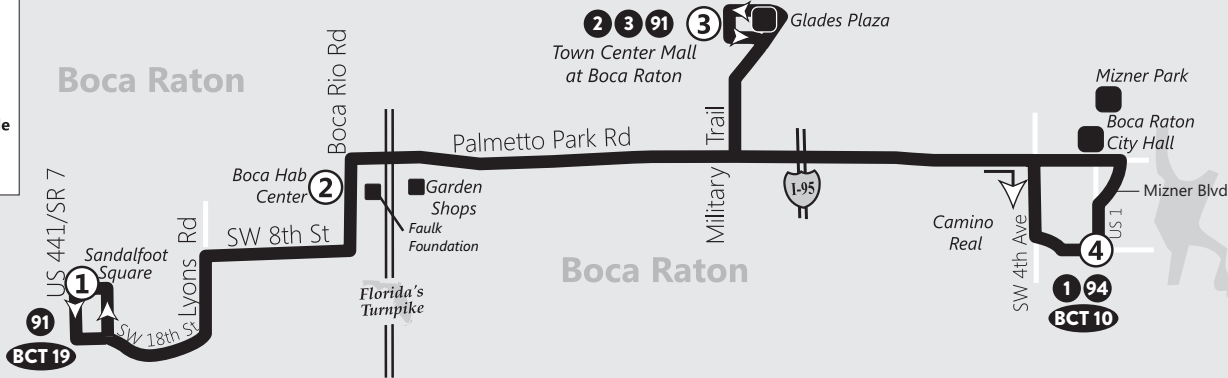

SOUTH COUNTY

92

ROUTE 92 Ruta 92 / Rout 92

Via Palmetto Park Rd. — Boca Raton Crosstown

LEGEND

- Points of Interest
- Route
- Specified Times
- Timepoint
- Connecting Route
- Palm Tran Park and Ride
- Tri-Rail Station

Palm Tran serves ALL Palm Beach County Tri-Rail Stations

Scan for complete Tri-Rail
information including
schedules and fares

Routes Serving Mangonia Park
Tri-Rail Station:

31 33

Routes Serving Lake Worth
Tri-Rail Station:

61 62

Routes Serving Boynton Beach
Tri-Rail Station:

70 71 73

Routes Serving Delray Beach
Tri-Rail Station:

2 70 81 88

Routes Serving Boca Raton
Tri-Rail Station:

2 94

Each Tri-Rail Station is also a
free Park and Ride!

92 Westbound Oeste / Louès
Saturday / Sábado / Samdi

p.m. times are shown in **bold**
 Los horarios de p.m. se muestran en **negrilla**
 Lè nan apre midi yo prezante an **fonse**

④ Camino Real Bus Stop #251	③ Town Center Mall Bus Stop #746		② Boca Rio Hab Center Bus Stop #8556	① Sandalffoot Square Bus Stop #8350
	ARRIVAL	DEPARTURE		
		7:00	7:10	7:22
7:30	7:50	8:00	8:10	8:22
8:40	9:00	9:10	9:20	9:32
9:40	10:00	10:10	10:20	10:32
10:40	11:00	11:10	11:20	11:32
11:40	12:00	12:10	12:20	12:32
12:40	1:00	1:10	1:20	1:32
1:40	2:00	2:10	2:20	2:32
2:40	3:00	3:10	3:20	3:32
3:40	4:00	4:10	4:20	4:32
4:40	5:00	5:10	5:20	5:32
5:30	5:50	5:55	6:05	6:17