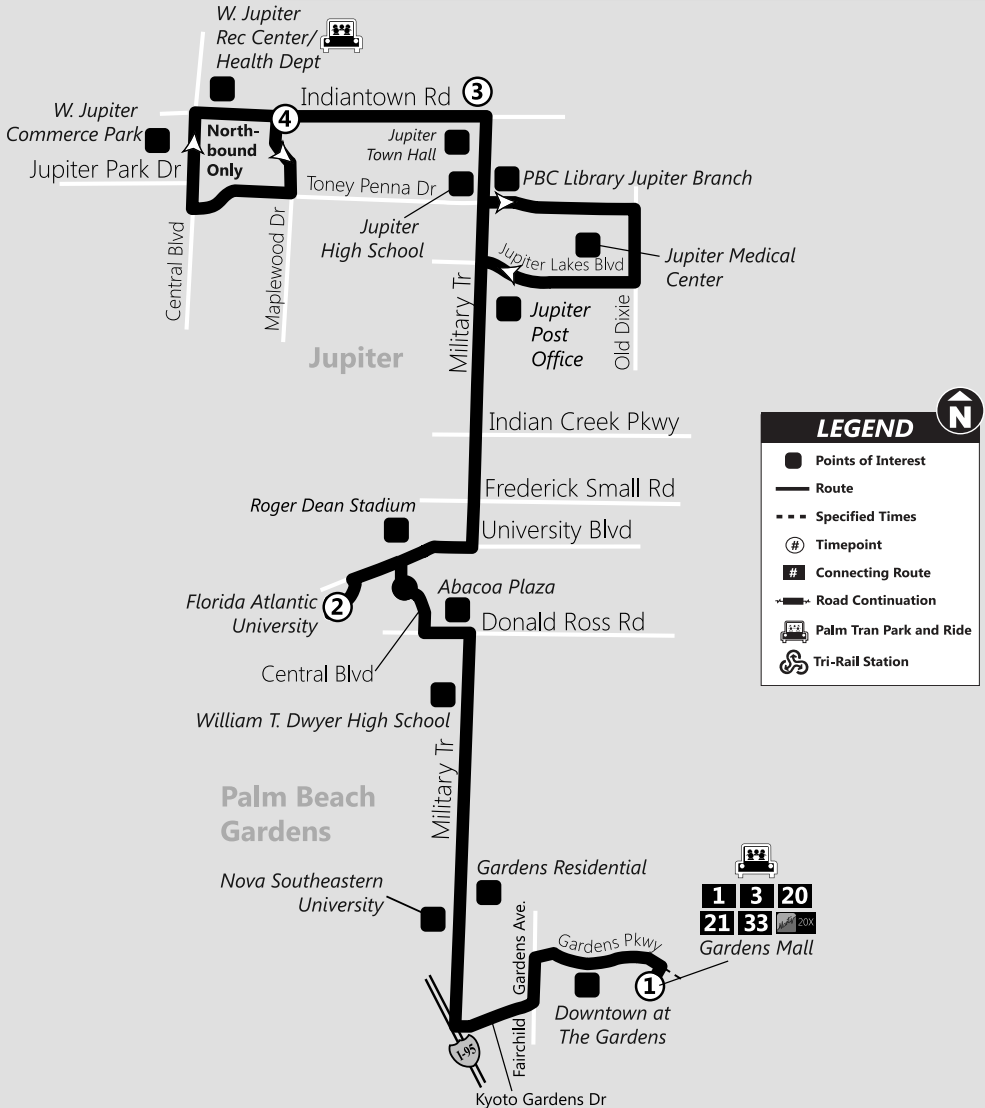

NORTH COUNTY

10

ROUTE 10 Ruta 10 / Rout 10

North County Crosstown

NO SUNDAY SERVICE

No hay servicio el domingo / Pa gin sèvis dimanch

- W. Jupiter Commerce Park/ Palm Tran Park and Ride
- W. Jupiter Rec Center/Health Dept.
 - Jupiter Town Hall
 - Jupiter High School
 - Jupiter Branch Library
 - Jupiter Medical Center
 - Post Office
- Florida Atlantic University
- Roger Dean Stadium
 - Abacoa Plaza
 - Dwyer High School
 - Gardens Residential
- Nova Southeastern University
- Downtown at the Gardens
 - Gardens Mall/
- Palm Tran Park and Ride

Route 10 Northbound Norte / Nô

P.M. times are shown in **bold**/Los horarios de P.M. se muestran en **negrilla**/Lè nan apre midi yo prezante an **fonse**

Weekday / Semana / Lasèmen

① Gardens Mall Bus Stop #37	② FAU Bus Stop #1705	③ Indiantown & Military Bus Stop #1713	④ Maplewood & Indiantown Bus Stop #1716
6:10	6:27	6:44	6:50
7:10	7:27	7:44	7:50
8:10	8:27	8:44	8:50
9:10	9:27	9:44	9:50
10:10	10:27	10:44	10:50
11:10	11:27	11:44	11:50
12:10	12:27	12:44	12:50
1:10	1:27	1:44	1:50
2:10	2:27	2:44	2:50
3:10	3:29	3:46	3:52
4:10	4:29	4:46	4:52
5:10	5:29	5:46	5:52
6:10	6:28	6:43	6:47
7:10	7:28	7:43	7:47

Weekday / Semana / Lasèmen

4 Maplewood & Indiantown <i>Bus Stop #1716</i>	3 Indiantown & Military <i>Bus Stop #1723</i>	2 FAU <i>Bus Stop #1705</i>	1 Gardens Mall <i>Bus Stop #37</i>
5:59	6:15	6:35	6:55
6:50	7:04	7:26	7:46
7:50	8:04	8:26	8:46
8:50	9:04	9:26	9:46
9:50	10:04	10:26	10:46
10:50	11:04	11:26	11:46
11:50	12:04	12:26	12:46
12:50	1:04	1:26	1:46
1:50	2:04	2:26	2:46
2:50	3:04	3:26	3:46
3:52	4:06	4:28	4:48
4:52	5:06	5:28	5:48
5:52	6:06	6:28	6:48
6:47	7:00	7:18	7:35

Take Route 10 to Abacoa and Roger Dean Stadium!