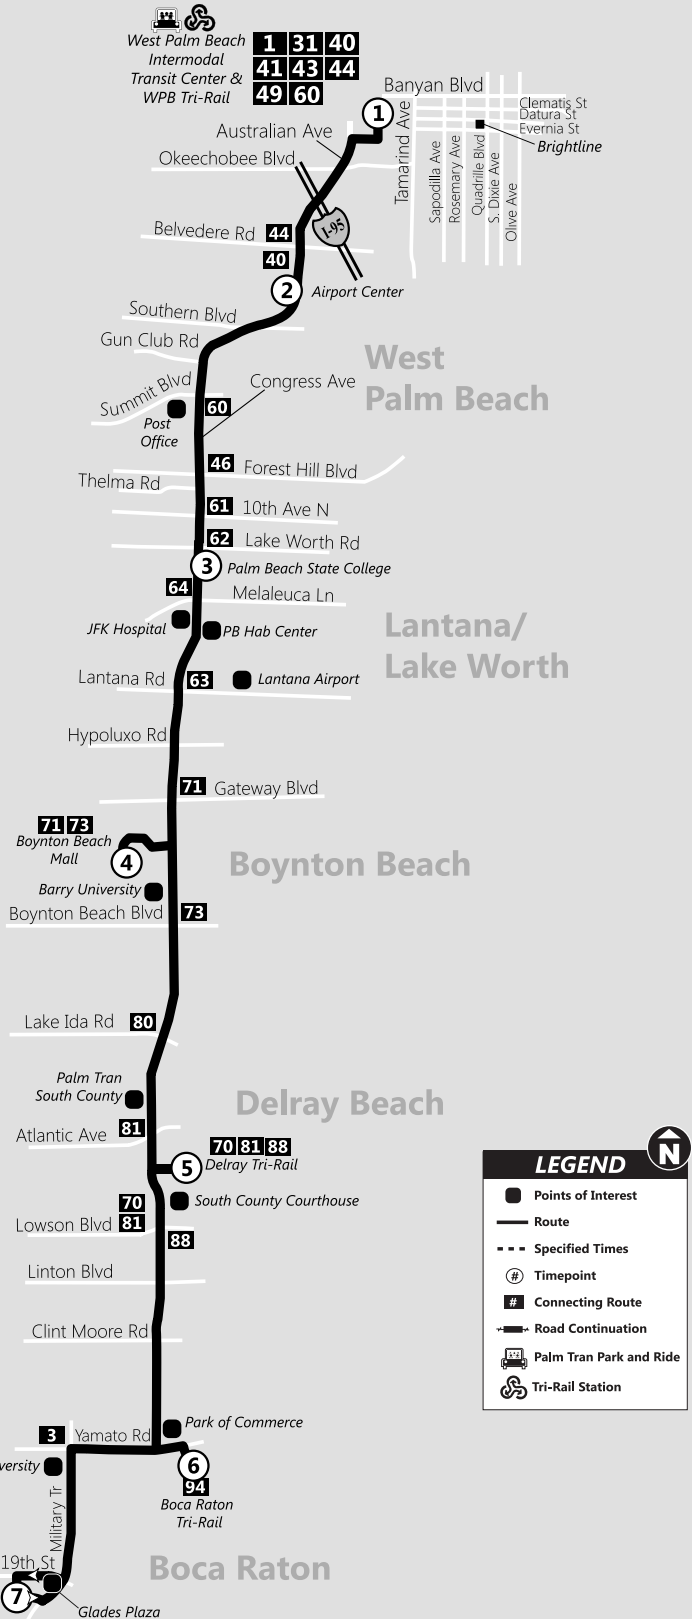

MAIN CORRIDOR

2

ROUTE 2 Ruta 2 / Rout 2

Via Congress Ave. — West Palm Beach To Boca Raton

- WPB Tri-Rail
- WPB Intermodal Transit Center & Park and Ride
- Airport Center
- Summit Post Office
- Palm Beach State Lake Worth
 - JFK Hospital
 - PB Hab Center
 - Lantana Airport
- Boynton Beach Mall
- Barry University
- Palm Tran South County Facility
 - Delray Tri-Rail
- S. County Courthouse
- Park of Commerce
- Boca Raton Tri-Rail
- Lynn University
- Glades Plaza
- Town Center Mall at Boca Raton