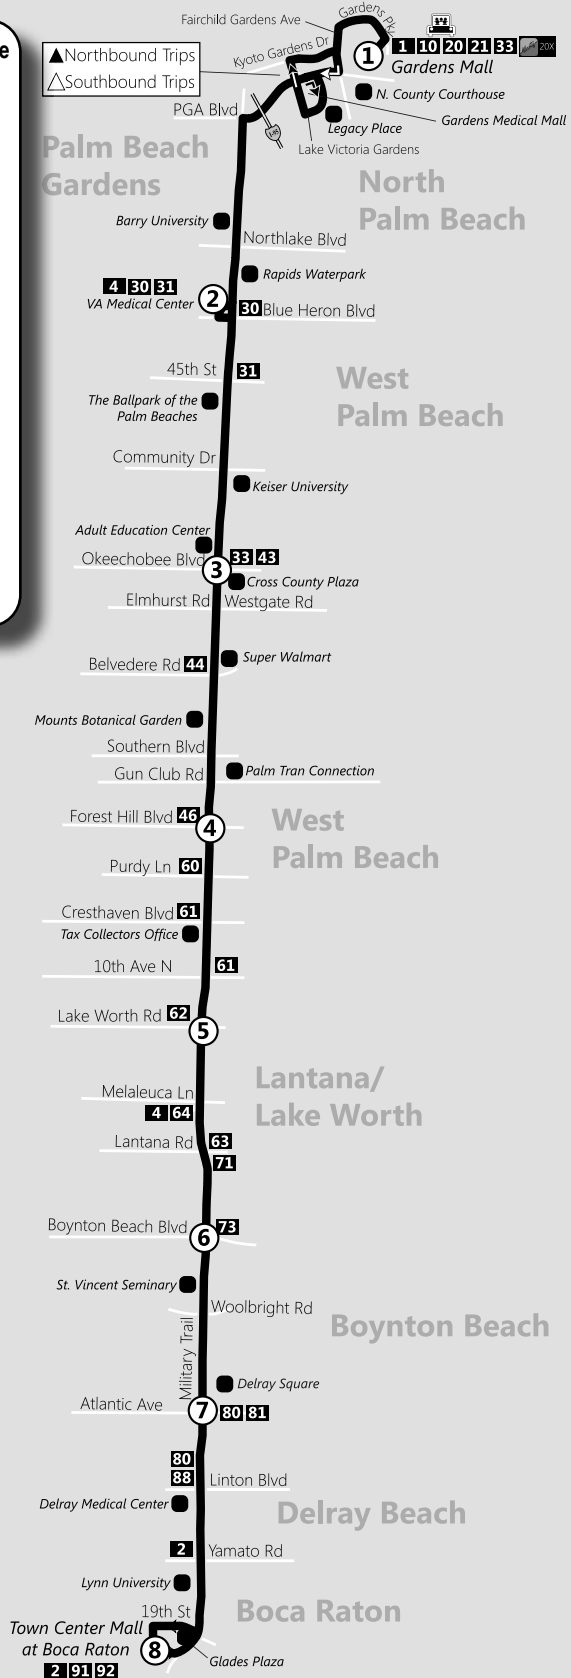

MAIN CORRIDOR

3

ROUTE 3 Ruta 3 / Rout 3

Via Military Trail — Palm Beach Gardens To Boca Raton

- Gardens Mall/ Palm Tran Park and Ride
- Gardens Medical Mall
- North County Courthouse
 - Barry University
 - VA Medical Center
 - The Ballpark of the Palm Beaches
 - Rapids Waterpark
 - Keiser University
 - Adult Education Ctr.
 - Cross County Plaza
 - Super Walmart
- Mounts Botanical Garden
- Palm Tran Connection
- St. Vincent Seminary
 - Delray Square
- Delray Medical Center
 - Lynn University
 - Glades Plaza
- Town Center Mall at Boca Raton