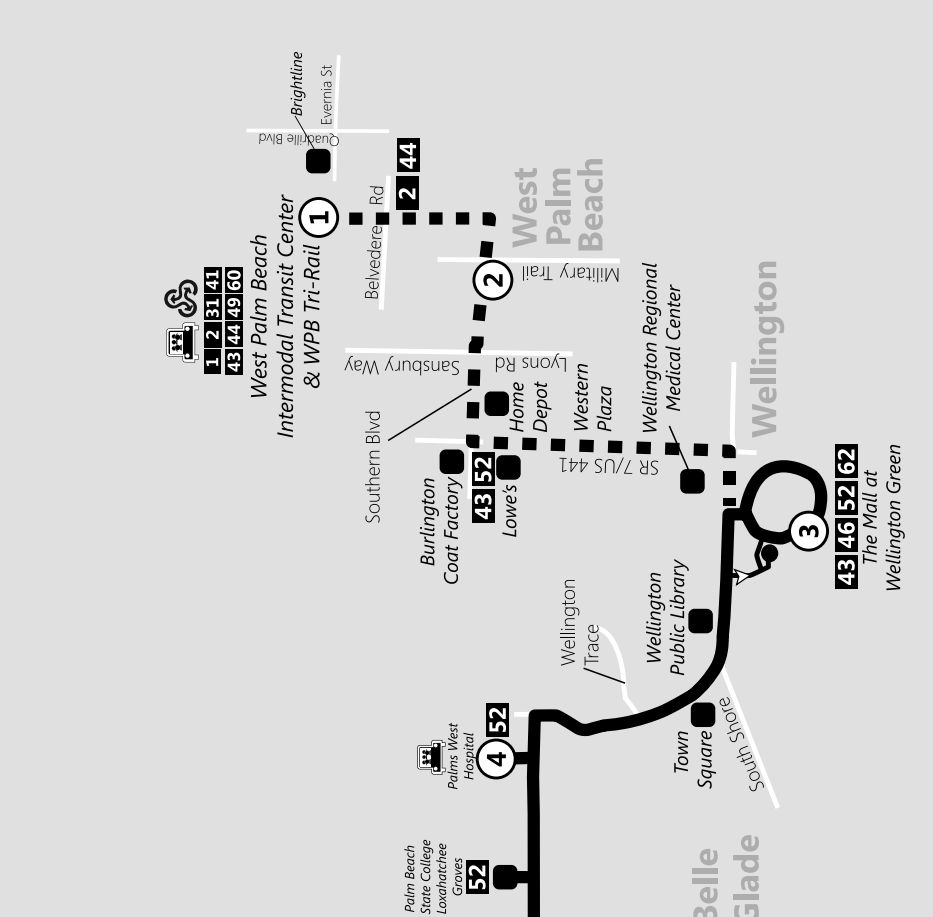

CENTRAL COUNTY

ROUTE 40 Ruta 40 / Rout 40

Via SR 80 — Wellington to Belle Glade

- WPB Intermodal Transit Center
 - WPB Tri-Rail
 - Western Plaza
- Burlington Coat Factory
 - Lowe's
 - Home Depot
- Wellington Regional Medical Center
 - Mall at Wellington Green
 - Palm Tran Park and Ride
- Wellington Public Library
 - Town Square
- Palms West Hospital
- Glades Health Center

LEGEND

- Points of Interest
- Route
- - - Specified Times
- ⊕ Timepoint
- # Connecting Route
- ⋯ Road Continuation
- 🚗 Palm Tran Park and Ride
- 🚆 Tri-Rail Station
- 🚌 Go Glades Bus Stop

Route 40 Westbound Oeste / Louès

Saturday / Sábado / Samdi

| 5 Glades Health Center Bus Stop #3253 | 4 Palms West Hospital Bus Stop #3243 | 3 Mall at Wellington Green Bus Stop #3742 |
|---|--|---|
| 7:10 | 7:43 | 7:56 |
| 8:10 | 8:43 | 8:56 |
| 9:10 | 9:43 | 9:56 |
| 10:10 | 10:43 | 10:56 |
| 11:10 | 11:43 | 11:56 |
| 12:10 | 12:43 | 12:56 |
| 1:10 | 1:43 | 1:56 |
| 2:10 | 2:43 | 2:56 |
| 3:10 | 3:43 | 3:56 |
| 4:10 | 4:43 | 4:56 |
| 5:10 | 5:43 | 5:56 |
| 6:10 | 6:43 | 6:56 |
| 7:10 | 7:43 | 7:56 |
| 8:10 | 8:43 | 8:56 |

Sunday / Domingo / Dimanch

| 5 Glades Health Center Bus Stop #3253 | 4 Palms West Hospital Bus Stop #3243 | 3 Mall at Wellington Green Bus Stop #3742 |
|---|--|---|
| 10:10 | 10:23 | 10:56 |
| 11:10 | 11:23 | 11:56 |
| 12:10 | 12:23 | 12:56 |
| 1:10 | 1:23 | 1:56 |
| 2:10 | 2:23 | 2:56 |
| 3:10 | 3:23 | 3:56 |
| 4:10 | 4:23 | 4:56 |
| 5:10 | 5:23 | 5:56 |