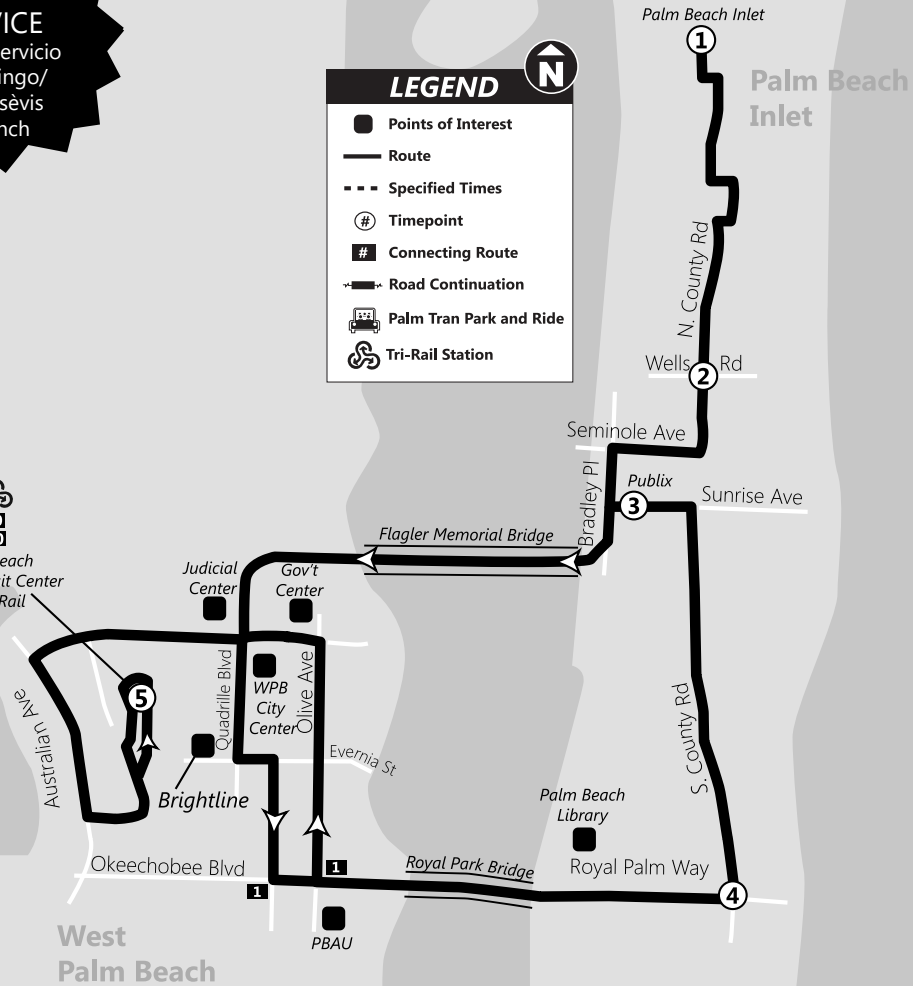

CENTRAL COUNTY

41

ROUTE 41 Ruta 41 / Rout 41

West Palm Beach to Palm Beach Inlet

NO SUNDAY SERVICE

No hay servicio el domingo/
Pa gin sèvis dimanch

LEGEND

- Points of Interest
- Route
- Specified Times
- Timepoint
- Connecting Route
- Road Continuation
- Palm Tran Park and Ride
- Tri-Rail Station

1 2 31 40
43 44 49 60

West Palm Beach Intermodal Transit Center & WPB Tri-Rail

- Palm Beach Publix
 - Post Office
- Palm Beach Library
 - PBAU
 - WPB City Hall
 - Gov't Center
 - Judicial Center
 - WPB Tri-Rail
- WPB Intermodal Transit Center & Park and Ride

Saturday / Sábado / Samdi

① Palm Beach Inlet <i>Bus Stop #3400</i>	② County Rd & Wells Rd <i>Bus Stop #3418</i>	③ Palm Beach Publix <i>Bus Stop #3530 Bus Stop #3527</i>	④ Royal Palm Way & County Rd <i>Bus Stop #3425</i>	⑤ Intermodal Transit Center <i>Bus Stop #602</i>
8:04	8:12	8:16	8:21	8:34
9:09	9:17	9:21	9:26	9:39
		2:18		2:30
3:06	3:14	3:18	3:23	3:36
4:11	4:19	4:23	4:28	4:41

Saturday / Sábado / Samdi

⑤ Intermodal Transit Center <i>Bus Stop #602</i>	④ Royal Palm Way & County Rd <i>Bus Stop #3438</i>	③ Palm Beach Publix <i>Bus Stop #3527</i>	② County Rd & Wells Rd <i>Bus Stop #3501</i>	① Palm Beach Inlet <i>Bus Stop #3400</i>
7:35	7:45	7:52	7:54	8:04
8:40	8:50	8:57	8:59	9:09
2:00	2:10	2:17		
2:35	2:47	2:54	2:56	3:06
3:40	3:52	3:59	4:01	4:11