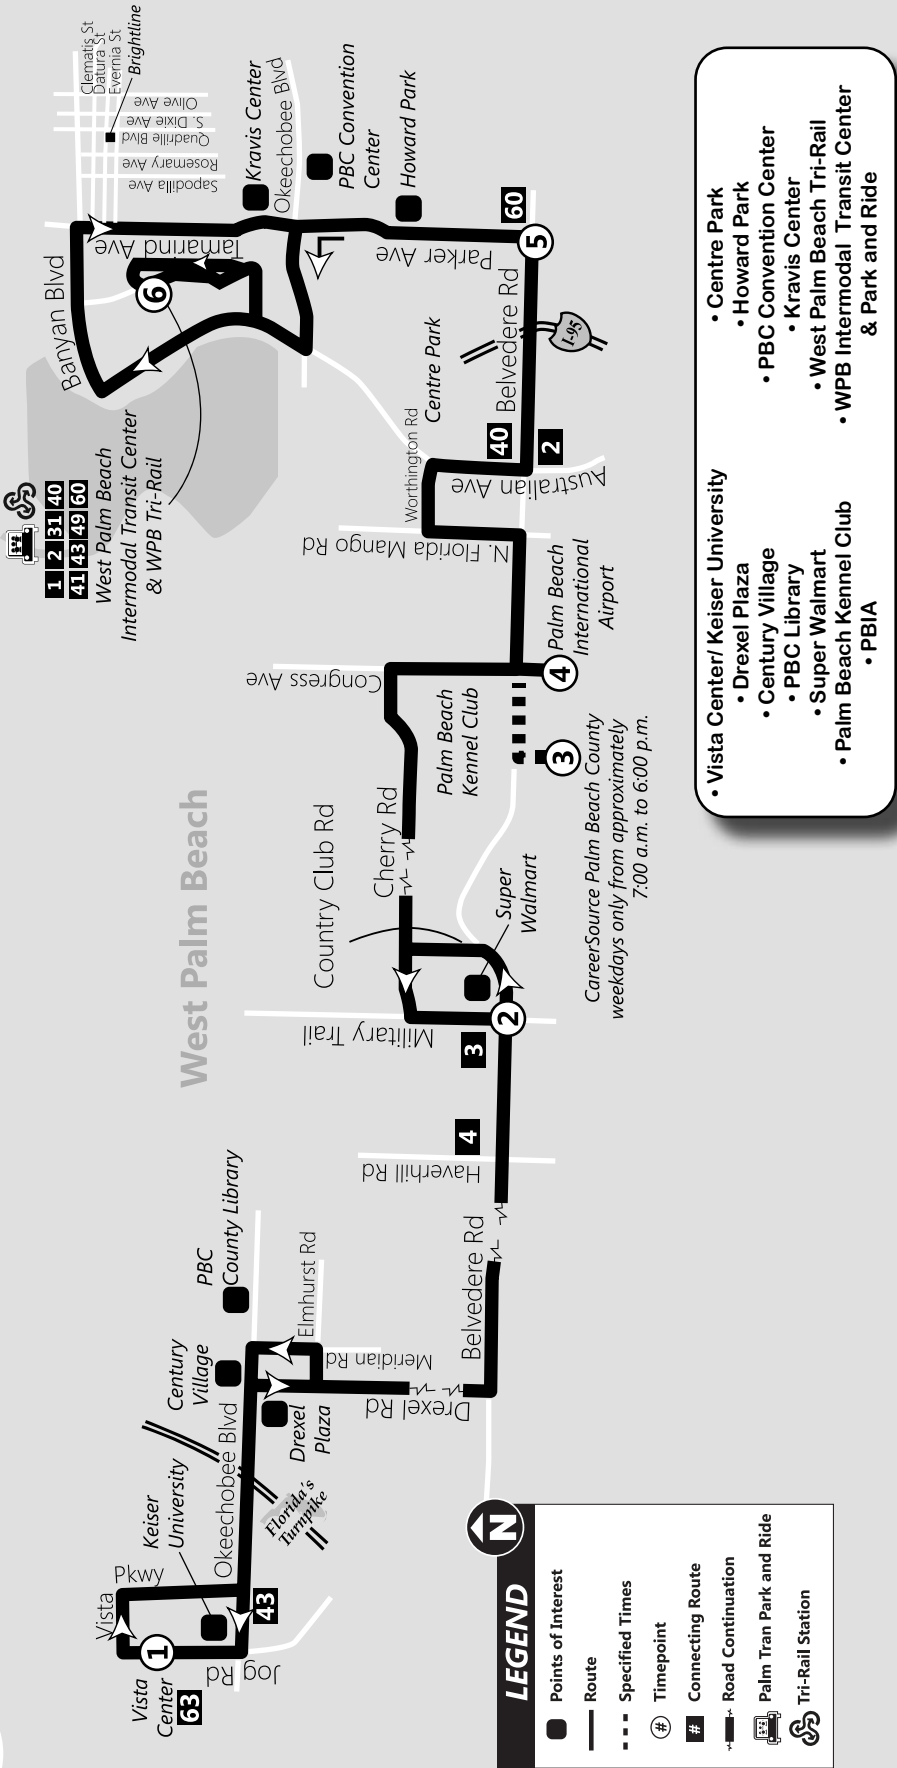

## ROUTE 44 Ruta 44 / Rout 44

Via Belvedere Rd. — West Palm Beach Crosstown

### CENTRAL COUNTY

- Vista Center/ Keiser University
- Drexel Plaza
- Century Village
- PBC Library
- Super Walmart
- Palm Beach Kennel Club
- PBIA
- Centre Park
- Howard Park
- PBC Convention Center
- Kravis Center
- West Palm Beach Tri-Rail
- WPB Intermodal Transit Center & Park and Ride