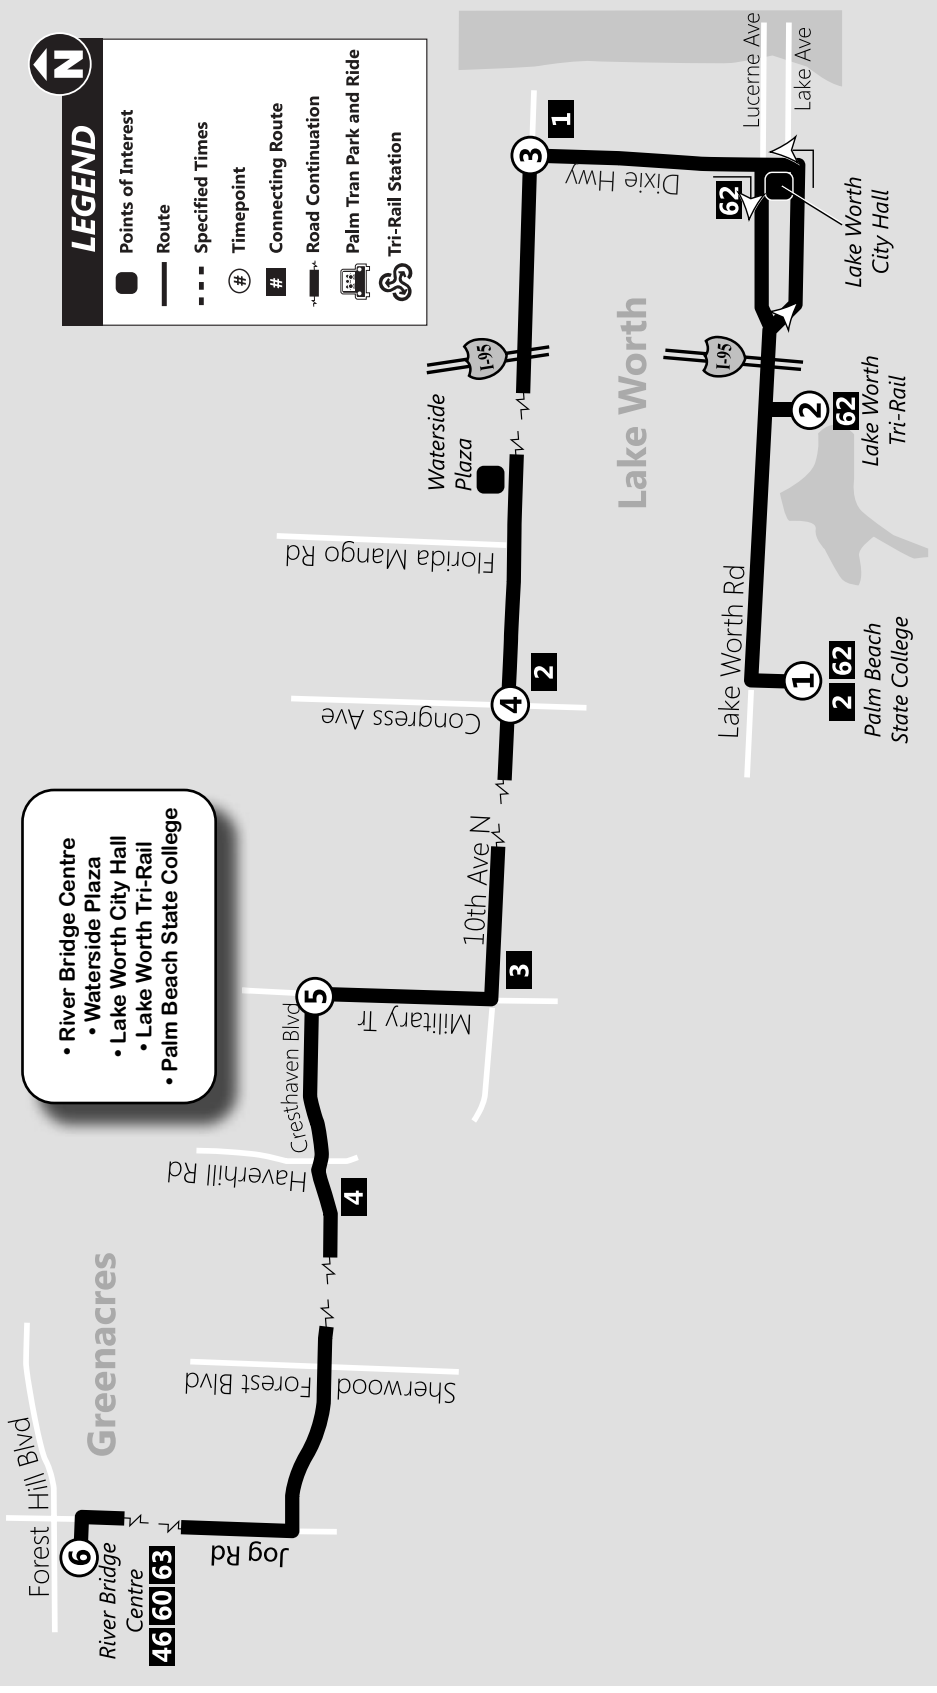

CENTRAL COUNTY

61

ROUTE 61 Ruta 61 / Rout 61

Via Cresthaven and 10th Ave. North - Greenacres to Lake Worth

- River Bridge Centre
- Waterside Plaza
- Lake Worth City Hall
- Lake Worth Tri-Rail
- Palm Beach State College

LEGEND

- Points of Interest
- Route
- - - Specified Times
- # Timepoint
- # Connecting Route
- ~ Road Continuation
- 🚊 Palm Tran Park and Ride
- 🚉 Tri-Rail Station

Route 61 Westbound Oeste / Louès

P.M. times are shown in **bold**/Los horarios de P.M. se muestran en **negrilla**/Lè nan apre midi yo prezante an **fonse**

Weekday / Semana / Lasèmèn

① Palm Beach State Lake Worth <i>Bus Stop #5905</i>	② Lake Worth Tri-Rail <i>Bus Stop #5969</i>	③ 10th Ave N & Dixie <i>Bus Stop #5716</i>	④ 10th Ave N & Congress <i>Bus Stop #5724</i>	⑤ Cresthaven & Military <i>Bus Stop #5733</i>	⑥ River Bridge Centre <i>Bus Stop #1472</i>
6:15	6:20	6:28	6:38	6:46	6:55
7:15	7:20	7:28	7:38	7:46	7:55
8:15	8:20	8:28	8:38	8:46	8:55
9:15	9:20	9:27	9:36	9:44	9:54
10:15	10:20	10:27	10:36	10:44	10:54
11:15	11:20	11:27	11:36	11:44	11:54
12:15	12:20	12:27	12:36	12:44	12:54
1:15	1:20	1:27	1:36	1:44	1:54
2:15	2:20	2:27	2:36	2:44	2:54
3:15	3:20	3:28	3:38	3:47	3:58
4:15	4:20	4:28	4:38	4:47	4:58
5:15	5:20	5:28	5:38	5:47	5:58
6:15	6:19	6:26	6:35	6:43	6:52
7:15	7:19	7:26	7:35	7:43	7:52
8:10	8:14	8:20	8:29		

Saturday / Sábado / Samdi

① Palm Beach State Lake Worth <i>Bus Stop #5905</i>	② Lake Worth Tri-Rail <i>Bus Stop #5969</i>	③ 10th Ave N & Dixie <i>Bus Stop #5716</i>	④ 10th Ave N & Congress <i>Bus Stop #5724</i>	⑤ Cresthaven & Military <i>Bus Stop #5733</i>	⑥ River Bridge Centre <i>Bus Stop #1472</i>
7:15	7:20	7:26	7:35	7:42	7:51
8:15	8:20	8:26	8:35	8:42	8:51
9:15	9:20	9:26	9:35	9:42	9:51
10:15	10:20	10:26	10:35	10:42	10:51
11:15	11:20	11:26	11:35	11:42	11:51
12:15	12:20	12:26	12:35	12:42	12:51
1:15	1:20	1:26	1:35	1:42	1:51
2:15	2:20	2:26	2:35	2:42	2:51
3:15	3:20	3:26	3:35	3:42	3:51
4:15	4:20	4:26	4:35	4:42	4:51
5:15	5:20	5:26	5:35	5:42	5:51
6:15	6:20	6:26	6:35	6:42	6:51