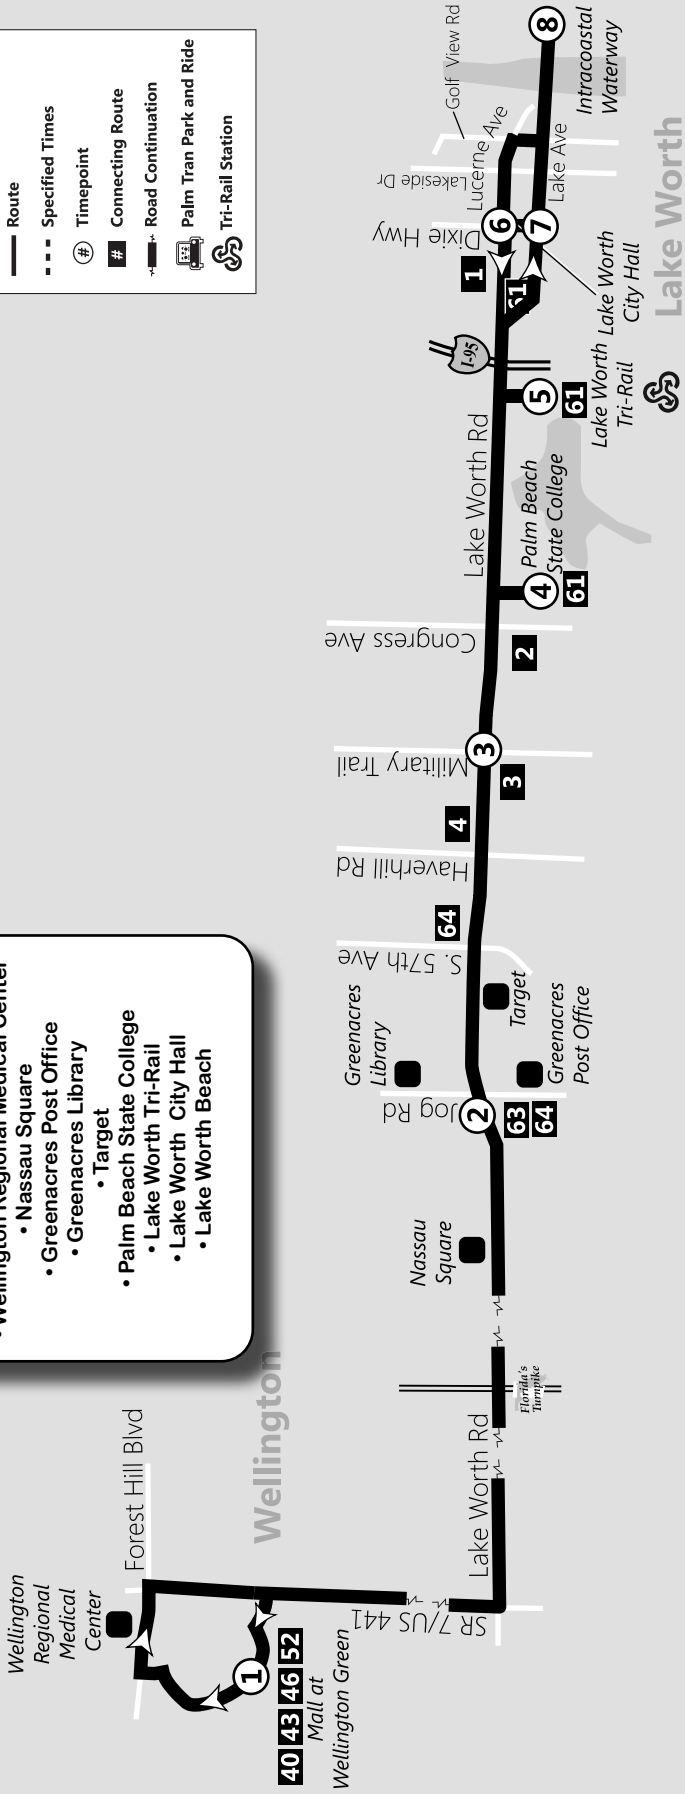

62

ROUTE 62 Ruta 62 / Rout 62

Via Lake Worth Rd. — Wellington to Lake Worth Beach

CENTRAL COUNTY

- Mall at Wellington Green
 - Nassau Square
- Wellington Regional Medical Center
 - Nassau Square
- Greenacres Post Office
 - Greenacres Library
 - Target
- Palm Beach State College
 - Lake Worth Tri-Rail
 - Lake Worth City Hall
 - Lake Worth Beach

LEGEND

- Points of Interest
- Route
- - - Specified Times
- # Timepoint
- # Connecting Route
- - - Road Continuation
- 🚗 Palm Tran Park and Ride
- 🚲 Tri-Rail Station

Route 62 Eastbound Este / Lès

P.M. times are shown in **bold**/Los horarios de P.M. se muestran en **negrilla**/Lè nan apre midi yo prezante an **fonse**

TAKE THE BEACH BUS!

Route 62 goes to
Lake Worth Beach
7 days a week!

Palm Tran offers free park and ride locations. Park your car at Florida's Turnpike interchange at Lake Worth Rd. or Lake Worth Tri-Rail and hop on Route 62!

Route 62 connects to Palm Tran Routes 1, 2, 3, 4, 40, 43, 46, 52, 61, 63 & 64

Cash fare is \$2.00 each way.

Route 62 Eastbound Este / Lès

P.M. times are shown in **bold**/Los horarios de P.M. se muestran en **negrilla**/Lè nan apre midi yo prezante an **fonse**