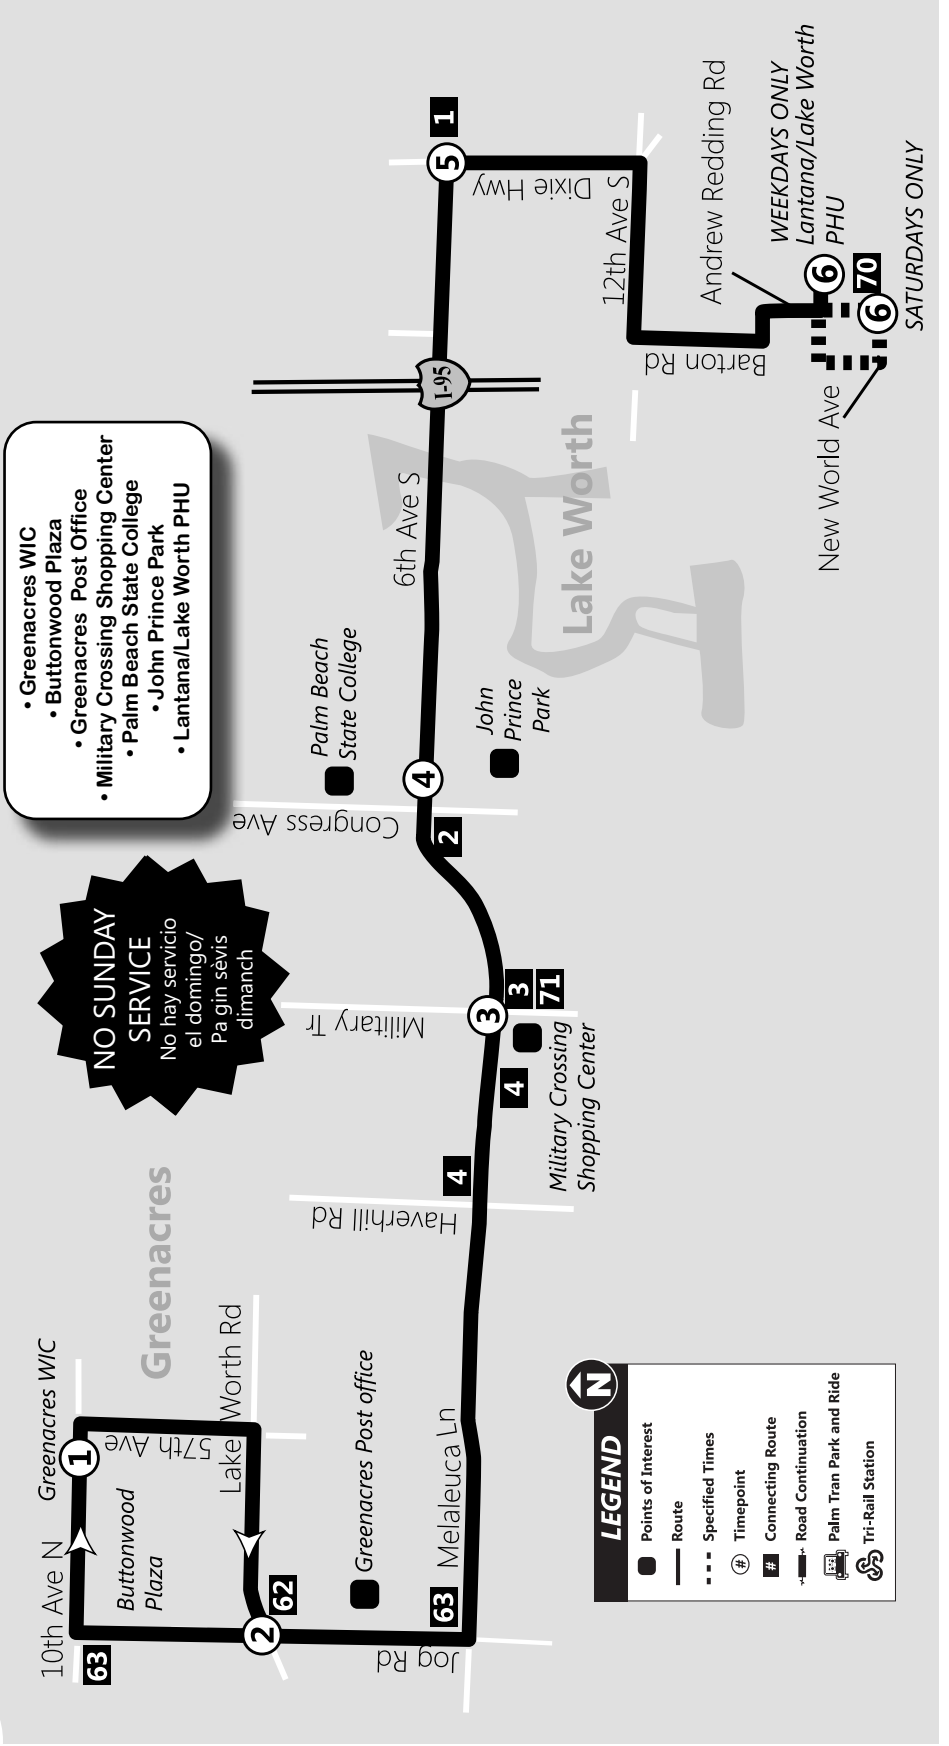

64

ROUTE 64 Ruta 64 / Rout 64

Via Melaleuca Ln./6th Ave. S - Greenacres WIC to Lantana Public Health

CENTRAL COUNTY

Route 64 Eastbound Este / Lès

P.M. times are shown in **bold**/Los horarios de P.M. se muestran en **negrilla**/Lè nan apre midi yo prezante an **fonse**

Weekday / Semana / Lasèmèn

1 Greenacres WIC Center <i>Bus Stop #4581</i>	2 Lake Worth & Jog <i>Bus Stop #4572</i>	3 Melaleuca & Military <i>Bus Stop #5687</i>	4 Palm Beach St Lake Worth <i>Bus Stop #5696</i>	5 6th Ave S & Dixie <i>Bus Stop #5701</i>	6 Lantana Public Health Unit <i>Bus Stop #6186</i>
5:15	5:21	5:31	5:37	5:42	5:50
6:00	6:07	6:17	6:23	6:29	6:37
6:45	6:52	7:02	7:08	7:14	7:22
7:30	7:37	7:47	7:53	7:59	8:07
8:15	8:22	8:32	8:38	8:44	8:52
9:00	9:06	9:16	9:22	9:28	9:36
9:55	10:01	10:11	10:17	10:23	10:31
10:40	10:46	10:56	11:02	11:08	11:16
11:25	11:31	11:41	11:47	11:53	12:01
12:10	12:16	12:26	12:32	12:38	12:46
12:55	1:01	1:11	1:17	1:23	1:31
1:40	1:46	1:56	2:02	2:08	2:16
2:25	2:31	2:41	2:47	2:53	3:01
3:10	3:17	3:28	3:34	3:40	3:49
3:55	4:02	4:13	4:19	4:25	4:34
4:40	4:47	4:58	5:04	5:10	5:19
5:25	5:32	5:43	5:49	5:55	6:04
6:20	6:27	6:37	6:43	6:49	6:57
7:05	7:12	7:22	7:28	7:34	7:42
7:50	7:57	8:07	8:13	8:19	8:27