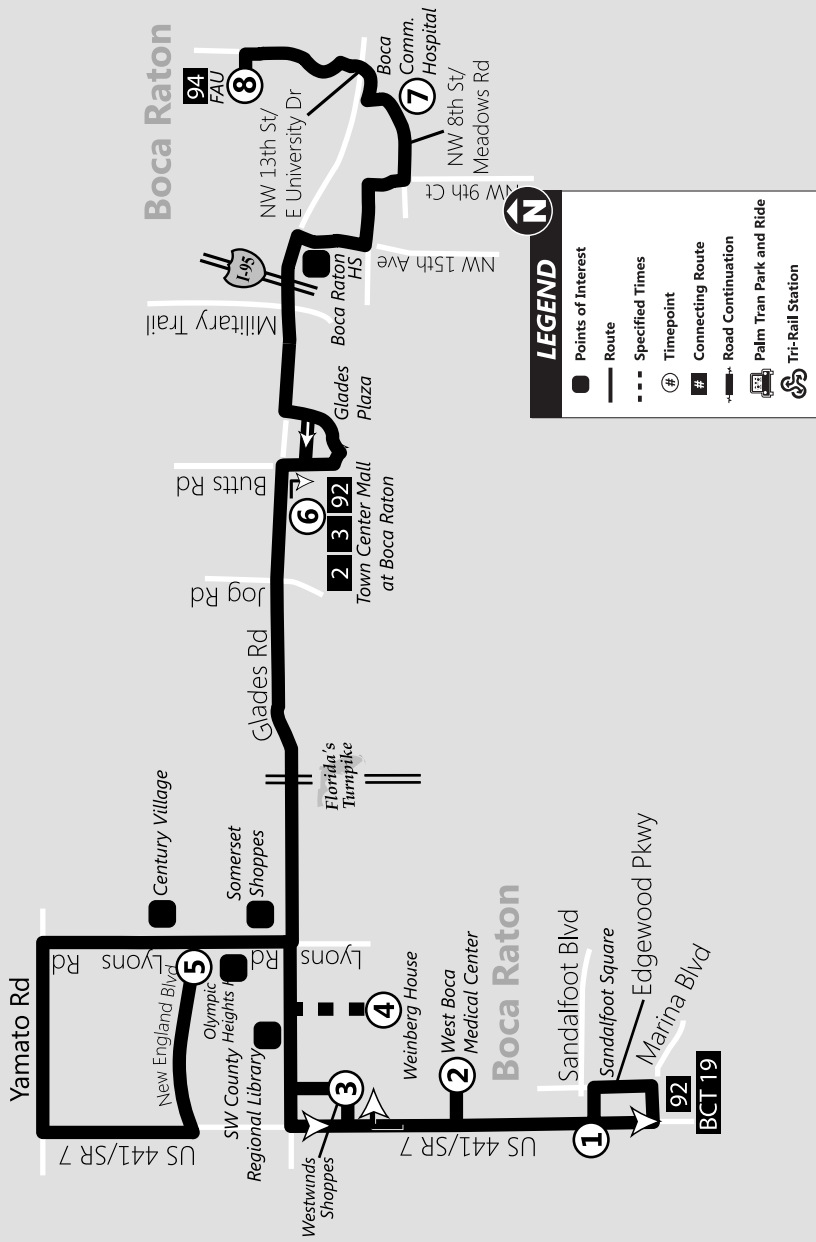

SOUTH COUNTY

ROUTE 91 Ruta 91 / Route 91

Via Glades Rd. - Sandalfoot Square to Florida Atlantic University

- Sandalfoot Square
- West Boca Medical Center
- Westwinds Shoppes
- SW County Regional Library
 - Olympic Heights HS
 - Century Village
- Somerset Shoppes
- Town Center Mall
- Glades Plaza
- Boca High School
- Boca Community Hospital
 - FAU

Route 91 Eastbound Este / Lès

P.M. times are shown in **bold**/Los horarios de P.M. se muestran en **negrilla**/Lè nan apre midi yo prezante an **fonse**

Weekday / Semana / Lasèmen

① Sandalfot Square <i>Bus Stop #8350</i>	② West Boca Medical Center <i>Bus Stop #8343</i>	③ Westwinds Shopping Center <i>Bus Stop #8363</i>	④ Weinberg House <i>Bus Stop #8389</i>	⑤ Lyons & New England <i>Bus Stop #8142</i>	⑥ Town Center Mall <i>Bus Stop #746</i>	⑦ Boca Hospital <i>Bus Stop #8315</i>	⑧ Florida Atlantic University <i>Bus Stop #1134</i>
5:42	5:54	5:57		6:15	6:00	6:09	6:15
7:42	7:54	7:57		8:15	6:41	6:51	6:57
9:12	9:24	9:27	9:30	9:49	8:41	8:51	8:57
10:42	10:54	10:57	11:00	11:19	10:13	10:23	10:29
12:12	12:24	12:27	12:30	12:49	11:43	11:53	11:59
1:42	1:52	1:57		2:17	1:13	1:23	1:29
3:12	3:24	3:27		3:45	2:45	2:54	3:00
4:47	4:59	5:02	5:05	5:24	4:13	4:23	4:29
6:12	6:24	6:27		6:44	5:48	5:58	6:04
7:42	7:54	7:57		8:14	7:08	7:18	7:24
					8:38	8:48	8:54

Sunday / Domingo / Dimanch

8 Florida Atlantic University <i>Bus Stop #1134</i>	7 Boca Hospital <i>Bus Stop #8217</i>	6 Town Center Mall <i>Bus Stop #746</i>	5 Lyons & New England <i>Bus Stop #8142</i>	4 Weinberg House <i>Bus Stop #8389</i>	3 Westwinds Shopping Center <i>Bus Stop #8363</i>	2 West Boca Medical Center <i>Bus Stop #8343</i>	1 Sandalfort Square <i>Bus Stop #8350</i>
8:55	9:01	9:23	9:49	9:59	10:05	10:12	10:19
10:27	10:33	10:55	11:21		11:34	11:41	11:48
11:57	12:03	12:25	12:51	1:01	1:07	1:14	1:21
1:27	1:33	1:55	2:21	2:31	2:37	2:44	2:51
2:27	3:03	3:25	3:51		4:04	4:11	4:18
4:27	4:33	4:55	5:21		5:34	5:41	5:48