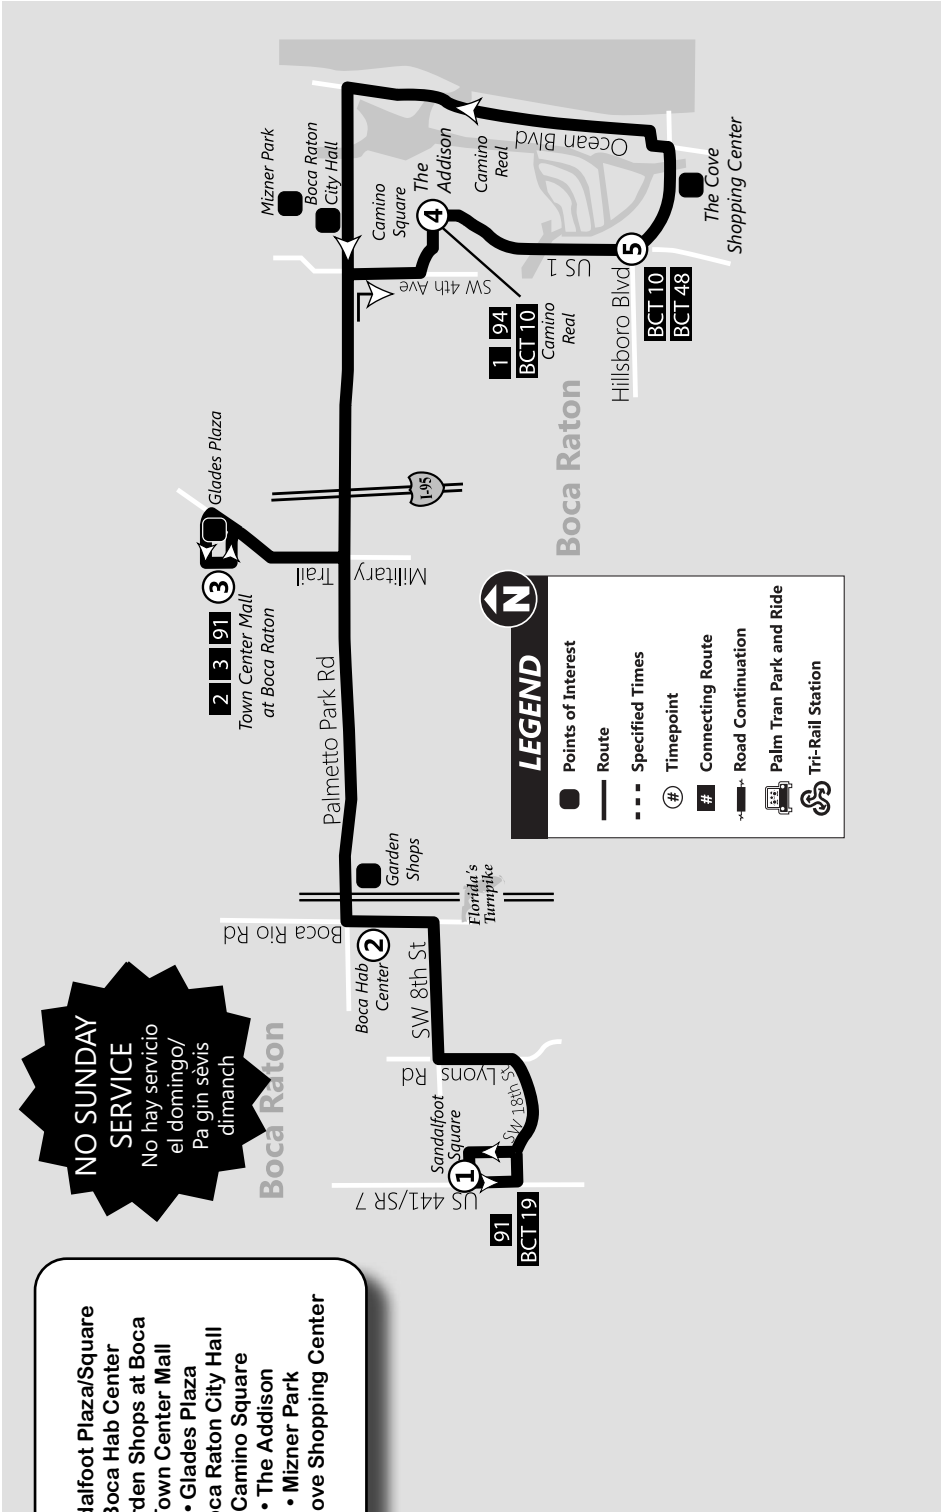

SOUTH COUNTY

ROUTE 92 Ruta 92 / Route 92

Via Palmetto Park Rd. — Boca Raton Crosstown

- Sandalfoot Plaza/Square
- Boca Hab Center
- Garden Shops at Boca
- Town Center Mall
- Glades Plaza
- Boca Raton City Hall
- Camino Square
- The Addison
- Mizner Park
- The Cove Shopping Center

NO SUNDAY SERVICE
No hay servicio el domingo/
Pa gin sévis dimanch