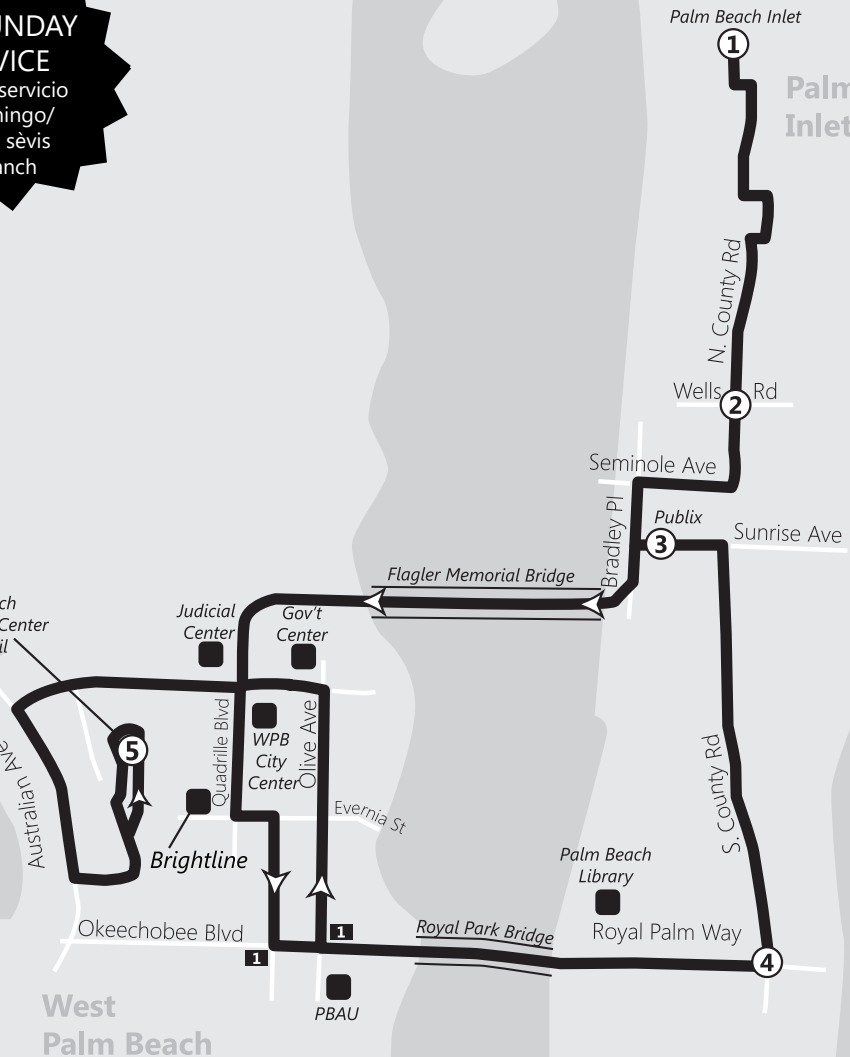

**CENTRAL COUNTY**

**41**

**ROUTE 41** Ruta 41 / Rout 41  
West Palm Beach to Palm Beach Inlet

**NO SUNDAY SERVICE**

No hay servicio el domingo/  
Pa gin sèvis dimanch

  
**1 2 20 31**  
**40 43 44 60**  
 West Palm Beach Intermodal Transit Center & WPB Tri-Rail

**LEGEND** 

-  Points of Interest
-  Route
-  Specified Times
-  Timepoint
-  Connecting Route
-  Road Continuation
-  Palm Tran Park and Ride
-  Tri-Rail Station

### Weekday / Semana / Lasémèn

1 Palm Beach Inlet Bus Stop #3400	2 County Rd & Wells Rd Bus Stop #3418	3 Palm Beach Publix Bus Stop #3530    Bus Stop #3527	4 Royal Palm Way & County Rd Bus Stop #3425	5 Intermodal Transit Center Bus Stop #602
7:05	7:14	7:18	7:23	7:36
8:30	8:38	8:42	8:47	9:00
		9:31		9:43
		<b>1:47</b>		<b>1:59</b>
		<b>2:37</b>		<b>2:49</b>
<b>3:34</b>	<b>3:42</b>	<b>3:46</b>	<b>3:51</b>	<b>4:04</b>
<b>4:54</b>	<b>5:02</b>	<b>5:06</b>	<b>5:11</b>	<b>5:26</b>

### Saturday / Sábado / Samdi

5 Intermodal Transit Center Bus Stop #602	4 Royal Palm Way & County Rd Bus Stop #3438	3 Palm Beach Publix Bus Stop #3527	2 County Rd & Wells Rd Bus Stop #3501	1 Palm Beach Inlet Bus Stop #3400
7:35	7:45	7:52	7:54	8:04
8:40	8:50	8:57	8:59	9:09
<b>2:00</b>	<b>2:10</b>	<b>2:17</b>		
<b>2:35</b>	<b>2:47</b>	<b>2:54</b>	<b>2:56</b>	<b>3:06</b>
<b>3:40</b>	<b>3:52</b>	<b>3:59</b>	<b>4:01</b>	<b>4:11</b>