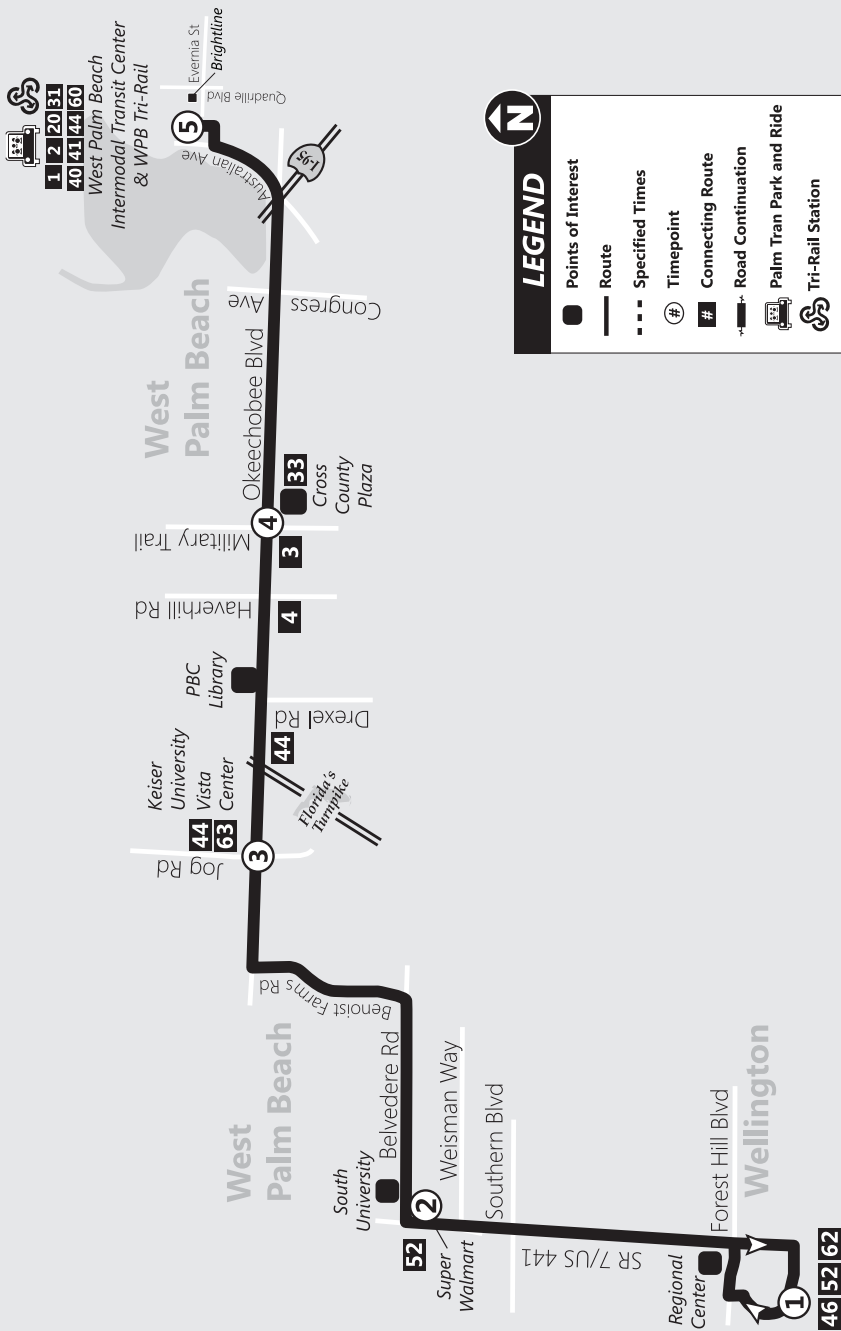

CENTRAL COUNTY

ROUTE 43 Ruta 43 / Rout 43
Via Okeechobee Blvd. — West Palm Beach to Wellington

- Mall at Wellington Green
- Wellington Regional Medical Center
- Super Walmart
- South University
- Vista Center
- Keiser University
- PBC Library
- Cross County Plaza
- WPB Tri-Rail
- WPB Intermodal Transit Center & Park and Ride

Sunday / Domingo / Dimanch

5 Intermodal Transit Center <i>Bus Stop #602</i>	4 Okeechobee & Military <i>Bus Stop #3212</i>	3 Vista Center <i>Bus Stop #3220</i>	2 Belvedere Rd at Walmart N. Entrance <i>Bus Stop #3788</i>	1 Mall at Wellington Green <i>Bus Stop #3742</i>
8:10	8:22	8:31	8:41	8:53
8:40	8:52	9:01	9:11	9:23
9:10	9:22	9:31	9:41	9:53
9:40	9:52	10:01	10:11	10:23
10:10	10:22	10:31	10:41	10:53
10:40	10:52	11:01	11:11	11:23
11:10	11:22	11:31	11:41	11:53
11:40	11:52	12:01	12:11	12:23
12:10	12:22	12:31	12:41	12:53
12:40	12:52	1:01	1:11	1:23
1:10	1:22	1:31	1:41	1:53
1:40	1:52	2:01	2:11	2:23
2:10	2:22	2:31	2:41	2:53
2:40	2:52	3:01	3:11	3:23
3:10	3:22	3:31	3:41	3:53
3:40	3:52	4:01	4:11	4:23
4:10	4:22	4:31	4:41	4:53
4:40	4:52	5:01	5:11	5:23
5:10	5:22	5:31	5:41	5:53
5:40	5:52	6:01	6:11	6:23