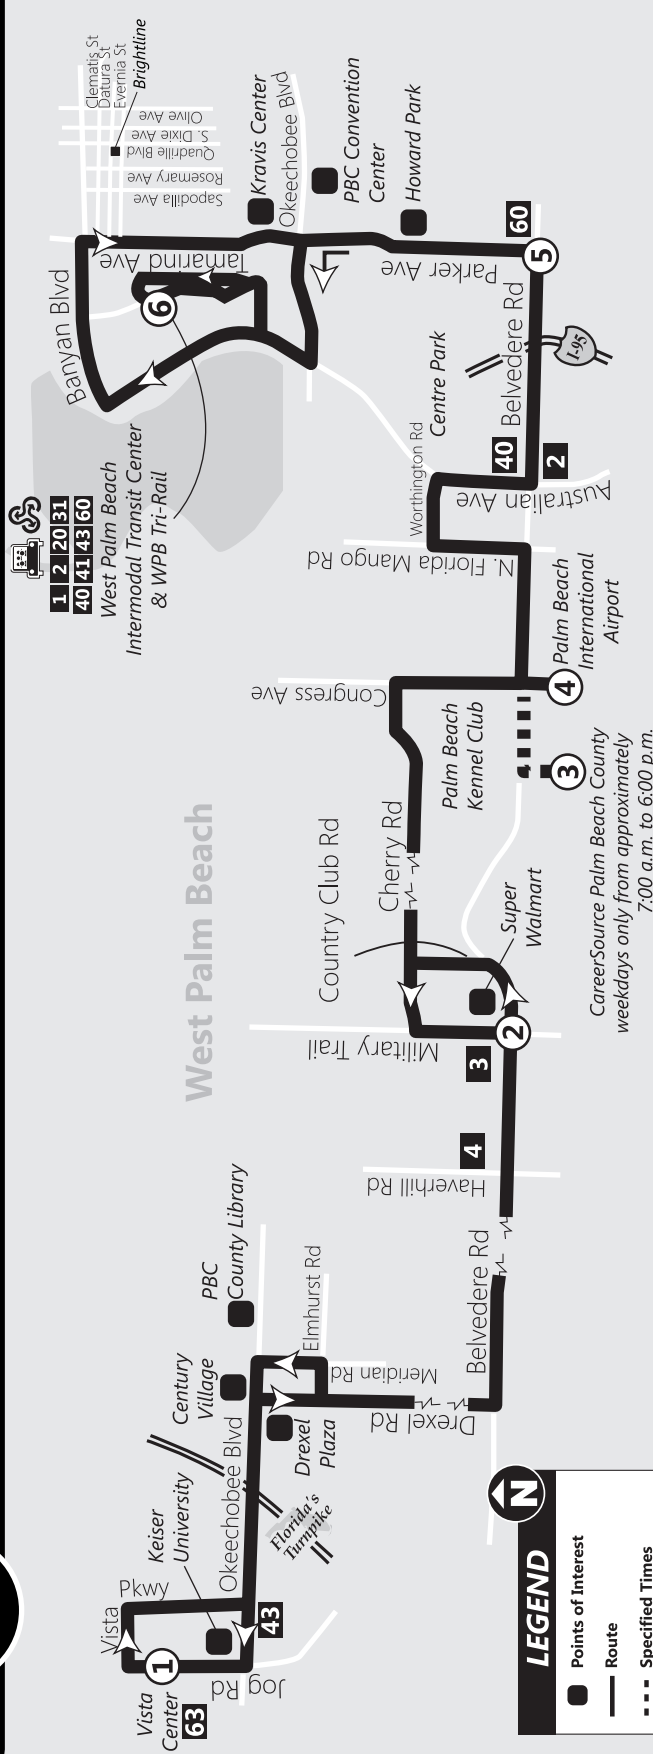

CENTRAL COUNTY

44

ROUTE 44 Ruta 44 / Rout 44

Via Belvedere Rd. — West Palm Beach Crosstown

1 2 20 31
40 41 43 60
West Palm Beach
Intermodal Transit Center
& WPB Tri-Rail

CareerSource Palm Beach County
weekdays only from approximately
7:00 a.m. to 6:00 p.m.

LEGEND

- Points of Interest
- Route
- - - Specified Times
- # Timepoint
- # Connecting Route
- Road Continuation
- 🚊 Palm Tran Park and Ride
- 🚆 Tri-Rail Station

Vista Center & Keiser University	Palm Beach Kennel Club	Kravis Center
Drexel Plaza	PBIA	West Palm Beach Tri-Rail
Century Village	Centre Park	WPB Intermodal Transit Center & Park and Ride
PBC Library	Howard Park	
Super Walmart	PBC Convention Center	

Saturday / Sábado / Samdi

1 Vista Center Bus Stop #3852	2 Belvedere & Military Bus Stop #4020	4 Palm Beach International Airport Bus Stop #4008	5 Belvedere & Parker Bus Stop #4653	6 Intermodal Transit Center Bus Stop #602
6:44	6:59	7:12	7:22	7:30
8:44	8:59	9:12	9:22	9:30
10:44	10:59	11:12	11:22	11:30
12:44	12:59	1:12	1:22	1:30
2:44	2:59	3:12	3:22	3:30
4:44	4:59	5:12	5:22	5:30
6:44	6:59	7:12	7:22	7:30

Download the **FREE** Palm Tran App!

- Find your route
- Plan and save your trips
- Get important push alerts

Search "Palm Tran" in

Route 44 Westbound Oeste / Louès

P.M. times are shown in **bold**/Los horarios de P.M. se muestran en **negrilla**/Lè nan apre midi yo prezante an **fonse**