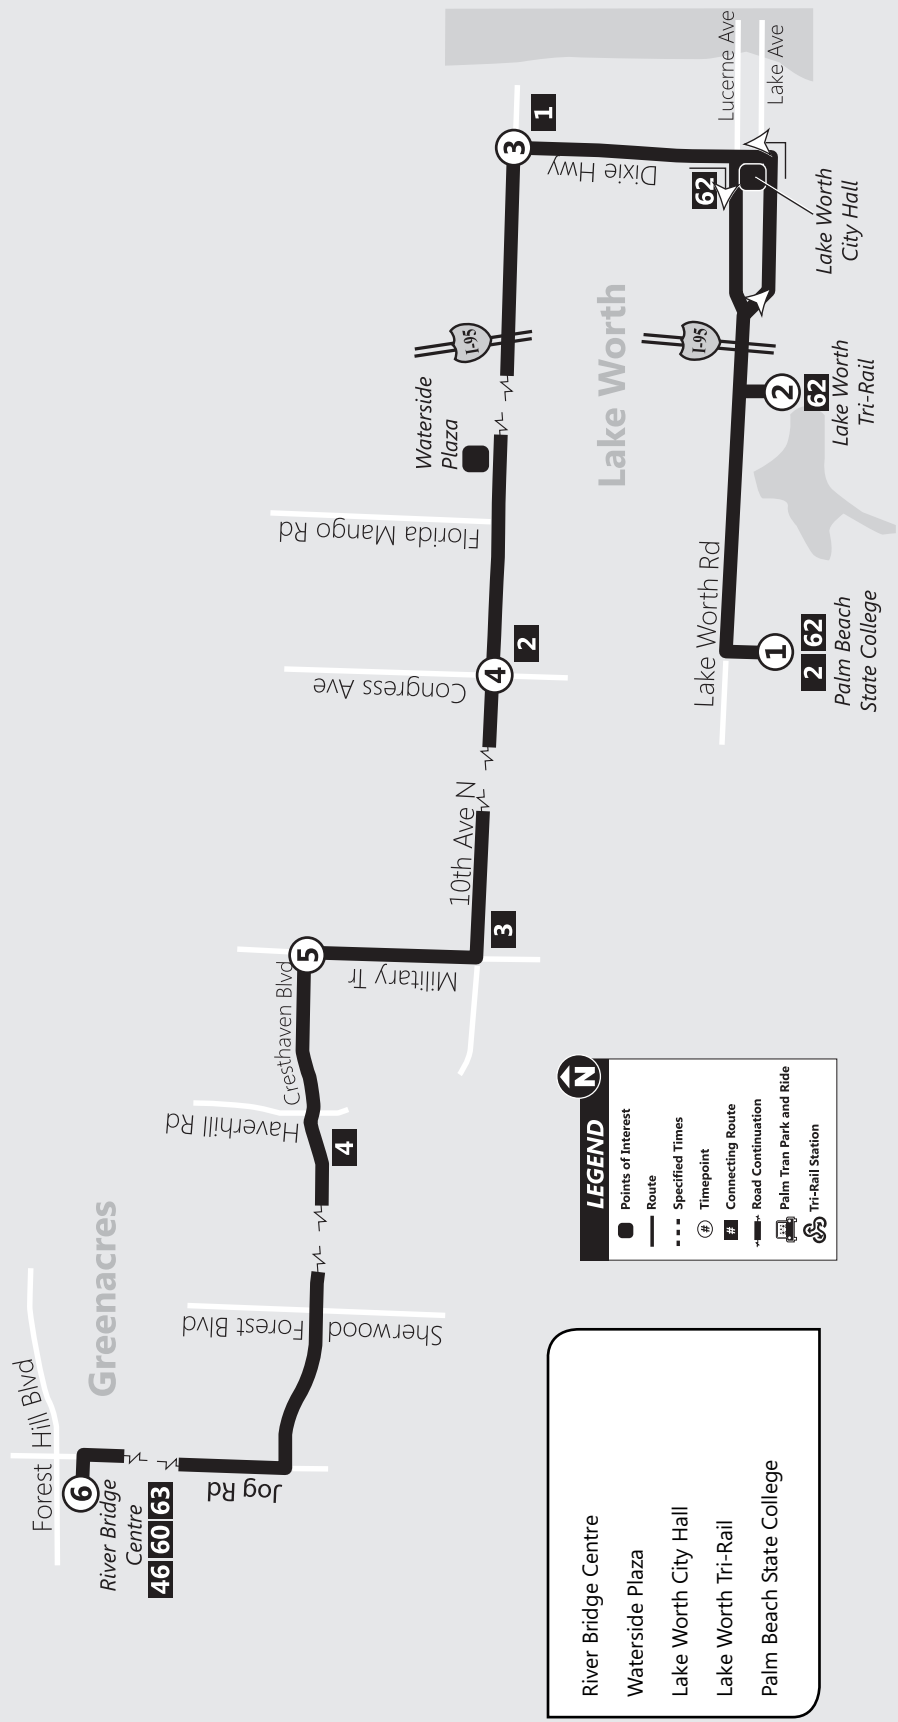

CENTRAL COUNTY

61

ROUTE 61 Ruta 61 / Rout 61

Via Cresthaven and 10th Ave. North - Greenacres to Lake Worth

Route 61 Westbound Oeste / Louès

P.M. times are shown in **bold**/Los horarios de P.M. se muestran en **negrilla**/Lè nan apremidi yo prezante an **fonse**

Weekday / Semana / Lasèmèn

① Palm Beach State Lake Worth <i>Bus Stop #5905</i>	② Lake Worth Tri-Rail <i>Bus Stop #5969</i>	③ 10th Ave N & Dixie <i>Bus Stop #5716</i>	④ 10th Ave N & Congress <i>Bus Stop #5724</i>	⑤ Cresthaven & Military <i>Bus Stop #5733</i>	⑥ River Bridge Centre <i>Bus Stop #1472</i>
6:15	6:21	6:29	6:39	6:47	6:57
7:15	7:21	7:29	7:39	7:47	7:57
8:15	8:21	8:29	8:39	8:47	8:57
9:15	9:20	9:27	9:36	9:44	9:55
10:15	10:20	10:27	10:36	10:44	10:55
11:15	11:20	11:27	11:36	11:44	11:55
12:15	12:20	12:27	12:36	12:44	12:55
1:15	1:20	1:27	1:36	1:44	1:55
2:15	2:20	2:27	2:36	2:44	2:55
3:15	3:21	3:29	3:40	3:49	4:01
4:15	4:21	4:29	4:40	4:49	5:01
5:15	5:21	5:29	5:40	5:49	6:01
6:15	6:20	6:27	6:36	6:44	6:54
7:15	7:20	7:27	7:36	7:44	7:54
8:10	8:15	8:21	8:30		

Saturday / Sábado / Samdi

① Palm Beach State Lake Worth <i>Bus Stop #5905</i>	② Lake Worth Tri-Rail <i>Bus Stop #5969</i>	③ 10th Ave N & Dixie <i>Bus Stop #5716</i>	④ 10th Ave N & Congress <i>Bus Stop #5724</i>	⑤ Cresthaven & Military <i>Bus Stop #5733</i>	⑥ River Bridge Centre <i>Bus Stop #1472</i>
7:15	7:20	7:26	7:34	7:41	7:51
8:15	8:20	8:26	8:34	8:41	8:51
9:15	9:20	9:26	9:34	9:41	9:51
10:15	10:20	10:28	10:37	10:45	10:55
11:15	11:20	11:28	11:37	11:45	11:55
12:15	12:20	12:28	12:37	12:45	12:55
1:15	1:20	1:28	1:37	1:45	1:55
2:15	2:20	2:28	2:37	2:45	2:55
3:15	3:20	3:28	3:37	3:45	3:55
4:15	4:20	4:28	4:37	4:45	4:55
5:15	5:20	5:28	5:37	5:45	5:55
6:15	6:20	6:28	6:37	6:45	6:55