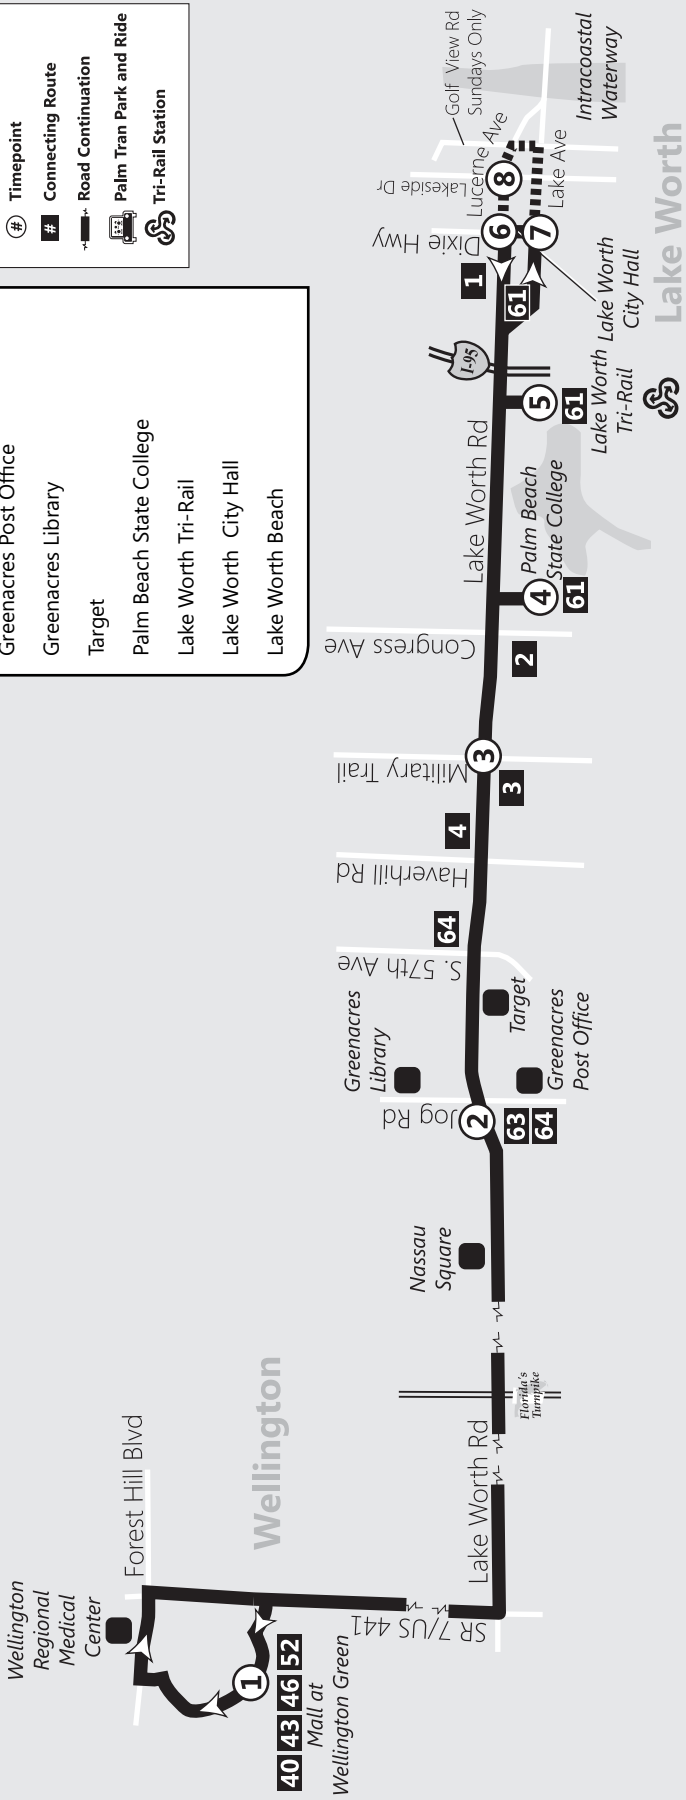

CENTRAL COUNTY

62

ROUTE 62 Ruta 62 / Rout 62

Via Lake Worth Rd. — Wellington to Lake Worth Beach

LEGEND

- Points of Interest
- Route
- - - Specified Times
- Ⓢ Timepoint
- # Connecting Route
- ⚡ Road Continuation
- 🚗 Palm Tran Park and Ride
- 🚆 Tri-Rail Station

- Mall at Wellington Green
- Wellington Regional Medical Center
- Nassau Square
- Greenacres Post Office
- Greenacres Library
- Target
- Palm Beach State College
- Lake Worth Tri-Rail
- Lake Worth City Hall
- Lake Worth Beach

TAKE THE BEACH BUS!

Route 62 goes to Lake Worth Beach 7 days a week!

Route 62 connects to
Palm Tran Routes

1
2
3
4
40
43
46
52
61
63
64

Route 62 Eastbound Este / Lès

P.M. times are shown in **bold**/Los horarios de P.M. se muestran en **negrilla**/Lè nan apremidi yo prezante an **fonse**

**Don't want to stress about beach parking?
Let Palm Tran take you there!**

Palm Tran offers free park and ride locations. Park your car at Florida's Turnpike interchange at Lake Worth Road or Lake Worth Tri-Rail and hop on Route 62!