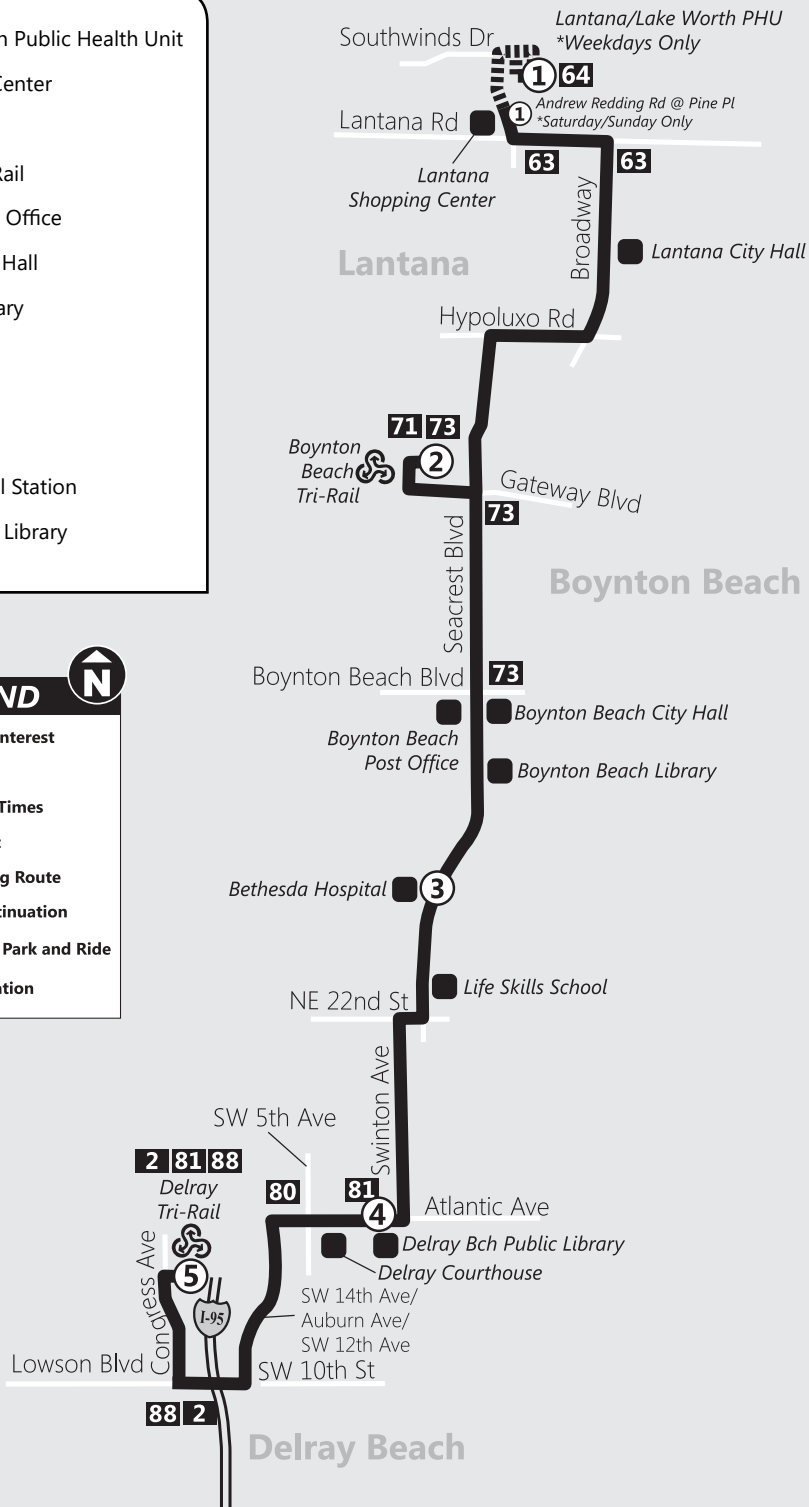

SOUTH COUNTY

70

ROUTE 70 Ruta 70 / Rout 70

Via Seacrest Blvd.—Lantana Rd. to Delray Beach Tri-Rail

- Lantana/ Lake Worth Public Health Unit
- Lantana Shopping Center
- Lantana City Hall
- Boynton Beach Tri-Rail
- Boynton Beach Post Office
- Boynton Beach City Hall
- Boynton Beach Library
- Bethesda Hospital
- Life Skills School
- Delray Courthouse
- Delray Beach Tri-Rail Station
- Delray Beach Public Library

LEGEND

- Points of Interest
- Route
- Specified Times
- Timepoint
- Connecting Route
- Road Continuation
- Palm Tran Park and Ride
- Tri-Rail Station