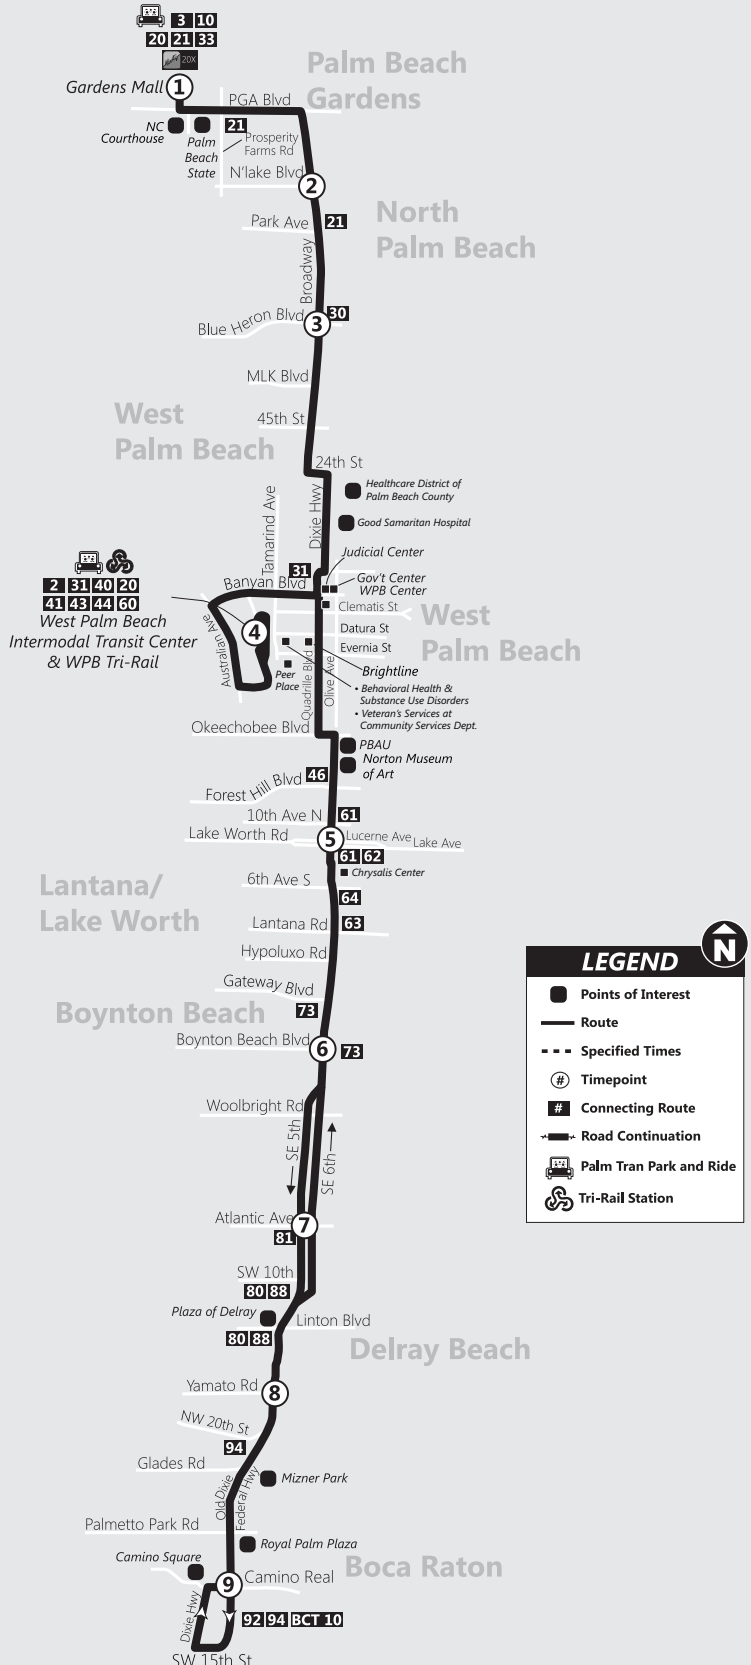

MAIN CORRIDOR

1

ROUTE 1 Ruta 1 / Rout 1

Via U.S. 1 - Palm Beach Gardens to Boca Raton

Gardens Mall & Palm Tran Park and Ride

North County Courthouse

Healthcare District of Palm Beach County

Good Samaritan Hospital

Peer Place

PBAU

Norton Museum of Art

Plaza of Delray

Camino Square

Mercado Real

Royal Palm Plaza

Mizner Park