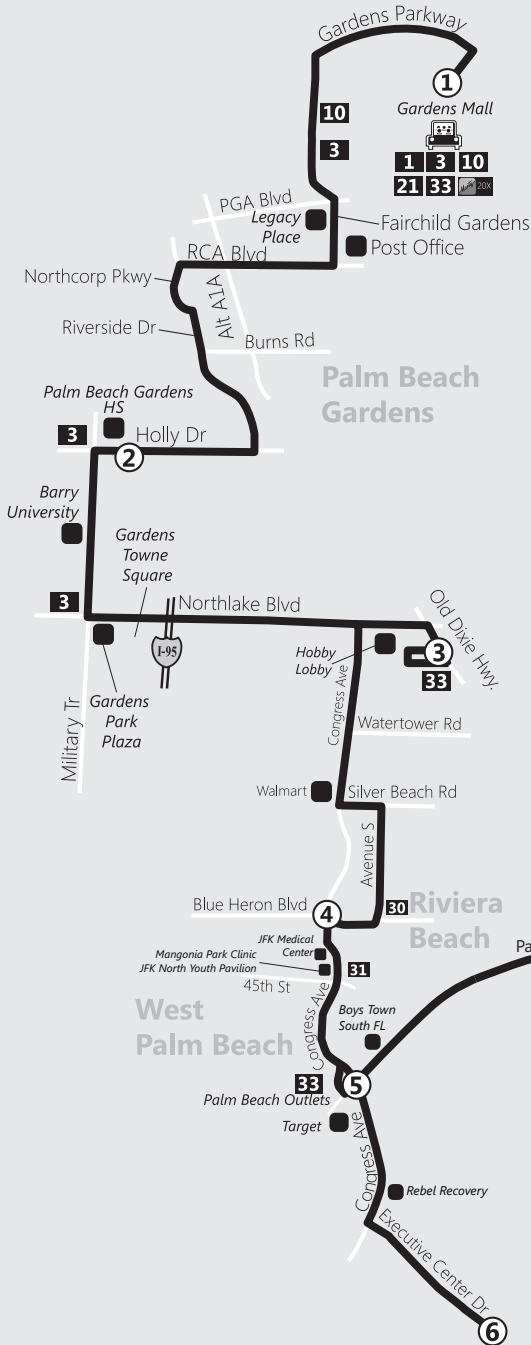

## ROUTE 20 Ruta 20 / Rout 20

Via Northlake Blvd & Congress Ave. – Gardens Mall to WPB

Gardens Mall & Palm Tran Park and Ride	Home Depot
Gardens Medical Mall	JFK Medical Center
Palm Beach Gardens HS	Mangonia Park Clinic JFK North Youth Pavilion
Barry University	Boys Town South Florida
Gardens Park Plaza	WPB Intermodal Transit & Center & Park and Ride
Gardens Towne Square	Behavioral Health & Substance Use Disorders/ Veteran's Services at Community Services Dept.
Hobby Lobby	Peer Place
Walmart	Rebel Recovery
Palm Beach Outlets	
Target	

**LEGEND** 

-  Points of Interest
-  Route
-  Specified Times
-  Timepoint
-  Connecting Route
-  Road Continuation
-  Palm Tran Park and Ride
-  Tri-Rail Station

-  Behavioral Health & Substance Use Disorders
-  Veteran's Services at Community Services Dept.
-  Peer Place

**1 2 31 40**  
**41 43 44 60**

West Palm Beach Intermodal Transit Center & WPB Tri-Rail

# Route 20 Southbound Sur/Sid

P.M. times are shown in **bold**/Los horarios de P.M. se muestran en **negrilla**/Lè nan apre midi yo prezante an **fonse**