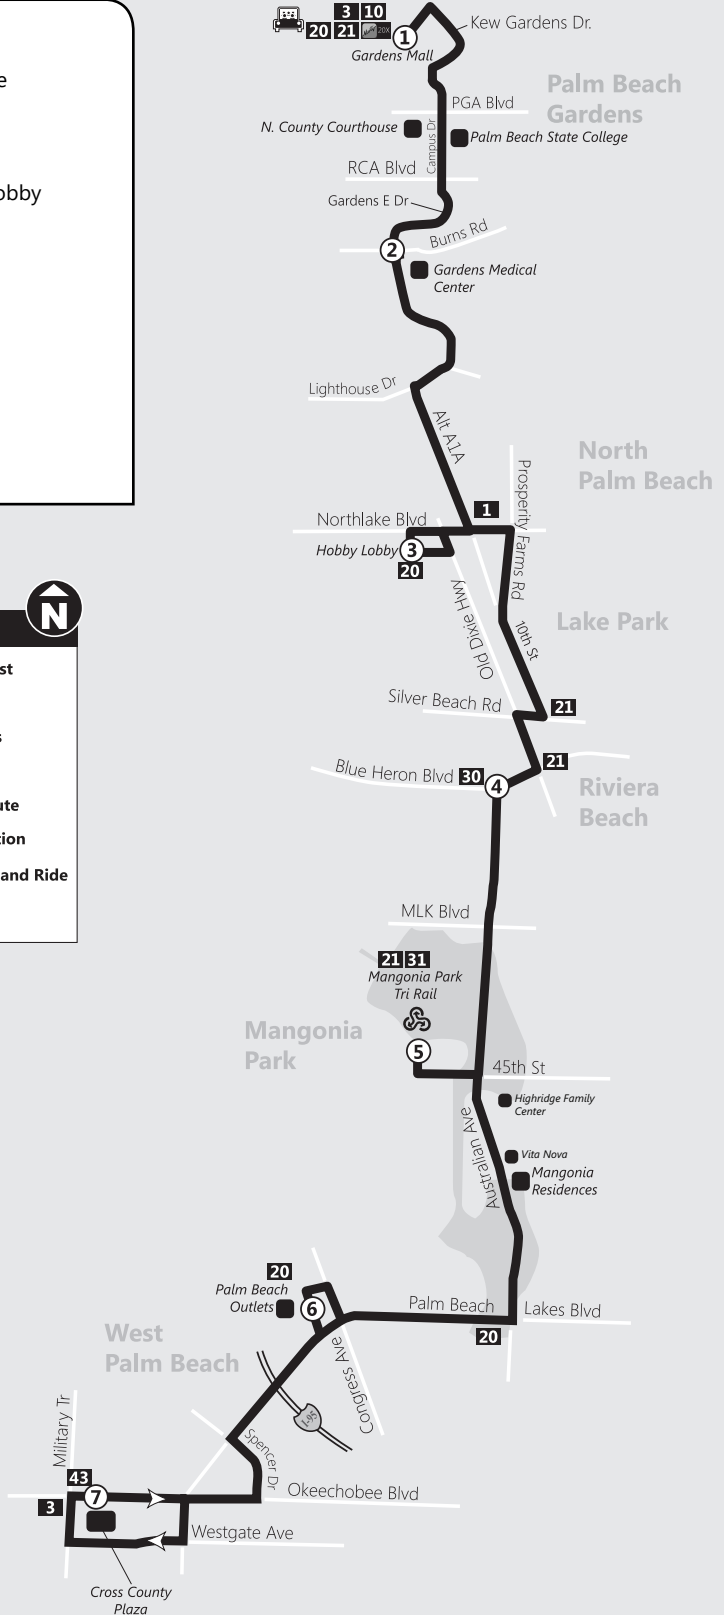

NORTH COUNTY

33

ROUTE 33 Ruta 33/ Rout 33

Via Gardens Dr., Australian Ave. and Palm Beach Lakes Blvd. —
Gardens Mall to Cross County Plaza

- Gardens Mall
- Palm Beach State College
- Gardens Medical Center
- Northlake Blvd Hobby Lobby
- Mangonia Park Tri-Rail
- Highridge Family Center
- Mangonia Residences
- Palm Beach Outlets
- Cross County Plaza

LEGEND ↑

- Points of Interest
- Route
- Specified Times
- # Timepoint
- # Connecting Route
- Road Continuation
- ⋈ Palm Tran Park and Ride
- ⋈ Tri-Rail Station

Route 33 Southbound Sur/Sid

P.M. times are shown in **bold**/Los horarios de P.M. se muestran en **negrilla**/Lè nan apre midi yo prezante an **fonse**

Weekday / Semana / Lasèmèn

① Gardens Mall <i>Bus Stop #37</i>	② Gardens Medical Center <i>Bus Stop #2204</i>	③ Northlake & Old Dixie <i>Bus Stop #2235</i>	④ Blue Heron & Australian <i>Bus Stop #2256</i>	⑤ Mangonia Park Tri-Rail <i>Bus Stop #3075</i>	⑥ Palm Beach Outlets <i>Bus Stop #603</i>	⑦ Cross County Plaza <i>Bus Stop #3289</i>
		5:55	6:06	6:14	6:29	6:42
6:30	6:35	6:44	6:55	7:03	7:20	7:35
7:30	7:35	7:44	7:55	8:03	8:20	8:35
8:30	8:35	8:44	8:55	9:03	9:20	9:35
9:30	9:36	9:45	9:56	10:05	10:22	10:37
10:30	10:36	10:45	10:56	11:05	11:22	11:37
11:30	11:36	11:45	11:56	12:05	12:22	12:37
12:30	12:36	12:45	12:56	1:05	1:22	1:37
1:30	1:36	1:45	1:56	2:05	2:22	2:37
2:30	2:36	2:45	2:56	3:05	3:22	3:37
3:30	3:36	3:44	3:57	4:07	4:26	4:43
4:30	4:36	4:44	4:57	5:07	5:26	5:43
5:30	5:36	5:44	5:57	6:07	6:26	6:43
6:30	6:37	6:45	6:54	7:03	7:14	7:27
7:30	7:37	7:45	7:54	8:03	8:14	8:27
8:30	8:37	8:45	8:54	9:03	9:14	9:27
9:30	9:36	9:44	9:53	10:01	10:11	