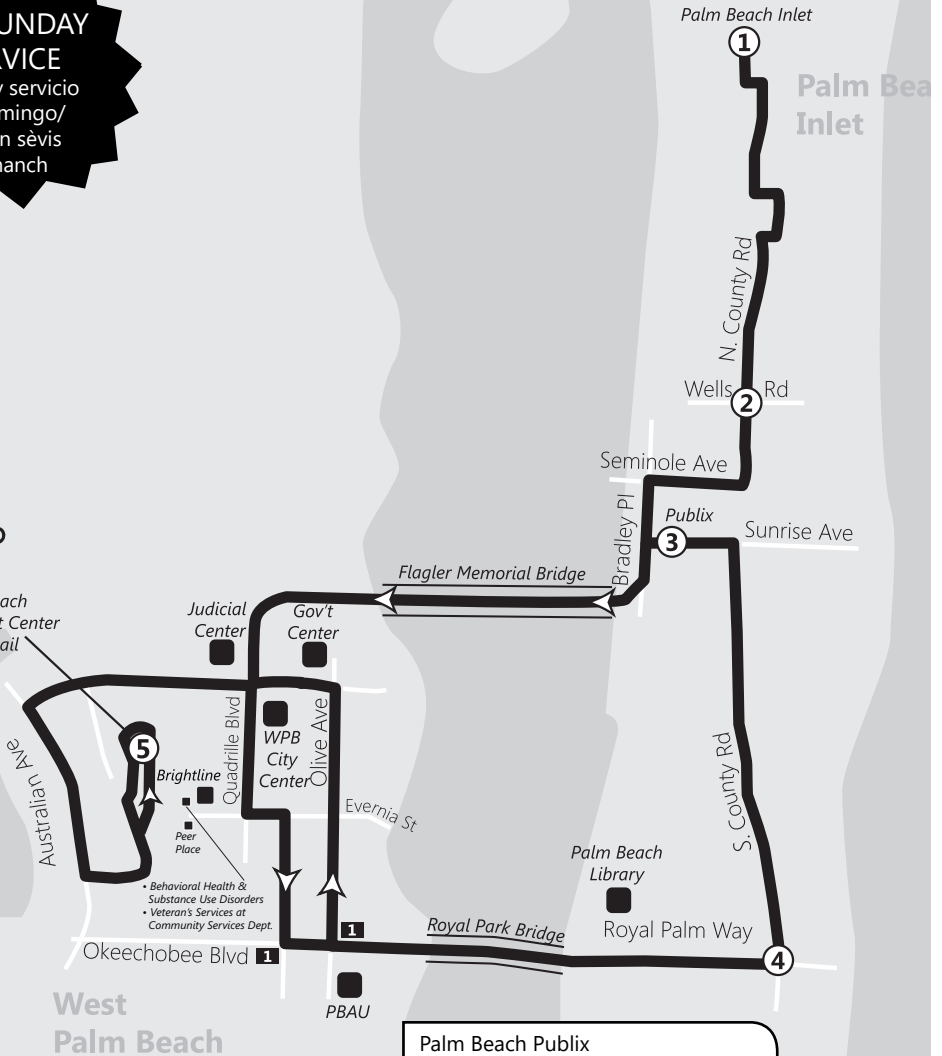

CENTRAL COUNTY

41

ROUTE 41 Ruta 41 / Rout 41
West Palm Beach to Palm Beach Inlet

NO SUNDAY SERVICE

No hay servicio el domingo/
Pa gin sèvis dimanch

1 2 20 31
40 43 44 60

West Palm Beach Intermodal Transit Center & WPB Tri-Rail

LEGEND

- Points of Interest
- Route
- Specified Times
- Timepoint
- Connecting Route
- Road Continuation
- Palm Tran Park and Ride
- Tri-Rail Station

- Palm Beach Publix
- Post Office
- Palm Beach Library
- Palm Beach Atlantic University
- WPB City Hall
- Gov't Center
- Judicial Center
- WPB Tri-Rail
- WPB Intermodal Transit Center & Palm Tran Park and Ride
- Behavioral Health & Substance Use Disorders/ Veteran's Services at Community Services Dept.
- Peer Place

Saturday / Sábado / Samdi

1 Palm Beach Inlet Bus Stop #3400	2 County Rd & Wells Rd Bus Stop #3418	3 Palm Beach Publix Bus Stop #3530 Bus Stop #3527	4 Royal Palm Way & County Rd Bus Stop #3425	5 Intermodal Transit Center Bus Stop #602
8:04	8:12	8:16	8:21	8:34
9:09	9:17	9:21	9:26	9:39
			2:18	2:30
3:06	3:14	3:18	3:23	3:36
4:11	4:19	4:23	4:28	4:41

Saturday / Sábado / Samdi

5 Intermodal Transit Center Bus Stop #602	4 Royal Palm Way & County Rd Bus Stop #3438	3 Palm Beach Publix Bus Stop #3527	2 County Rd & Wells Rd Bus Stop #3501	1 Palm Beach Inlet Bus Stop #3400
7:35	7:45	7:52	7:54	8:04
8:40	8:50	8:57	8:59	9:09
2:00	2:10	2:17		
2:35	2:47	2:54	2:56	3:06
3:40	3:52	3:59	4:01	4:11