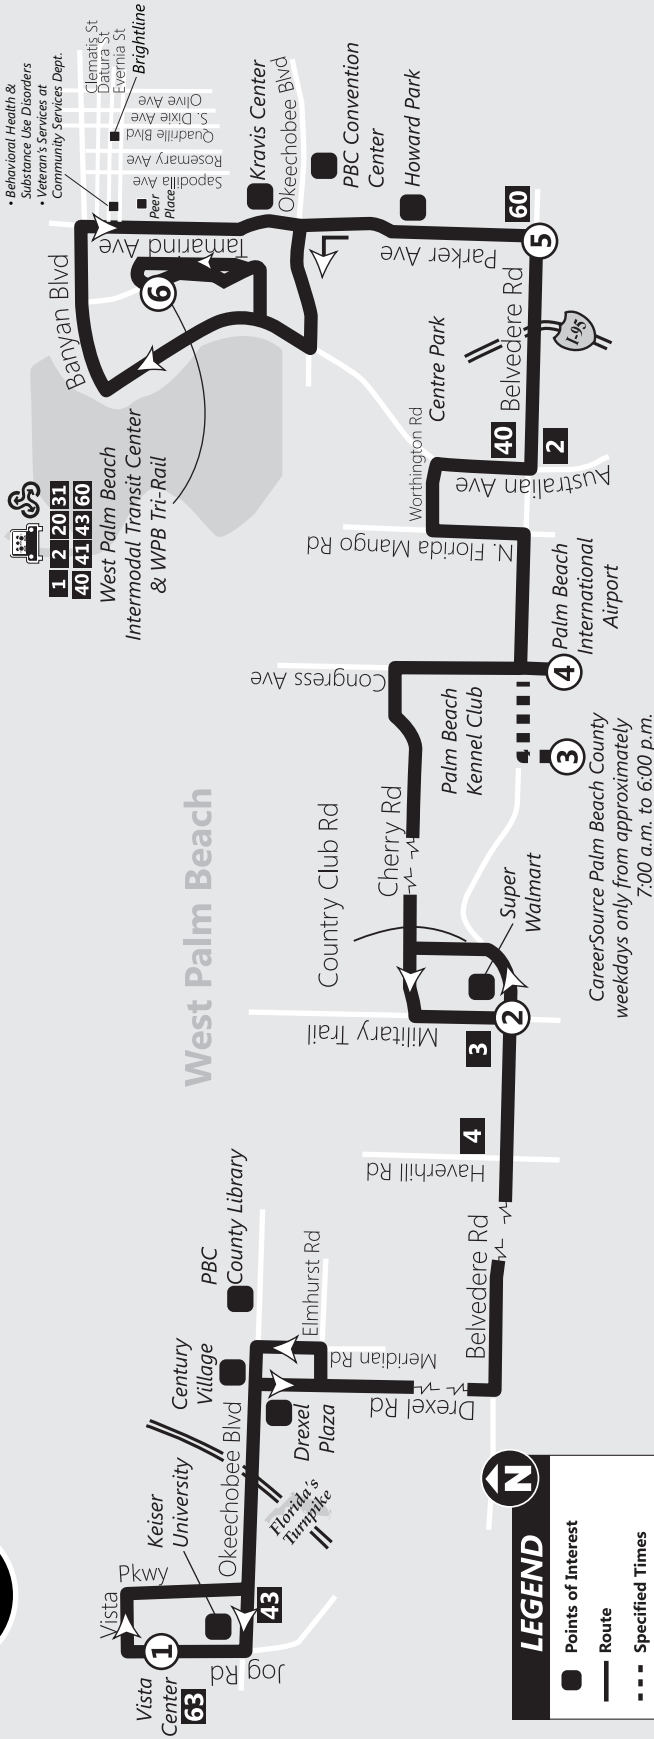

CENTRAL COUNTY

ROUTE 44 Ruta 44 / Rout 44

Via Belvedere Rd. — West Palm Beach Crosstown

44

Vista Center & Keiser University	Palm Beach Kennel Club	Center	Behavioral Health & Substance Use Disorders/ Veteran's Services at Community Services Dept.
Drexel Plaza	PBIA	Kravis Center	Peer Place
Century Village	Centre Park	West Palm Beach Tri-Rail	Veteran's Services at Community Services Dept.
PBC Library	Howard Park	WPB Intermodal Transit Center & Park and Ride	
Super Walmart	PBC Convention		

LEGEND

- Points of Interest
- Route
- Specified Times
- Timepoint
- Connecting Route
- Road Continuation
- Palm Tran Park and Ride
- Tri-Rail Station

Route 44 Eastbound Este / Lès

P.M. times are shown in **bold**/Los horarios de P.M. se muestran en **negrilla**/Lè nan apre midi yo prezante an **fonse**

Weekday / Semana / Lasèmèn

1 Vista Center Bus Stop #3852	2 Belvedere & Military Bus Stop #4020	3 CareerSource PBC Bus Stop #4999	4 Palm Beach International Airport Bus Stop #4008	5 Belvedere & Parker Bus Stop #4653	6 Intermodal Transit Center Bus Stop #602
6:33	6:48	7:01	7:06	7:17	7:25
8:38	8:53	9:06	9:11	9:22	9:30
10:38	10:53	11:06	11:11	11:22	11:30
12:38	12:53	1:06	1:11	1:22	1:30
2:38	2:53	3:06	3:11	3:22	3:30
4:38	4:53	5:06	5:11	5:22	5:30
6:45	7:00		7:11	7:22	7:30

Palm Beach County Convention Center

Take Routes:

44 60

Walk to The Square and Kravis Center!