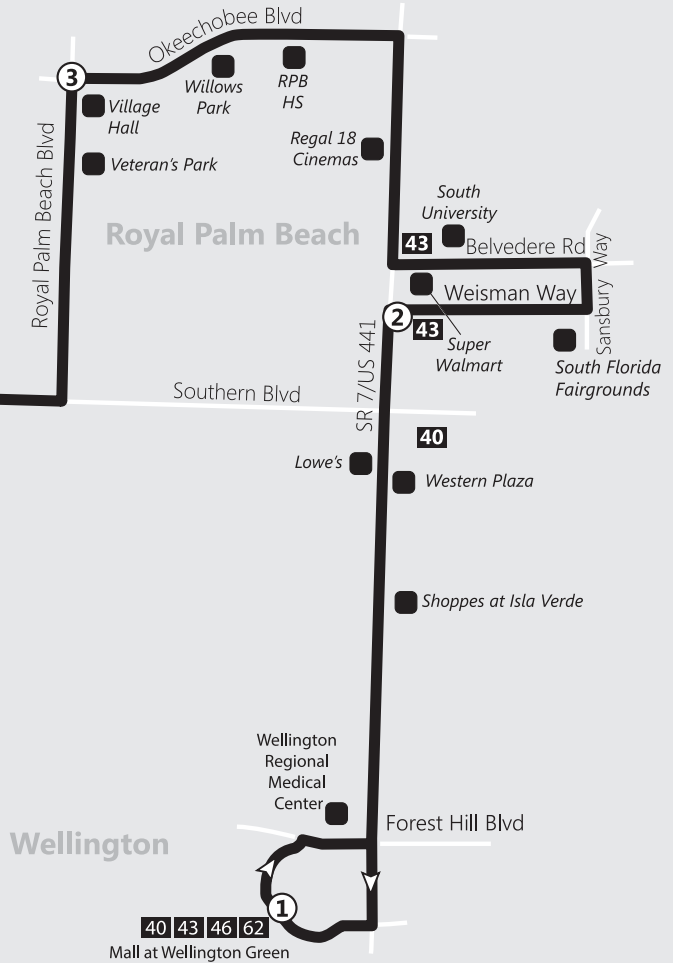

South University

South Florida Fairgrounds

Super Walmart

Lowe's

Western Plaza

Shoppes at Isla Verde

Wellington Regional Medical Center

Mall at Wellington Green

Weekday / Semana / Lasèmèn

1 Mall at Wellington Green <i>Bus Stop #3742</i>	2 Belvedere Rd @ Walmart N Entrance <i>Bus Stop #3788</i>	3 Royal Palm & Okeechobee <i>Bus Stop #3445</i>	4 Palms West Hospital <i>Bus Stop #3243</i>	5 Palm Beach State Lox. Groves <i>Bus Stop #3390</i>
6:40	6:56	7:08	7:17	7:23
7:40	7:56	8:08	8:17	8:23
8:40	8:56	9:08	9:17	9:23
9:40	9:56	10:08	10:17	10:23
10:40	10:56	11:08	11:17	11:23
11:40	11:56	12:08	12:17	12:23
12:40	12:56	1:08	1:17	1:23
1:40	1:56	2:08	2:17	2:23
2:40	2:56	3:08	3:17	3:23
3:40	3:56	4:08	4:17	4:23
4:40	4:56	5:08	5:17	5:23
5:40	5:56	6:08	6:17	6:23
6:40	6:56	7:08	7:16	7:22

Route 52 Southbound Sur/Sid

Weekday / Semana / Lasèmèn

5 Palm Beach State Lox. Groves <i>Bus Stop #3390</i>	4 Palms West Hospital <i>Bus Stop #3243</i>	3 Royal Palm & Okeechobee <i>Bus Stop #4235</i>	2 Belvedere Rd @ Walmart N Entrance <i>Bus Stop #3796</i>	1 Mall at Wellington Green <i>Bus Stop #3742</i>
6:43	5:50	6:00	6:12	6:30
7:43	6:50	7:00	7:12	7:30
8:43	7:50	8:00	8:12	8:30
9:44	8:50	9:00	9:12	9:30
10:44	9:50	10:00	10:12	10:30
11:44	10:50	11:00	11:12	11:30
12:44	12:50	12:00	12:12	12:30
1:44	1:50	1:00	1:12	1:30
2:44	2:50	2:00	2:12	2:30
3:43	3:50	3:00	3:12	3:30
4:43	4:50	4:00	4:12	4:30
5:43	5:50	5:00	5:12	5:30
	5:50	6:00	6:12	6:30