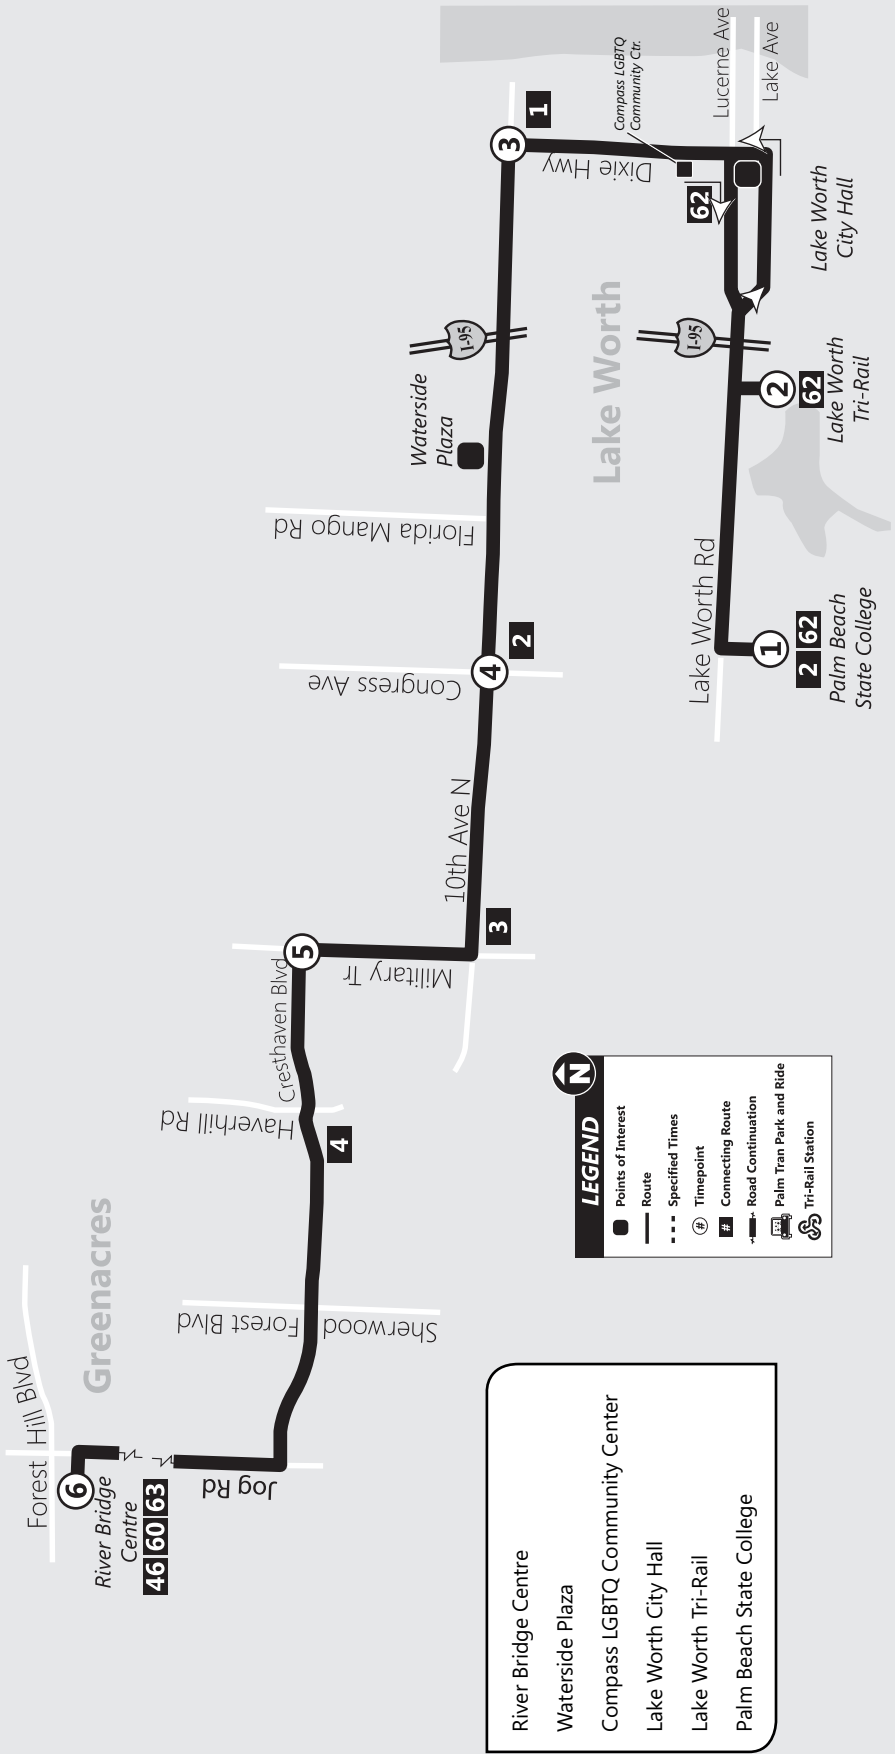

61

ROUTE 61 Ruta 61 / Route 61

Via Cresthaven and 10th Ave. North - Greenacres to Lake Worth

CENTRAL COUNTY

Route 61 Westbound Oeste / Louès

P.M. times are shown in **bold**/Los horarios de P.M. se muestran en **negrilla**/Lè nan apre midi yo prezante an **fonse**

Weekday / Semana / Lasèmen

① Palm Beach State Lake Worth <i>Bus Stop #5905</i>	② Lake Worth Tri-Rail <i>Bus Stop #5969</i>	③ 10th Ave N & Dixie <i>Bus Stop #5716</i>	④ 10th Ave N & Congress <i>Bus Stop #5724</i>	⑤ Cresthaven & Military <i>Bus Stop #5733</i>	⑥ River Bridge Centre <i>Bus Stop #1472</i>
6:15	6:21	6:29	6:39	6:47	6:57
7:15	7:21	7:29	7:39	7:47	7:57
8:15	8:21	8:29	8:39	8:47	8:57
9:15	9:20	9:27	9:36	9:44	9:55
10:15	10:20	10:27	10:36	10:44	10:55
11:15	11:20	11:27	11:36	11:44	11:55
12:15	12:20	12:27	12:36	12:44	12:55
1:15	1:20	1:27	1:36	1:44	1:55
2:15	2:20	2:27	2:36	2:44	2:55
3:15	3:21	3:29	3:40	3:49	4:01
4:15	4:21	4:29	4:40	4:49	5:01
5:15	5:21	5:29	5:40	5:49	6:01
6:15	6:20	6:27	6:36	6:44	6:54
7:15	7:20	7:27	7:36	7:44	7:54
8:10	8:15	8:21	8:30		

Saturday / Sábado / Samdi

① Palm Beach State Lake Worth <i>Bus Stop #5905</i>	② Lake Worth Tri-Rail <i>Bus Stop #5969</i>	③ 10th Ave N & Dixie <i>Bus Stop #5716</i>	④ 10th Ave N & Congress <i>Bus Stop #5724</i>	⑤ Cresthaven & Military <i>Bus Stop #5733</i>	⑥ River Bridge Centre <i>Bus Stop #1472</i>
7:15	7:20	7:26	7:34	7:41	7:51
8:15	8:20	8:26	8:34	8:41	8:51
9:15	9:20	9:26	9:34	9:41	9:51
10:15	10:20	10:28	10:37	10:45	10:55
11:15	11:20	11:28	11:37	11:45	11:55
12:15	12:20	12:28	12:37	12:45	12:55
1:15	1:20	1:28	1:37	1:45	1:55
2:15	2:20	2:28	2:37	2:45	2:55
3:15	3:20	3:28	3:37	3:45	3:55
4:15	4:20	4:28	4:37	4:45	4:55
5:15	5:20	5:28	5:37	5:45	5:55
6:15	6:20	6:28	6:37	6:45	6:55