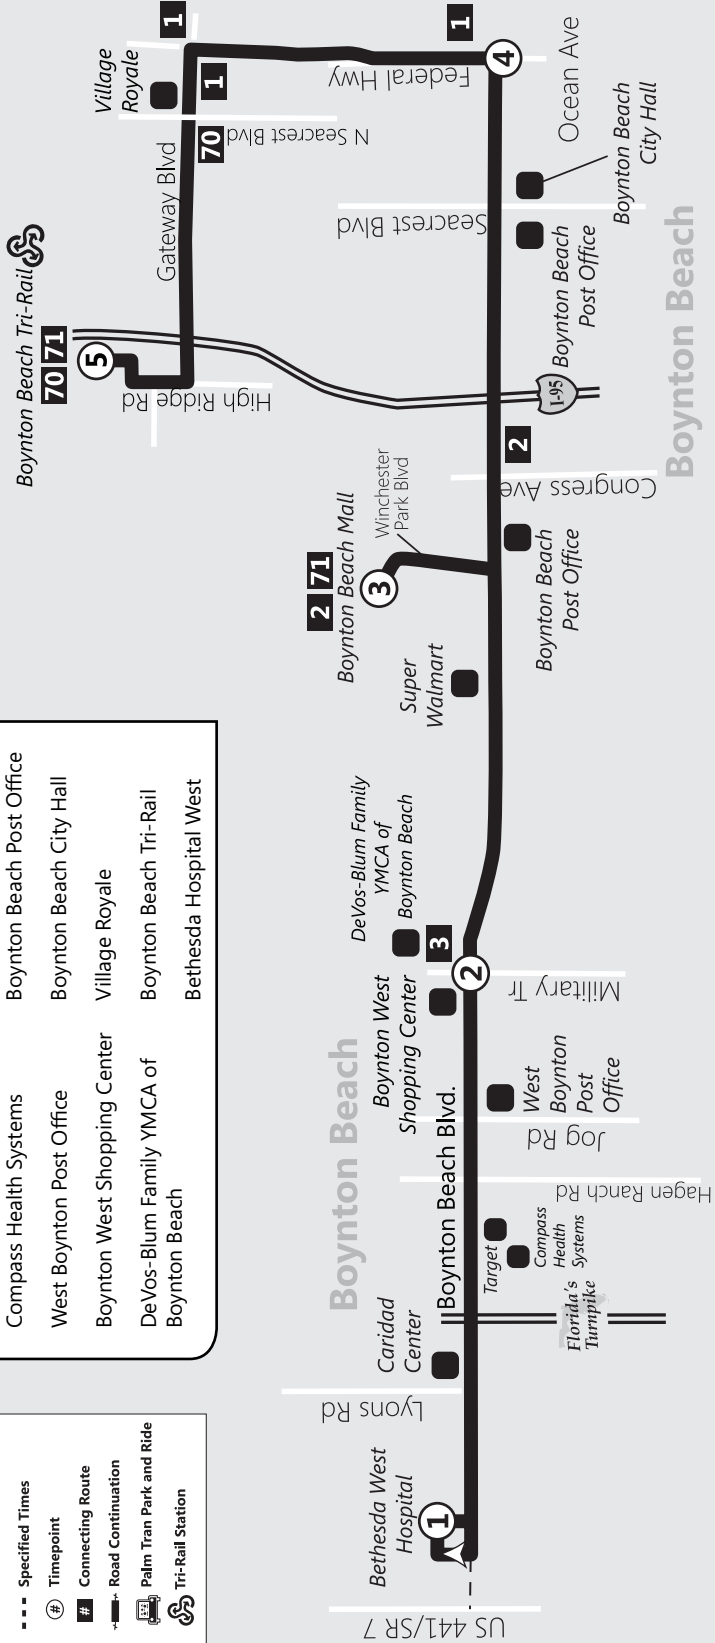

73

ROUTE 73 Ruta 73 / Rout 73

Via Boynton Beach Blvd. - Boynton Beach Tri-Rail to Bethesda Hospital

SOUTH COUNTY

LEGEND

- Points of Interest
- Route
- Specified Times
- Timepoint
- Connecting Route
- Road Continuation
- Palm Tran Park and Ride
- Tri-Rail Station

Bethesda West Hospital	Super Walmart
Caridad Center	Boynton Beach Mall
Compass Health Systems	Boynton Beach Post Office
West Boynton Post Office	Boynton Beach City Hall
Boynton West Shopping Center	Village Royale
DeVos-Blum Family YMCA of Boynton Beach	Boynton Beach Tri-Rail
	Bethesda Hospital West

Route 73 Eastbound Este / Lès

P.M. times are shown in **bold**/Los horarios de P.M. se muestran en **negrilla**/Lè nan apremidi yo prezante an **fonse**

Weekday / Semana / Lasèmèn

1 Bethesda Hospital West <i>Bus Stop #6791</i>	2 Boynton Beach & Military <i>Bus Stop #6742</i>	3 Boynton Beach Mall <i>Bus Stop # 687</i>	4 Boynton Beach & Federal <i>Bus Stop #6741</i>	5 Boynton Beach Tri-Rail <i>Bus Stop #679</i>
		5:32	5:42	5:54
6:08	6:23	6:35	6:45	6:57
7:08	7:23	7:35	7:45	7:57
8:08	8:23	8:35	8:45	8:57
9:05	9:20	9:35	9:48	10:00
10:05	10:20	10:35	10:48	11:00
11:05	11:20	11:35	11:48	12:00
12:05	12:20	12:35	12:48	1:00
1:05	1:20	1:35	1:48	2:00
2:05	2:20	2:35	2:48	3:00
3:05	3:22	3:37	3:50	4:02
4:03	4:20	4:35	4:48	5:00
5:03	5:20	5:35	5:48	6:00
6:03	6:15	6:30	6:43	6:55
7:03	7:15	7:30	7:43	7:55
8:03	8:15	8:30	8:43	8:55

Sunday / Domingo / Dimanch

5 Boynton Beach Tri-Rail <i>Bus Stop #679</i>	4 Boynton Beach & Federal <i>Bus Stop #6763</i>	3 Boynton Beach Mall <i>Bus Stop # 687</i>	2 Boynton Beach & Military <i>Bus Stop #6753</i>	1 Bethesda Hospital West <i>Bus Stop #6791</i>
8:20	8:31	8:49	8:57	9:11
9:20	9:31	9:49	9:57	10:11
10:20	10:31	10:44	10:52	11:06
11:20	11:31	11:44	11:52	12:06
12:20	12:31	12:44	12:52	1:06
1:20	1:31	1:44	1:52	2:06
2:20	2:31	2:44	2:52	3:06
3:20	3:31	3:44	3:52	4:06
4:20	4:31	4:44	4:52	5:06
5:20	5:31	5:44	5:52	6:06
6:20	6:31	6:44	6:52	7:06