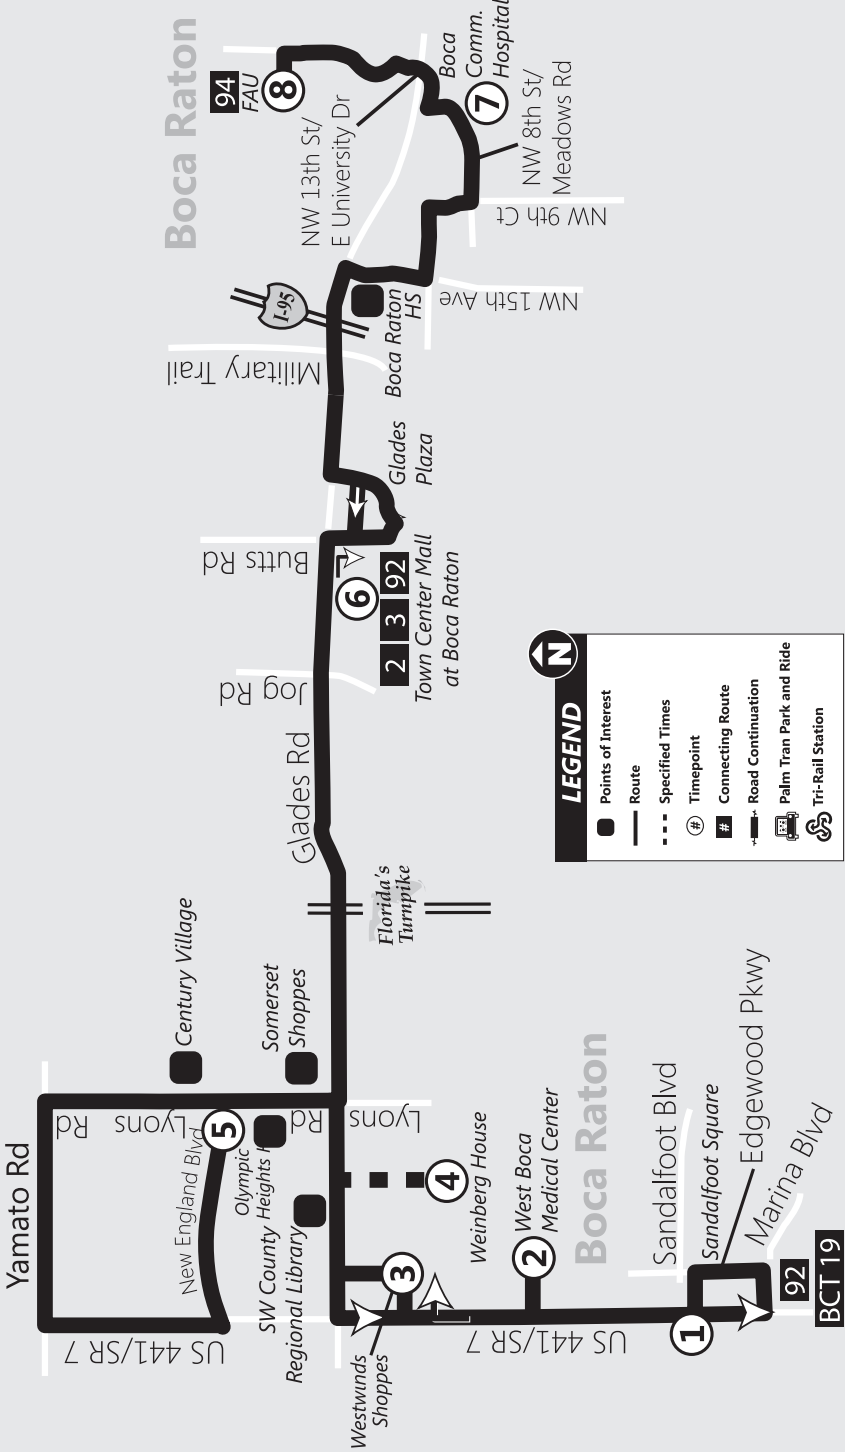

SOUTH COUNTY

ROUTE 91 Ruta 91 / Rout 91

Via Glades Rd. - Sandalfoot Square to Florida Atlantic University

91

- Sandalfoot Square
- West Boca Medical Center
- Westwinds Shoppes
- SW County Regional Library
- Olympic Heights HS
- Century Village
- Somerset Shoppes
- Town Center Mall
- Glades Plaza
- Boca High School
- Boca Community Hospital
- FAU

LEGEND

- Points of Interest
- Route
- - - Specified Times
- Ⓜ Timepoint
- # Connecting Route
- ⚡ Road Continuation
- 🚗 Palm Tran Park and Ride
- 🚲 Tri-Rail Station

Route 91 Eastbound Este / Lès

P.M. times are shown in **bold**/Los horarios de P.M. se muestran en **negrilla**/Lè nan apre midi yo prezante an **fonse**

Sunday / Domingo / Dimanch

8 Florida Atlantic University <i>Bus Stop #1134</i>	7 Boca Hospital <i>Bus Stop #8217</i>	6 Town Center Mall <i>Bus Stop #746</i>	5 Lyons & New England <i>Bus Stop #8142</i>	4 Weinberg House <i>Bus Stop #8389</i>	3 Westwinds Shopping Center <i>Bus Stop #8363</i>	2 West Boca Medical Center <i>Bus Stop #8343</i>	1 Sandalfot Square <i>Bus Stop #8350</i>
9:27	9:33	9:55	10:21	10:31	10:37	10:44	10:51
10:27	10:33	10:55	11:21		11:34	11:41	11:48
11:27	11:33	11:55	12:21	12:31	12:37	12:44	12:51
12:27	12:33	12:55	1:21		1:34	1:41	1:48
1:27	1:33	1:55	2:21	2:31	2:37	2:44	2:51
2:27	2:33	2:55	3:21		3:34	3:41	3:48
3:27	3:33	3:55	4:21		4:34	4:41	4:48
4:27	4:33	4:55	5:21		5:34	5:41	5:48