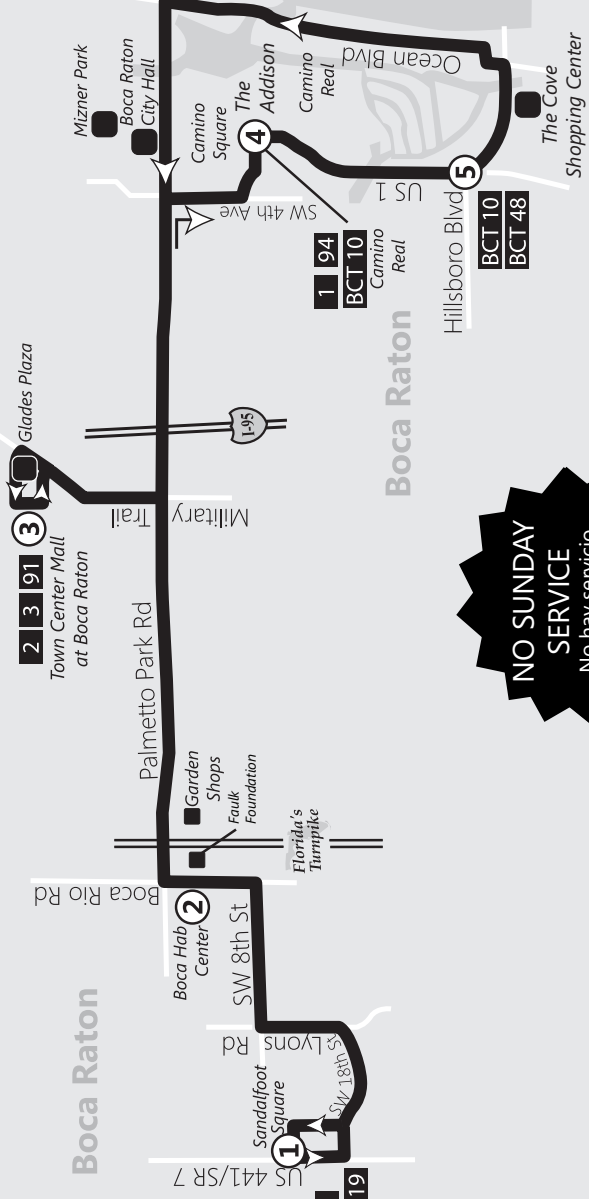

SOUTH COUNTY

ROUTE 92 Ruta 92 / Rout 92

Via Palmetto Park Rd. — Boca Raton Crosstown

92

LEGEND

- Points of Interest
- Route
- Specified Times
- Timepoint
- Connecting Route
- Road Continuation
- Palm Tran Park and Ride
- Tri-Rail Station

Weekday / Semana / Lasèmèn

① Sandalfot Square Bus Stop #8350	② Boca Rio Hab Ctr Bus Stop #8608	③ Town Center Mall Bus Stop #746	④ Camino Real Bus Stop #251	⑤ Hillsboro & Federal Bus Stop #8665
			6:15	6:20
6:25	6:35	7:00	7:15	7:20
7:25	7:35	8:00	8:15	8:20
8:25	8:35	9:00	9:15	9:20
9:25	9:35	10:00	10:15	10:20
10:25	10:35	11:00	11:15	11:20
11:25	11:35	12:00	12:15	12:20
12:25	12:35	1:00	1:15	1:20
1:25	1:35	2:00	2:15	2:20
2:25	2:35	3:00	3:15	3:20
3:25	3:35	4:00	4:15	4:21
4:26	4:36	5:01	5:16	5:22
5:27	5:37	5:52	6:07	

Route 92 Westbound Oeste / Louès

Weekday / Semana / Lasèmèn

⑤ Hillsboro & Federal Bus Stop #8665	③ Town Center Mall Bus Stop #746	② Boca Rio Hab Ctr Bus Stop #8556	① Sandalfot Square Bus Stop #8350
	6:00	6:10	6:24
6:20	7:00	7:11	7:25
7:20	8:00	8:11	8:25
8:20	9:00	9:11	9:25
9:20	10:00	10:11	10:24
10:20	11:00	11:11	11:24
11:20	12:00	12:11	12:24
12:20	1:00	1:11	1:24
1:20	2:00	2:11	2:24
2:20	3:00	3:11	3:24
3:20	4:00	4:12	4:26
4:21	5:01	5:13	5:27
5:22	5:52		

Saturday / Sábado / Samdi

⑤ Hillsboro & Federal Bus Stop #8665	③ Town Center Mall Bus Stop #746	② Boca Rio Hab Ctr Bus Stop #8556	① Sandalfot Square Bus Stop #8350
	7:00	7:10	7:23
	8:00	8:10	8:23
8:20	9:00	9:10	9:23
9:20	10:00	10:10	10:23
10:20	11:00	11:10	11:23
11:20	12:00	12:10	12:23
12:20	1:00	1:10	1:23
1:20	2:00	2:10	2:23
2:20	3:00	3:10	3:23
3:20	4:00	4:10	4:23
4:20	5:00	5:10	5:23