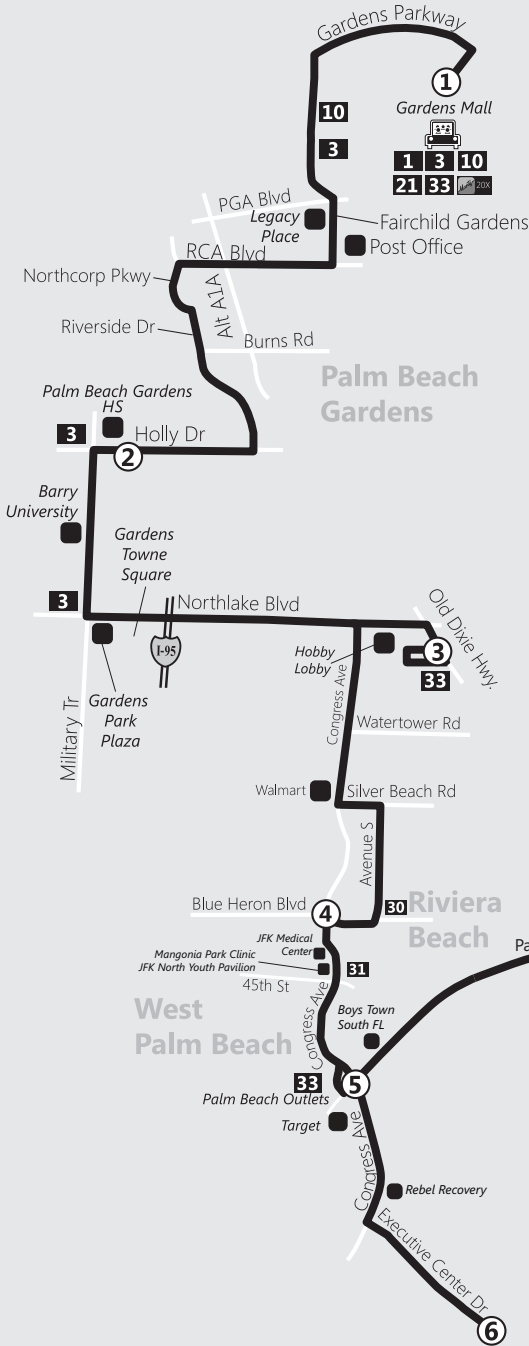

## ROUTE 20 Ruta 20 / Rout 20

Via Northlake Blvd & Congress Ave. – Gardens Mall to WPB

Gardens Mall & Palm Tran Park and Ride	Home Depot
Gardens Medical Mall	JFK Medical Center
Palm Beach Gardens HS	Mangonia Park Clinic JFK North Youth Pavilion
Barry University	Boys Town South Florida
Gardens Park Plaza	WPB Intermodal Transit & Center & Park and Ride
Gardens Towne Square	Behavioral Health & Substance Use Disorders/ Veteran's Services at Community Services Dept.
Hobby Lobby	Peer Place
Walmart	Rebel Recovery
Palm Beach Outlets	
Target	

### LEGEND

- Points of Interest
- Route
- Specified Times
- Timepoint
- Connecting Route
- Road Continuation
- Palm Tran Park and Ride
- Tri-Rail Station

- Behavioral Health & Substance Use Disorders
- Veteran's Services at Community Services Dept.

**1 2 31 40**  
**41 43 44 60**  
 West Palm Beach Intermodal Transit Center & WPB Tri-Rail

# Route 20 Southbound Sur/Sid

P.M. times are shown in **bold**/Los horarios de P.M. se muestran en **negrilla**/Lè nan apre midi yo prezante an **fonse**