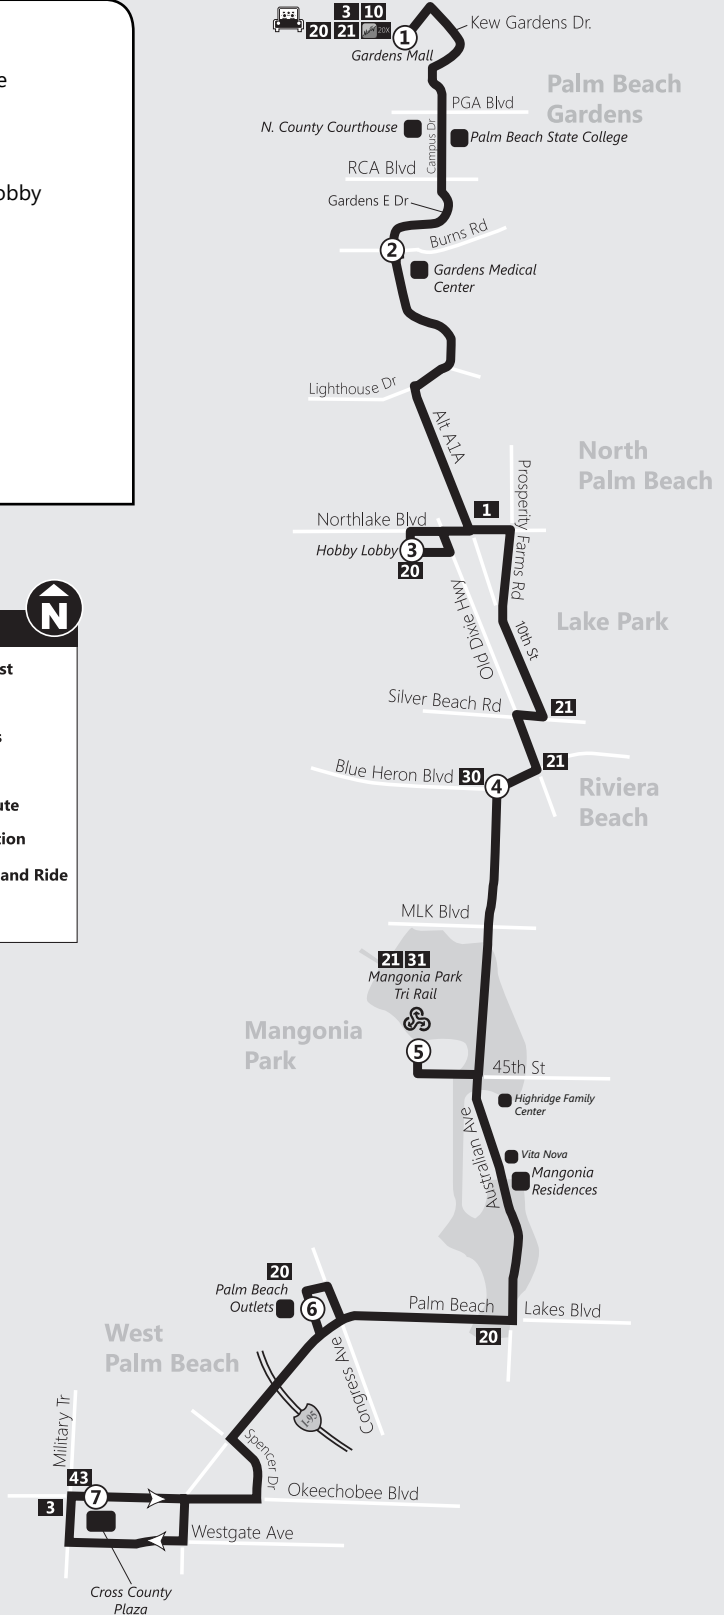

NORTH COUNTY

33

ROUTE 33 Ruta 33/ Rout 33

Via Gardens Dr., Australian Ave. and Palm Beach Lakes Blvd. —
Gardens Mall to Cross County Plaza

- Gardens Mall
- Palm Beach State College
- Gardens Medical Center
- Northlake Blvd Hobby Lobby
- Mangonia Park Tri-Rail
- Highridge Family Center
- Mangonia Residences
- Palm Beach Outlets
- Cross County Plaza

LEGEND

-  Points of Interest
-  Route
-  Specified Times
-  Timepoint
-  Connecting Route
-  Road Continuation
-  Palm Tran Park and Ride
-  Tri-Rail Station

Route 33 Southbound Sur/Sid

P.M. times are shown in **bold**/Los horarios de P.M. se muestran en **negrilla**/Lè nan apre midi yo prezante an **fonse**

Weekday / Semana / Lasèmen

① Gardens Mall <i>Bus Stop #37</i>	② Gardens Medical Center <i>Bus Stop #2204</i>	③ Northlake & Old Dixie <i>Bus Stop #2235</i>	④ Blue Heron & Australian <i>Bus Stop #2256</i>	⑤ Mangonia Park Tri-Rail <i>Bus Stop #3075</i>	⑥ Palm Beach Outlets <i>Bus Stop #603</i>	⑦ Cross County Plaza <i>Bus Stop #3289</i>
		5:55	6:06	6:14	6:29	6:42
6:30	6:35	6:44	6:55	7:03	7:20	7:35
7:30	7:35	7:44	7:55	8:03	8:20	8:35
8:30	8:35	8:44	8:55	9:03	9:20	9:35
9:30	9:36	9:45	9:56	10:05	10:22	10:37
10:30	10:36	10:45	10:56	11:05	11:22	11:37
11:30	11:36	11:45	11:56	12:05	12:22	12:37
12:30	12:36	12:45	12:56	1:05	1:22	1:37
1:30	1:36	1:45	1:56	2:05	2:22	2:37
2:30	2:36	2:45	2:56	3:05	3:22	3:37
3:30	3:36	3:44	3:57	4:07	4:26	4:43
4:30	4:36	4:44	4:57	5:07	5:26	5:43
5:30	5:36	5:44	5:57	6:07	6:26	6:43
6:30	6:37	6:45	6:54	7:03	7:14	7:27
7:30	7:37	7:45	7:54	8:03	8:14	8:27
8:30	8:37	8:45	8:54	9:03	9:14	9:27
9:30	9:36	9:44	9:53	10:01	10:11	