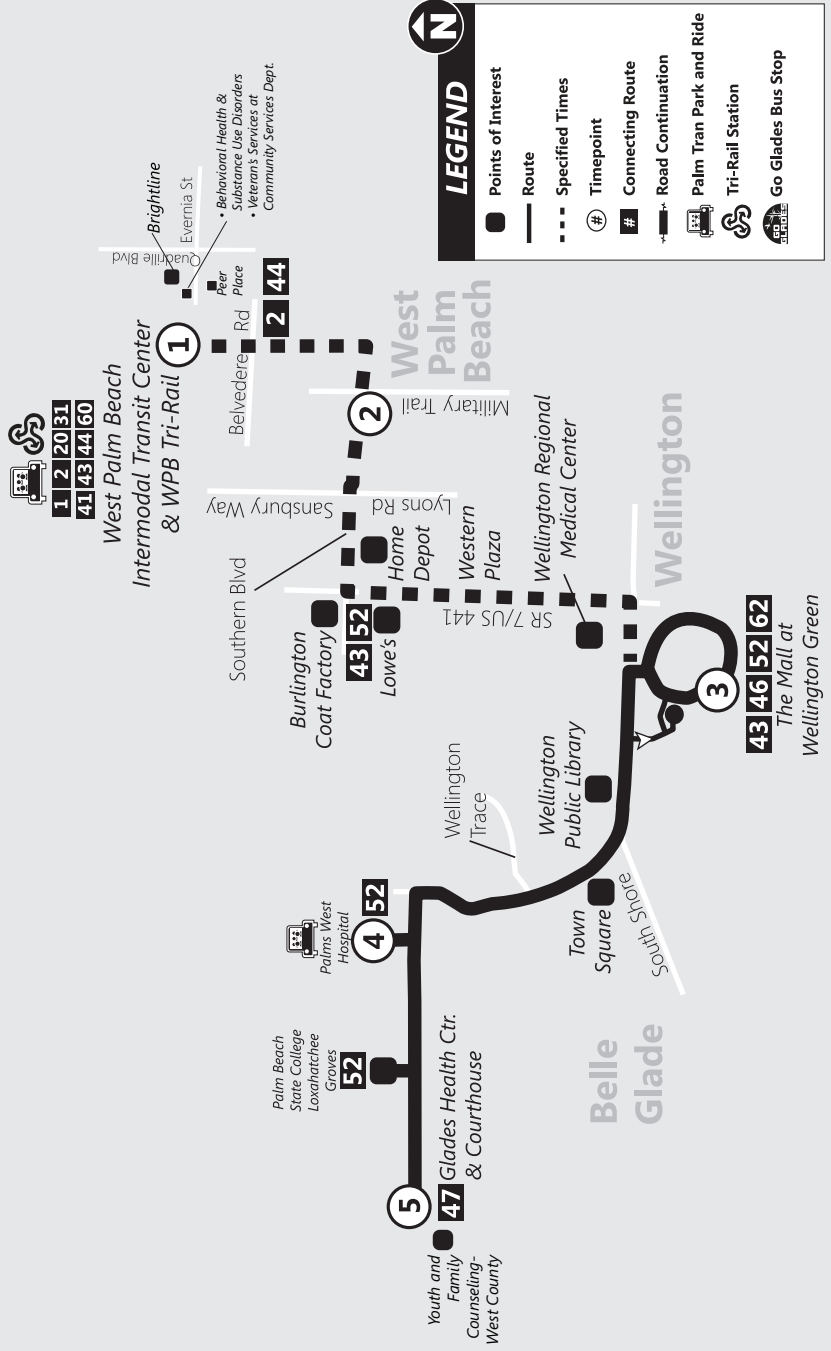

CENTRAL COUNTY

40

ROUTE 40 Ruta 40 / Rout 40
Via SR 80 — Wellington to Belle Glade

- WPB Intermodal Transit Center & Palm Tran Park and Ride
- Behavioral Health & Substance Use Disorders/ Veteran's Services at Community Services Dept.
- Peer Place
- Western Plaza
- Burlington Coat Factory
- Lowe's
- Home Depot
- Wellington Regional Medical Center
- Mall at Wellington Green
- Palm Tran Park and Ride
- Wellington Public Library
- Town Square
- Palms West Hospital
- Glades Health Center
- Youth and Family Counseling- West County

Route 40 Westbound Oeste / Louès

P.M. times are shown in **bold**/Los horarios de P.M. se muestran en **negrilla**/Lè nan apre midi yo prezante an **fonse**

Weekday / Semana / Lasèmèn

1 Intermodal Transit Center <i>Bus Stop #602 5:27a</i>	2 Southern Blvd at Military Trail <i>Bus Stop #3391</i>	3 Mall at Wellington Green <i>Bus Stop #3742</i>	4 Palms West Hospital <i>Bus Stop #3243</i>	5 Glades Health Center <i>Bus Stop #3253</i>
5:27	5:37	6:00	6:13	6:48
5:57	6:07	6:30	6:43	7:18
6:27	6:37	7:00	7:13	7:48
6:57	7:07	7:30	7:43	8:18
7:27	7:37	8:00	8:13	8:48
7:57	8:07	8:30	8:43	9:18
		9:30	9:43	10:18
		10:30	10:43	11:18
		11:30	11:43	12:18
		12:30	12:43	1:18
		1:30	1:43	2:18
		2:30	2:43	3:18
		3:30	3:43	4:18
3:15	3:27	4:00	4:13	4:48
4:15	4:27	5:00	5:13	5:48
5:15	5:27	6:00	6:13	6:48
6:15	6:27	7:00	7:13	7:48
		7:30	7:43	8:18
		8:30	8:43	9:18
		9:30	9:43	10:18

Sunday / Domingo / Dimanch

5 Glades Health Center <i>Bus Stop #3253</i>	4 Palms West Hospital <i>Bus Stop #3243</i>	3 Mall at Wellington Green <i>Bus Stop #3742</i>
9:10	9:43	9:56
10:10	10:43	10:56
11:10	11:43	11:56
12:10	12:43	12:56
1:10	1:43	1:56
2:10	2:43	2:56
3:10	3:43	3:56
4:10	4:43	4:56
5:10	5:43	5:56