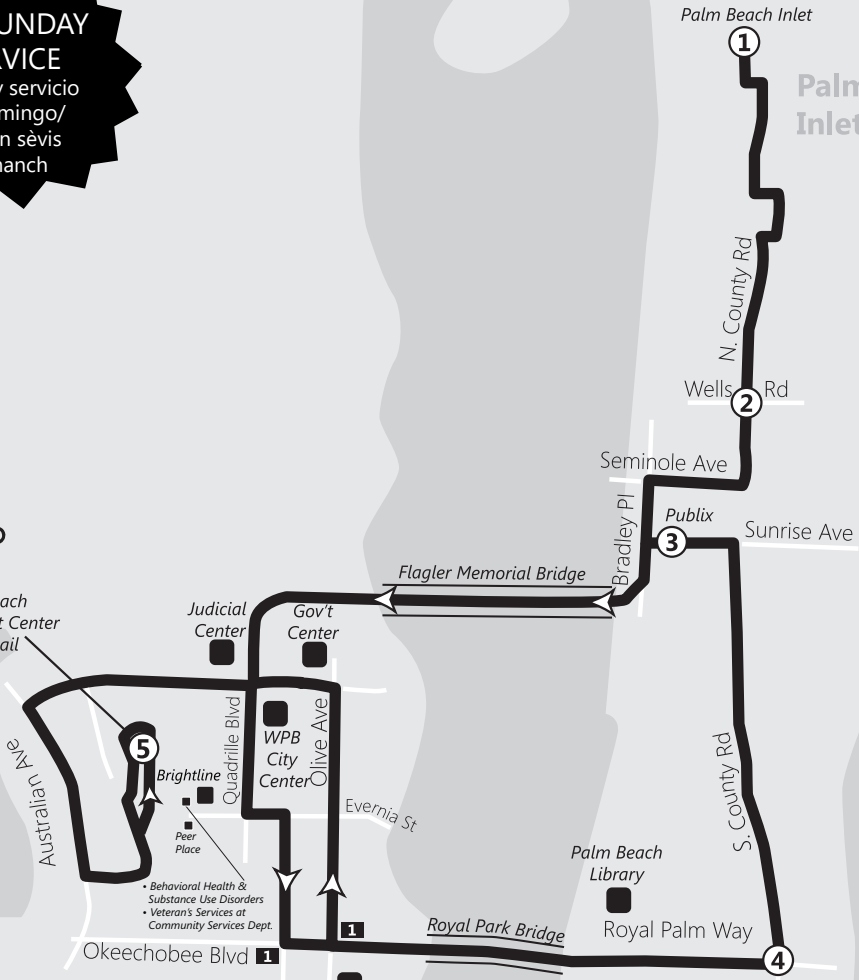

CENTRAL COUNTY

41

ROUTE 41 Ruta 41 / Rout 41
West Palm Beach to Palm Beach Inlet

NO SUNDAY SERVICE

No hay servicio el domingo/
Pa gin sèvis dimanch

1 2 20 31
40 43 44 60
 West Palm Beach Intermodal Transit Center & WPB Tri-Rail

West Palm Beach

Palm Beach Inlet

LEGEND 

-  Points of Interest
-  Route
-  Specified Times
-  Timepoint
-  Connecting Route
-  Road Continuation
-  Palm Tran Park and Ride
-  Tri-Rail Station

- Palm Beach Publix
- Post Office
- Palm Beach Library
- Palm Beach Atlantic University
- WPB City Hall
- Gov't Center
- Judicial Center
- WPB Tri-Rail
- WPB Intermodal Transit Center & Palm Tran Park and Ride
- Behavioral Health & Substance Use Disorders/ Veteran's Services at Community Services Dept.
- Peer Place

Saturday / Sábado / Samdi

| 1 Palm Beach Inlet Bus Stop #3400 | 2 County Rd & Wells Rd Bus Stop #3418 | 3 Palm Beach Publix Bus Stop #3530 Bus Stop #3527 | 4 Royal Palm Way & County Rd Bus Stop #3425 | 5 Intermodal Transit Center Bus Stop #602 |
|---|---|--|---|---|
| 8:04 | 8:12 | 8:16 | 8:21 | 8:34 |
| 9:09 | 9:17 | 9:21 | 9:26 | 9:39 |
| | | 2:18 | | 2:30 |
| 3:06 | 3:14 | 3:18 | 3:23 | 3:36 |
| 4:11 | 4:19 | 4:23 | 4:28 | 4:41 |

Saturday / Sábado / Samdi

| 5 Intermodal Transit Center Bus Stop #602 | 4 Royal Palm Way & County Rd Bus Stop #3438 | 3 Palm Beach Publix Bus Stop #3527 | 2 County Rd & Wells Rd Bus Stop #3501 | 1 Palm Beach Inlet Bus Stop #3400 |
|---|---|--|---|---|
| 7:35 | 7:45 | 7:52 | 7:54 | 8:04 |
| 8:40 | 8:50 | 8:57 | 8:59 | 9:09 |
| 2:00 | 2:10 | 2:17 | | |
| 2:35 | 2:47 | 2:54 | 2:56 | 3:06 |
| 3:40 | 3:52 | 3:59 | 4:01 | 4:11 |