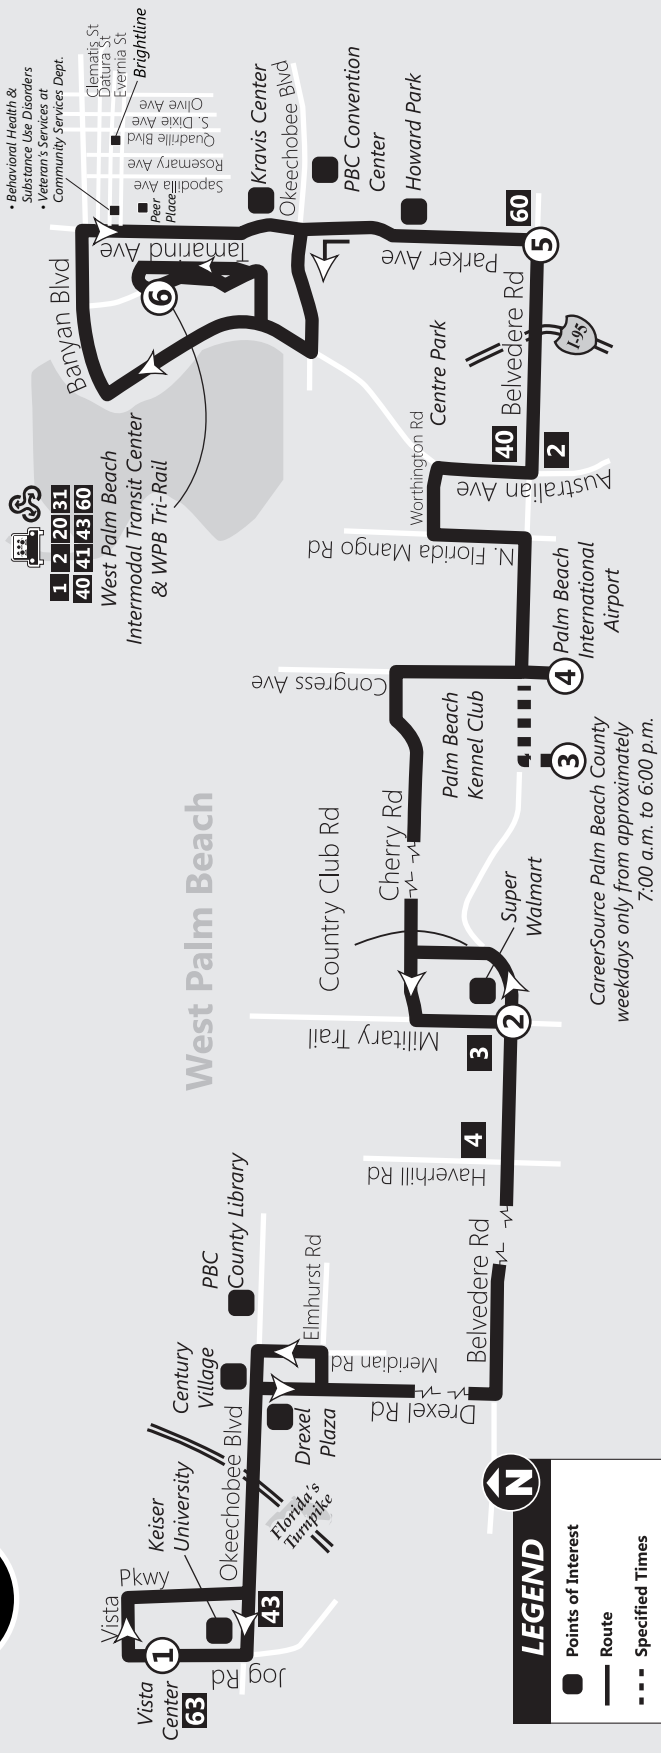

## ROUTE 44 Ruta 44 / Rout 44

Via Belvedere Rd. — West Palm Beach Crosstown

# 44

**LEGEND**

- Points of Interest
- Route
- - - Specified Times
- Ⓢ Timepoint
- # Connecting Route
- ⚡ Road Continuation
- 🚊 Palm Tran Park and Ride
- 🚆 Tri-Rail Station

Vista Center & Keiser University	Palm Beach Kennel Club	Center	Behavioral Health & Substance Use Disorders/ Veteran's Services at Community Services Dept.
Drexel Plaza	PBIA	Kravis Center	Peer Place
Century Village	Centre Park	West Palm Beach Tri-Rail	West Palm Beach Community Services at Peer Place
PBC Library	Howard Park	WPB Intermodal Transit Center & Park and Ride	
Super Walmart	PBC Convention		

# Route 44 Eastbound Este / Lès

P.M. times are shown in **bold**/Los horarios de P.M. se muestran en **negrilla**/Lè nan apre midi yo prezante an **fonse**

# Palm Beach County Convention Center

Take Routes:

**44 60**

Walk to The Square and Kravis Center!