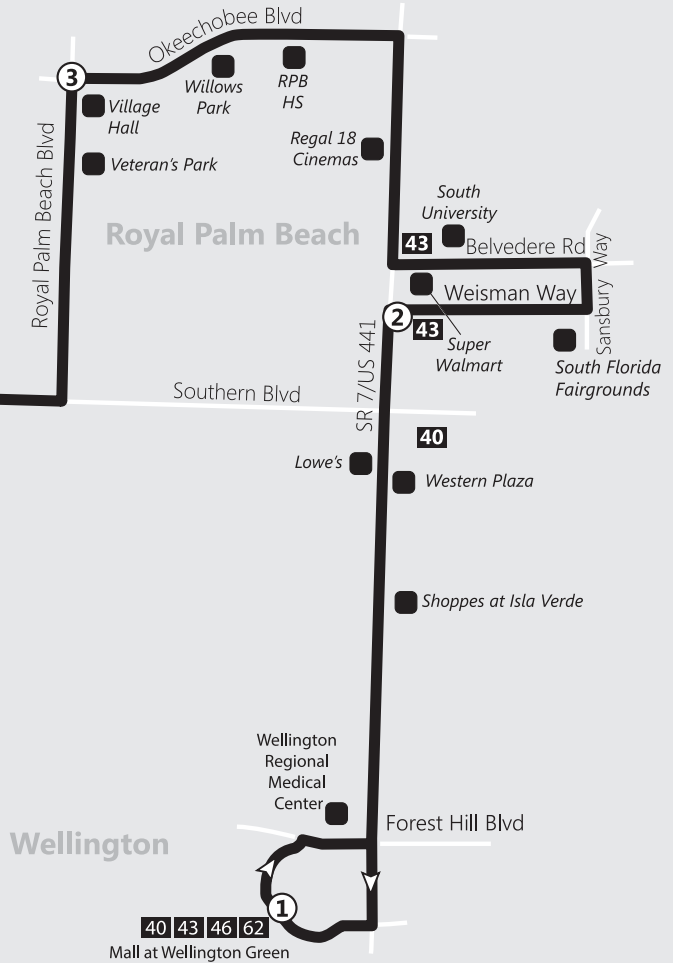

South University

South Florida Fairgrounds

Super Walmart

Lowe's

Western Plaza

Shoppes at Isla Verde

Wellington Regional Medical Center

Mall at Wellington Green

Weekday / Semana / Lasèmèn

1 Mall at Wellington Green <i>Bus Stop #3742</i>	2 Belvedere Rd @ Walmart N Entrance <i>Bus Stop #3788</i>	3 Royal Palm & Okeechobee <i>Bus Stop #3445</i>	4 Palms West Hospital <i>Bus Stop #3243</i>	5 Palm Beach State Lox. Groves <i>Bus Stop #3390</i>
6:40	6:56	7:08	7:17	7:23
7:40	7:56	8:08	8:17	8:23
8:40	8:56	9:08	9:17	9:23
9:40	9:56	10:08	10:17	10:23
10:40	10:56	11:08	11:17	11:23
11:40	11:56	12:08	12:17	12:23
12:40	12:56	1:08	1:17	1:23
1:40	1:56	2:08	2:17	2:23
2:40	2:56	3:08	3:17	3:23
3:40	3:56	4:08	4:17	4:23
4:40	4:56	5:08	5:17	5:23
5:40	5:56	6:08	6:17	6:23
6:40	6:56	7:08	7:16	7:22

Route 52 Southbound Sur/Sid

Weekday / Semana / Lasèmèn

5 Palm Beach State Lox. Groves <i>Bus Stop #3390</i>	4 Palms West Hospital <i>Bus Stop #3243</i>	3 Royal Palm & Okeechobee <i>Bus Stop #4235</i>	2 Belvedere Rd @ Walmart N Entrance <i>Bus Stop #3796</i>	1 Mall at Wellington Green <i>Bus Stop #3742</i>
6:43	5:50	6:00	6:12	6:30
7:43	6:50	7:00	7:12	7:30
8:43	7:50	8:00	8:12	8:30
9:44	8:50	9:00	9:12	9:30
10:44	9:50	10:00	10:12	10:30
11:44	10:50	11:00	11:12	11:30
12:44	12:50	12:00	12:12	12:30
1:44	1:50	1:00	1:12	1:30
2:44	2:50	2:00	2:12	2:30
3:43	3:50	3:00	3:12	3:30
4:43	4:50	4:00	4:12	4:30
5:43	5:50	5:00	5:12	5:30
		6:00	6:12	6:30