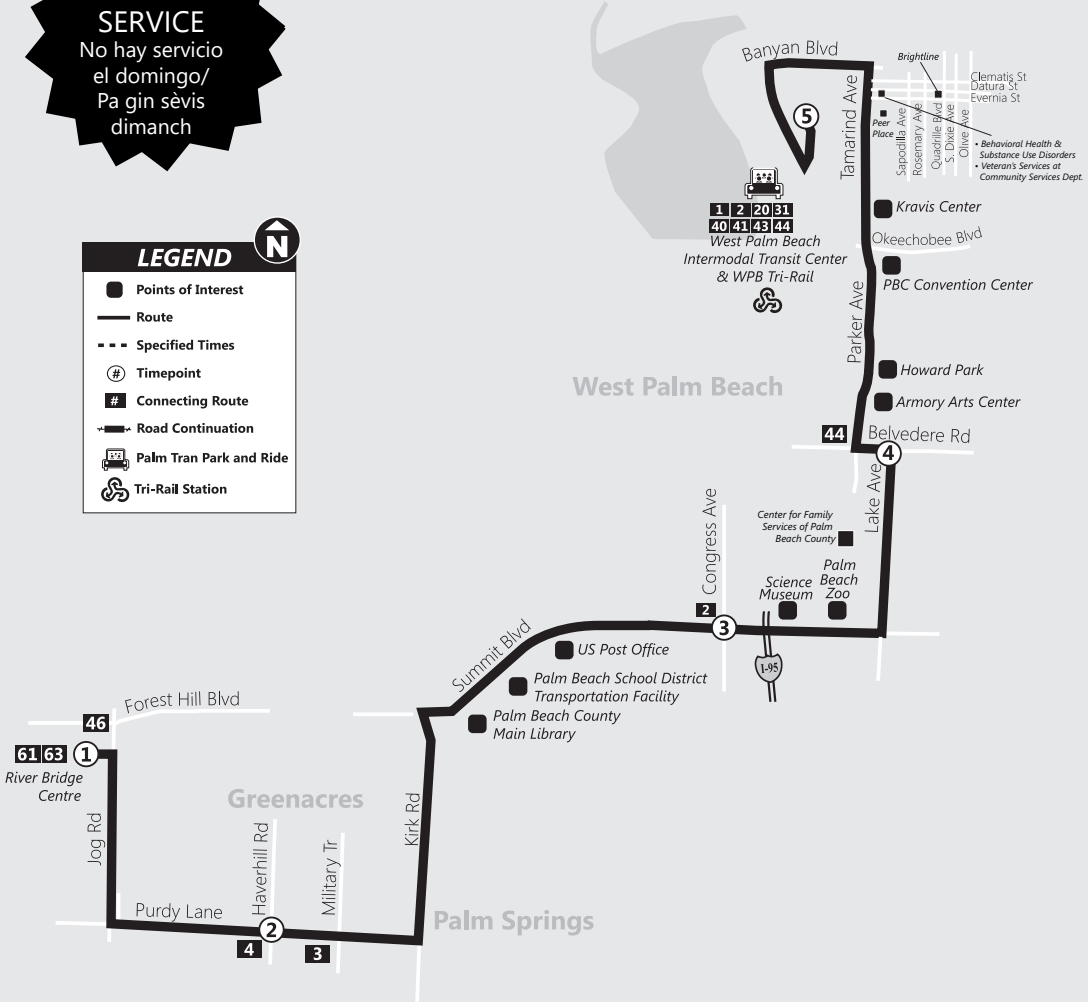

## ROUTE 60 Ruta 60 / Rout 60

Via Parker Ave., Summit Blvd., Kirk Rd. and Purdy Ln. - WPB to River Bridge Centre

**NO SUNDAY SERVICE**

No hay servicio el domingo/  
Pa gin sèvis dimanch

LEGEND

- Points of Interest
- Route
- Specified Times
- # Timepoint
- Connecting Route
- Road Continuation
- Palm Tran Park and Ride
- Tri-Rail Station

River Bridge Centre	PBC Convention Center
Palm Beach County Main Library	Kravis Center
Palm Beach School District Transportation Facility	WPB Tri-Rail
US Post Office	WPB Intermodal Transit Center & Park and Ride
Science Museum	Behavioral Health & Substance Use Disorders
Palm Beach Zoo	Veteran's Services at Community Services Dept.
Center for Family Services of Palm Beach County	Peer Place
Armory Arts Center	
Howard Park	

## Palm Tran's Intermodal Transit Center, 150 Clearwater Drive Downtown West Palm Beach

Transfers to 9 Routes:

**1 2 20 31 40 41 43 44 60**

Lighted and covered bus benches

Convenient passenger drop-off area

Bus pass sales kiosk

Park and Ride Lot

Connections to:

Tri-Rail • West Palm Beach Downtown Trolley • Amtrak • Greyhound