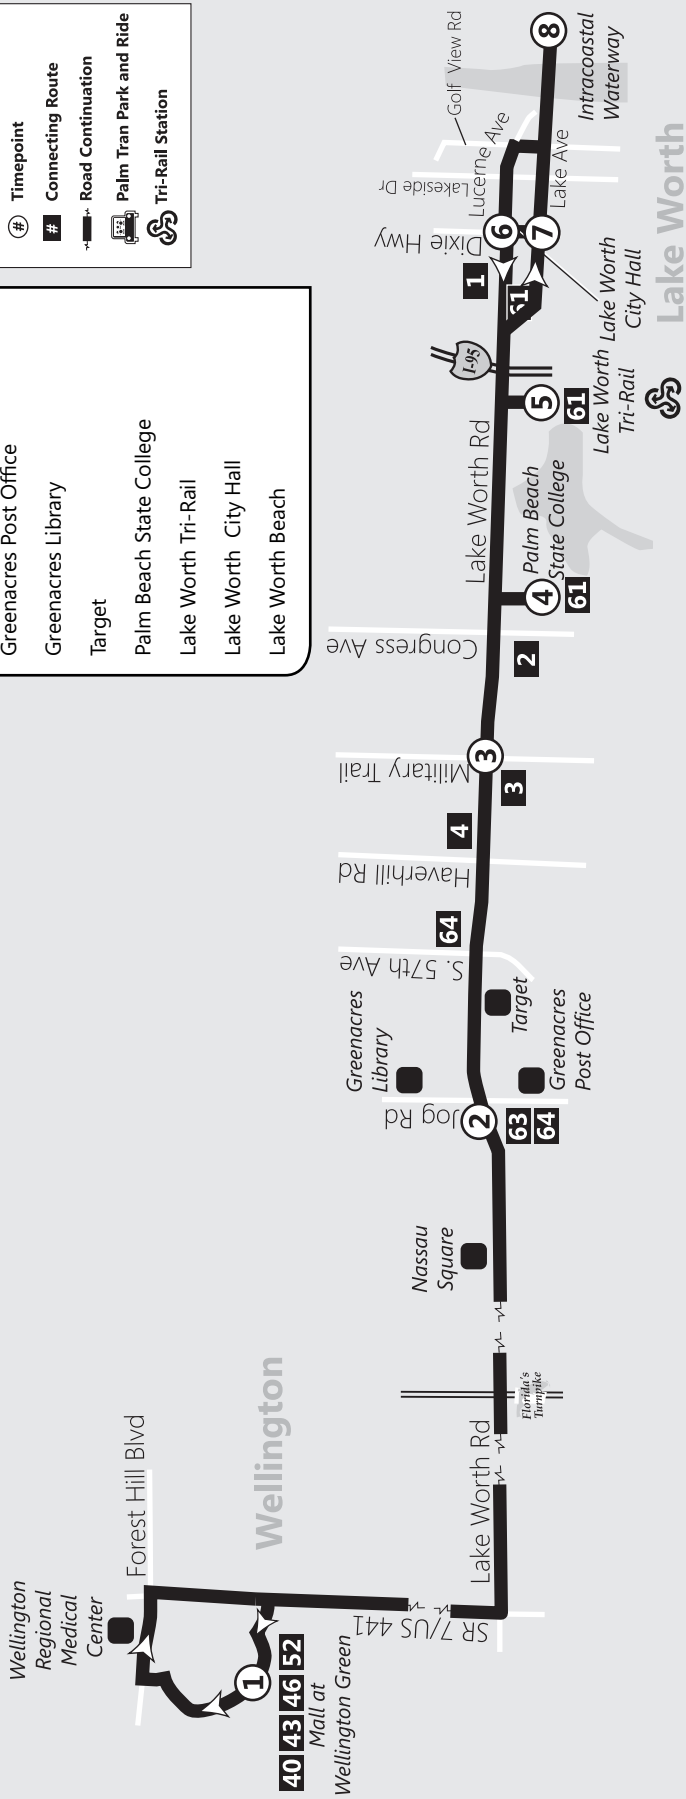

CENTRAL COUNTY

ROUTE 62 Ruta 62 / Rout 62

Via Lake Worth Rd. — Wellington to Lake Worth Beach

62

LEGEND

- Points of Interest
- Route
- - - Specified Times
- # Timepoint
- # Connecting Route
- ⊞ Road Continuation
- 🚗 Palm Tran Park and Ride
- 🚲 Tri-Rail Station

- Mall at Wellington Green
- Wellington Regional Medical Center
- Nassau Square
- Greenacres Post Office
- Greenacres Library
- Target
- Palm Beach State College
- Lake Worth Tri-Rail
- Lake Worth City Hall
- Lake Worth Beach

TAKE THE BEACH BUS!

Route 62 goes to Lake Worth Beach 7 days a week!

Route 62 connects to Palm Tran Routes

- 1 2 3 4 40 43
46 52 61 63 64

Route 62 Eastbound Este / Lès

P.M. times are shown in **bold**/Los horarios de P.M. se muestran en **negrilla**/Lè nan apre midi yo prezante an **fonse**

Don't want to stress about beach parking? Let Palm Tran take you there!

Palm Tran offers free park and ride locations. Park your car at Florida's Turnpike interchange at Lake Worth Road or Lake Worth Tri-Rail and hop on Route 62!