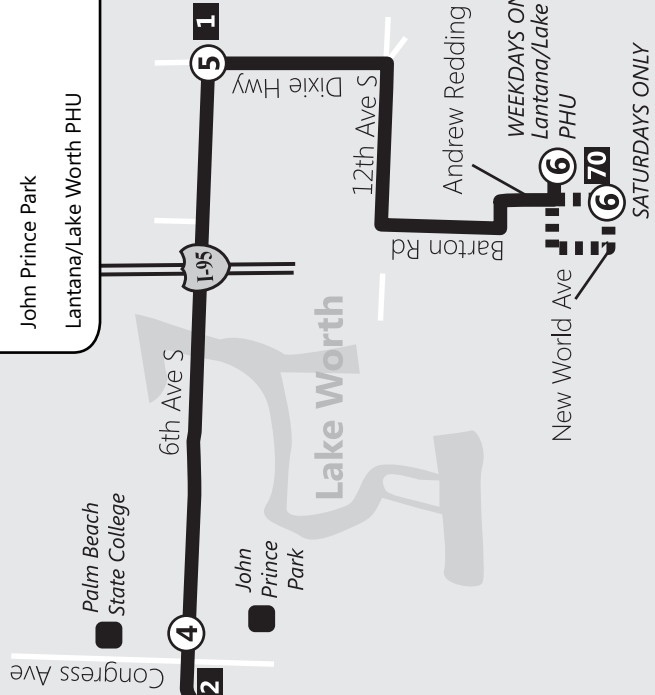

CENTRAL COUNTY

ROUTE 64 Ruta 64 / Rout 64

Via Melaleuca Ln./6th Ave. S - Greenacres W/C to Lantana Public Health

NO SUNDAY SERVICE
 No hay servicio el domingo/
 Pa gin sevis dimanch

- Greenacres W/C
- Buttonwood Plaza
- Greenacres Post Office
- Camelot Community Square
- Military Crossing Shopping Center
- Palm Beach State College
- John Prince Park
- Lantana/Lake Worth PHU

LEGEND

- Points of Interest
- Route
- Specified Times
- Timepoint
- Connecting Route
- Road Continuation
- Palm Tran Park and Ride
- Tri-Rail Station

WEEKDAYS ONLY
 Lantana/Lake Worth PHU

SATURDAYS ONLY

Route 64 Eastbound Este / Lès

Saturday / Sábado / Samdi

① Greenacres WIC Center <i>Bus Stop #4581</i>	② Lake Worth & Jog <i>Bus Stop #4572</i>	③ Melaleuca & Military <i>Bus Stop #5687</i>	④ Melaleuca & Congress <i>Bus Stop #5696</i>	⑤ 6th Ave S & Dixie <i>Bus Stop #5701</i>	⑥ Andrew Redding Rd @ New World Ave <i>Bus Stop #6511</i>
6:15	6:21	6:31	6:37	6:43	6:49
7:15	7:21	7:31	7:37	7:43	7:49
8:15	8:21	8:31	8:37	8:43	8:49
9:15	9:21	9:31	9:37	9:43	9:49
10:15	10:21	10:31	10:37	10:43	10:49
11:15	11:21	11:31	11:37	11:43	11:49
12:15	12:21	12:31	12:37	12:43	12:49
1:15	1:21	1:31	1:37	1:43	1:49
2:15	2:21	2:31	2:37	2:43	2:49
3:15	3:21	3:31	3:37	3:43	3:49
4:15	4:21	4:31	4:37	4:43	4:49
5:15	5:21	5:31	5:37	5:43	5:49
6:15	6:21	6:31	6:37	6:43	6:49