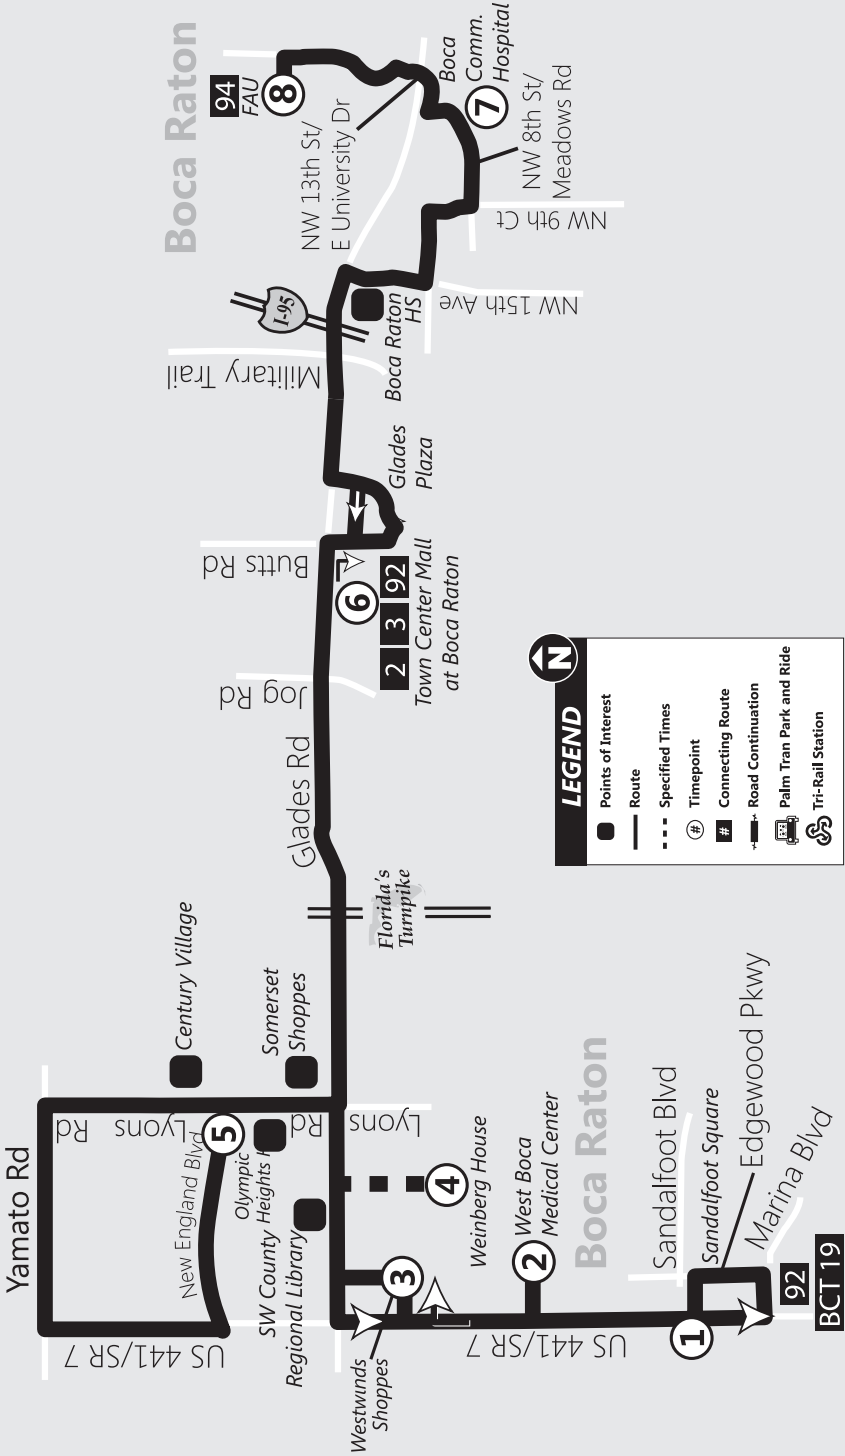

SOUTH COUNTY

ROUTE 91 Ruta 91 / Rout 91

Via Glades Rd. - Sandalfoot Square to Florida Atlantic University

91

- Sandalfoot Square
- West Boca Medical Center
- Westwinds Shoppes
- SW County Regional Library
- Olympic Heights HS
- Century Village
- Somerset Shoppes
- Town Center Mall
- Glades Plaza
- Boca High School
- Boca Community Hospital
- FAU

Sunday / Domingo / Dimanch

8 Florida Atlantic University <i>Bus Stop #1134</i>	7 Boca Hospital <i>Bus Stop #8217</i>	6 Town Center Mall <i>Bus Stop #746</i>	5 Lyons & New England <i>Bus Stop #8142</i>	4 Weinberg House <i>Bus Stop #8389</i>	3 Westwinds Shopping Center <i>Bus Stop #8363</i>	2 West Boca Medical Center <i>Bus Stop #8343</i>	1 Sandalfort Square <i>Bus Stop #8350</i>
9:27	9:33	9:55	10:21	10:31	10:37	10:44	10:51
10:27	10:33	10:55	11:21		11:34	11:41	11:48
11:27	11:33	11:55	12:21	12:31	12:37	12:44	12:51
12:27	12:33	12:55	1:21		1:34	1:41	1:48
1:27	1:33	1:55	2:21	2:31	2:37	2:44	2:51
2:27	2:33	2:55	3:21		3:34	3:41	3:48
3:27	3:33	3:55	4:21		4:34	4:41	4:48
4:27	4:33	4:55	5:21		5:34	5:41	5:48