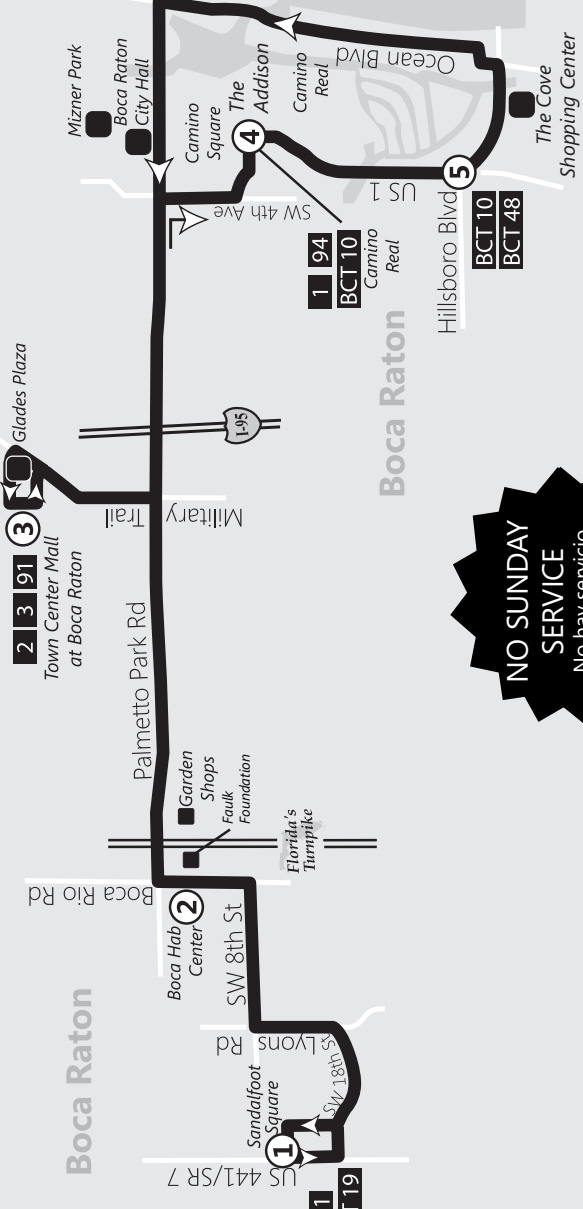

SOUTH COUNTY

ROUTE 92 Ruta 92 / Rout 92

Via Palmetto Park Rd. — Boca Raton Crosstown

92

LEGEND

- Points of Interest
- Route
- Specified Times
- Timepoint
- Connecting Route
- Road Continuation
- Palm Tran Park and Ride
- Tri-Rail Station

Saturday / Sábado / Samdi

① Sandalfot Square Bus Stop #8350	② Boca Rio Hab Ctr Bus Stop #8608	③ Town Center Mall Bus Stop #746	④ Camino Real Bus Stop #251	⑤ Hillsboro & Federal Bus Stop #8665
7:25	7:35	8:00	8:15	8:20
8:25	8:35	9:00	9:15	9:20
9:25	9:35	10:00	10:15	10:20
10:25	10:35	11:00	11:15	11:20
11:25	11:35	12:00	12:15	12:20
12:25	12:35	1:00	1:15	1:20
1:25	1:35	2:00	2:15	2:20
2:25	2:35	3:00	3:15	3:20
3:25	3:35	4:00	4:15	4:20
4:25	4:35	4:50	5:05	
5:25	5:35	5:50	6:05	

Route 92 Westbound Oeste / Louès

Weekday / Semana / Lasèmèn

⑤ Hillsboro & Federal Bus Stop #8665	③ Town Center Mall Bus Stop #746	② Boca Rio Hab Ctr Bus Stop #8556	① Sandalfot Square Bus Stop #8350
	6:00	6:10	6:24
6:20	7:00	7:11	7:25
7:20	8:00	8:11	8:25
8:20	9:00	9:11	9:25
9:20	10:00	10:11	10:24
10:20	11:00	11:11	11:24
11:20	12:00	12:11	12:24
12:20	1:00	1:11	1:24
1:20	2:00	2:11	2:24
2:20	3:00	3:11	3:24
3:20	4:00	4:12	4:26
4:21	5:01	5:13	5:27
5:22	5:52		

Saturday / Sábado / Samdi

⑤ Hillsboro & Federal Bus Stop #8665	③ Town Center Mall Bus Stop #746	② Boca Rio Hab Ctr Bus Stop #8556	① Sandalfot Square Bus Stop #8350
	7:00	7:10	7:23
	8:00	8:10	8:23
8:20	9:00	9:10	9:23
9:20	10:00	10:10	10:23
10:20	11:00	11:10	11:23
11:20	12:00	12:10	12:23
12:20	1:00	1:10	1:23
1:20	2:00	2:10	2:23
2:20	3:00	3:10	3:23
3:20	4:00	4:10	4:23
4:20	5:00	5:10	5:23