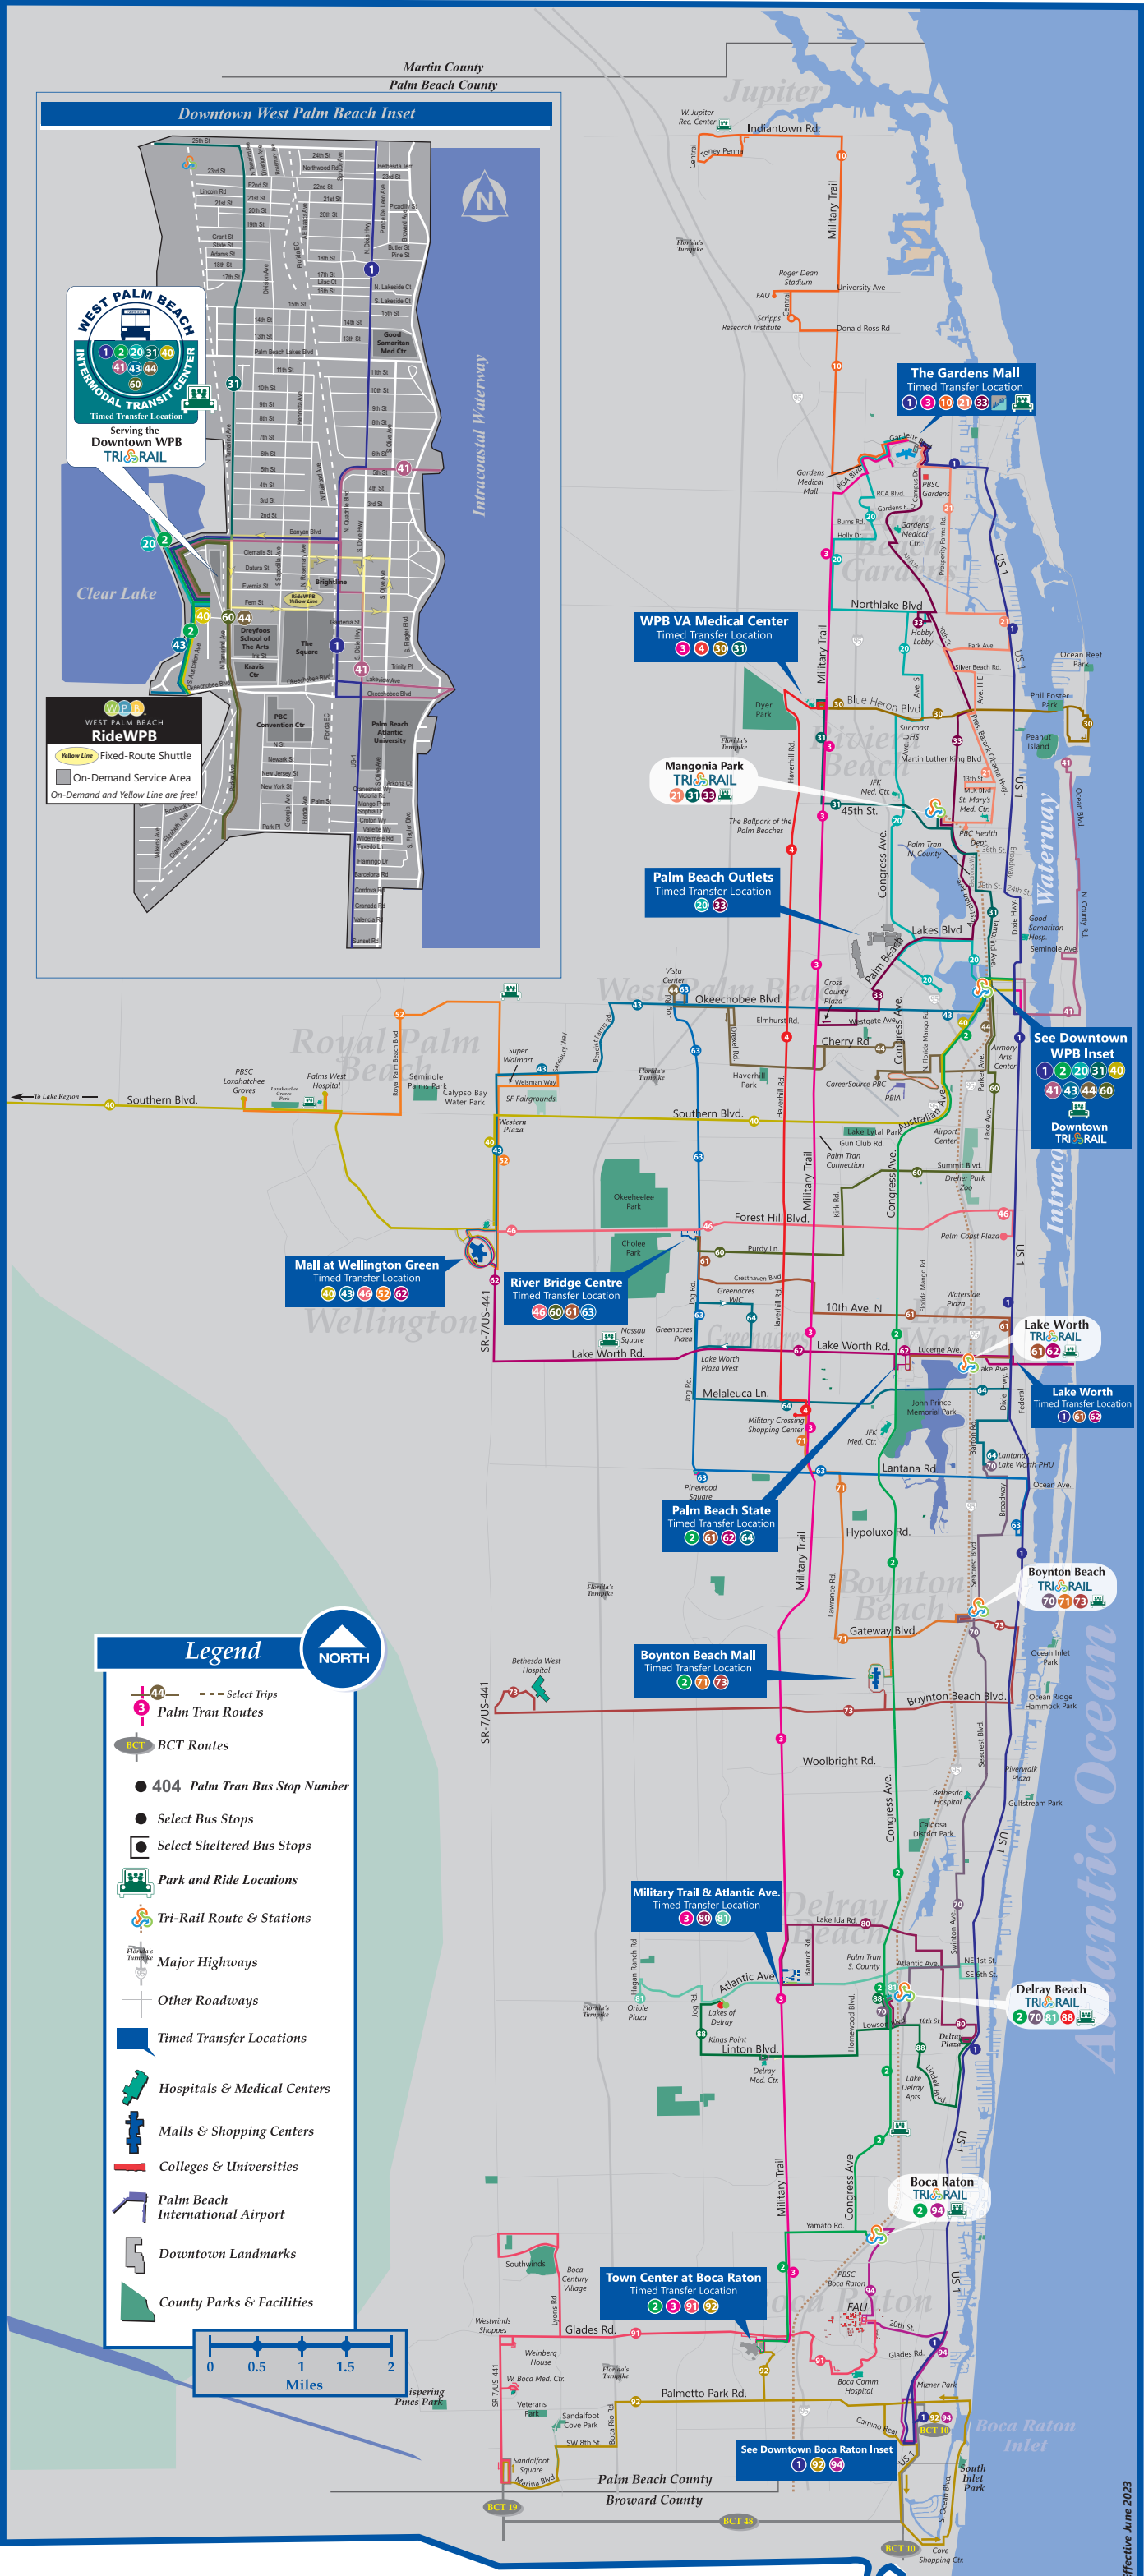

TRANSFER LOCATIONS

Boynton Beach Mall

2 71 73

Camino Real

1 92 94 BCT 10

Downtown Lake Worth

1 61 62

Gardens Mall

1 3 10 20
21 33

Intermodal Transit Center

1 2 20 31 40
41 43 44 60

Mall at Wellington Green

40 43 46 52 62

Military Trail & Atlantic Ave.

3 80 81

Palm Beach Outlets

20 33

River Bridge Centre

46 60 61 63

Town Center Mall

2 3 91 92

VA Medical Center

3 4 30 31

West Tech Belle Glade

40 47

COLLEGES & UNIVERSITIES

Florida Atlantic University

Boca Raton 91 94

Jupiter 10

Keiser University

3 43 44

Lynn University

2 3

Palm Beach Atlantic University

1 41

South University

43 52

Palm Beach State College

Belle Glade 47

Boca Raton 94

Lake Worth 2 61 62 64

Loxahatchee Groves 40 52

Palm Beach Gardens 1 21 33

Legend

- Select Trips (dashed line)
- Palm Tran Routes (solid line with 'P' icon)
- BCT Routes (solid line with 'BCT' icon)
- 404 Palm Tran Bus Stop Number (circle with '404')
- Select Bus Stops (circle)
- Select Sheltered Bus Stops (circle with roof icon)
- Park and Ride Locations (house icon)
- Tri-Rail Route & Stations (train icon)
- Major Highways (thick line)
- Other Roadways (thin line)
- Timed Transfer Locations (blue callout)
- Hospitals & Medical Centers (hospital icon)
- Malls & Shopping Centers (shopping bag icon)
- Colleges & Universities (book icon)
- Palm Beach International Airport (airplane icon)
- Downtown Landmarks (building icon)
- County Parks & Facilities (tree icon)

Scale: 0 to 2 Miles