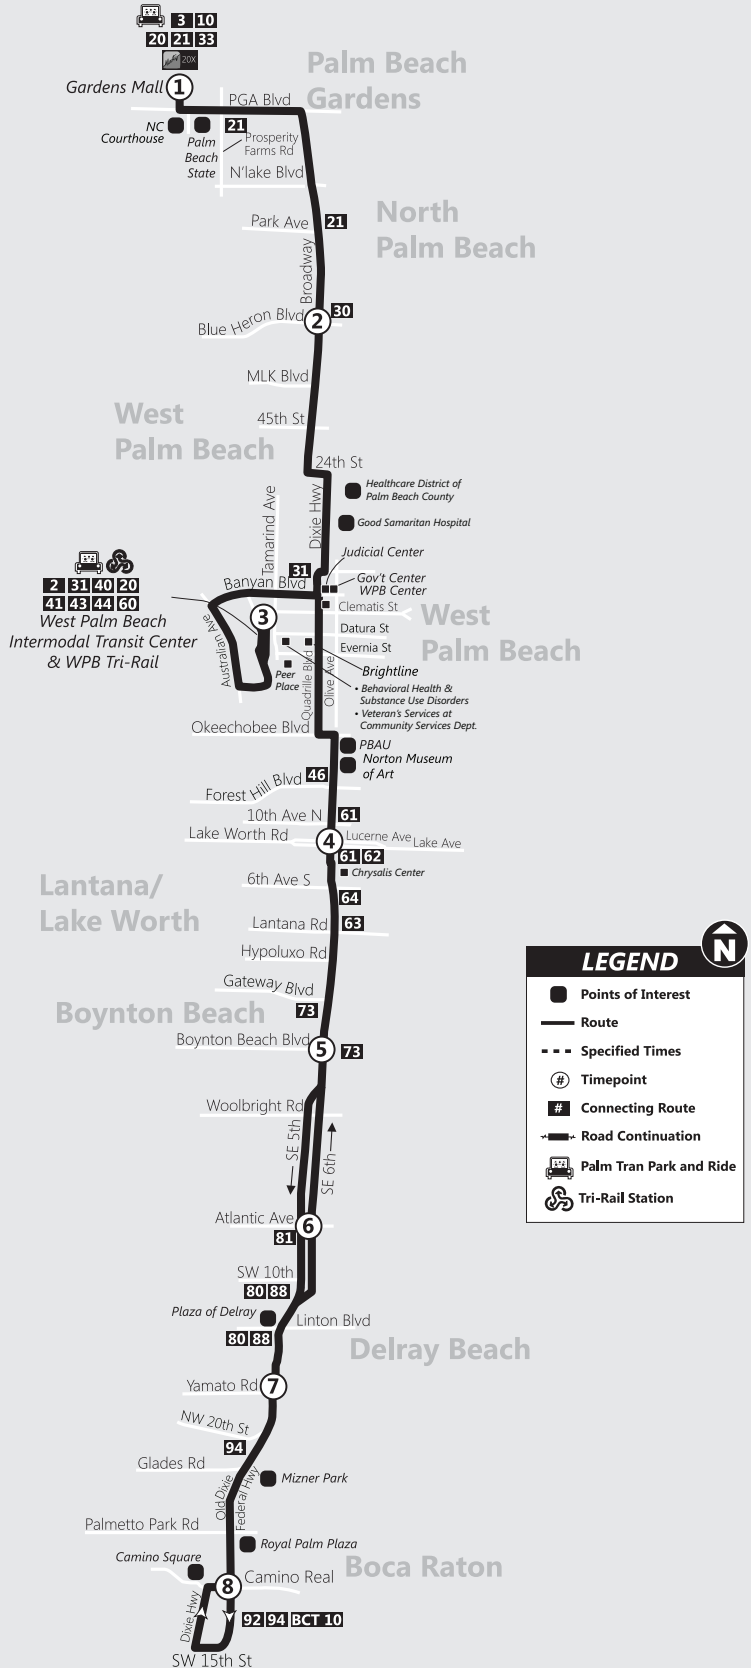

MAIN CORRIDOR

1

ROUTE 1 Ruta 1 / Rout 1

Via U.S. 1 - Palm Beach Gardens to Boca Raton

- Gardens Mall & Palm Tran Park and Ride
- North County Courthouse
- Healthcare District of Palm Beach County
- Good Samaritan Hospital
- WPB City Center
- Governmental Center
- Judicial Center
- WPB Tri-Rail Station
- WPB Intermodal Transit Center & Park and Ride
- Behavioral Health & Substance Use Disorders/ Veteran's Services at Community Services Dept
- Peer Place
- PBAU
- Norton Museum of Art
- Plaza of Delray
- Camino Square
- Mercado Real
- Royal Palm Plaza
- Mizner Park