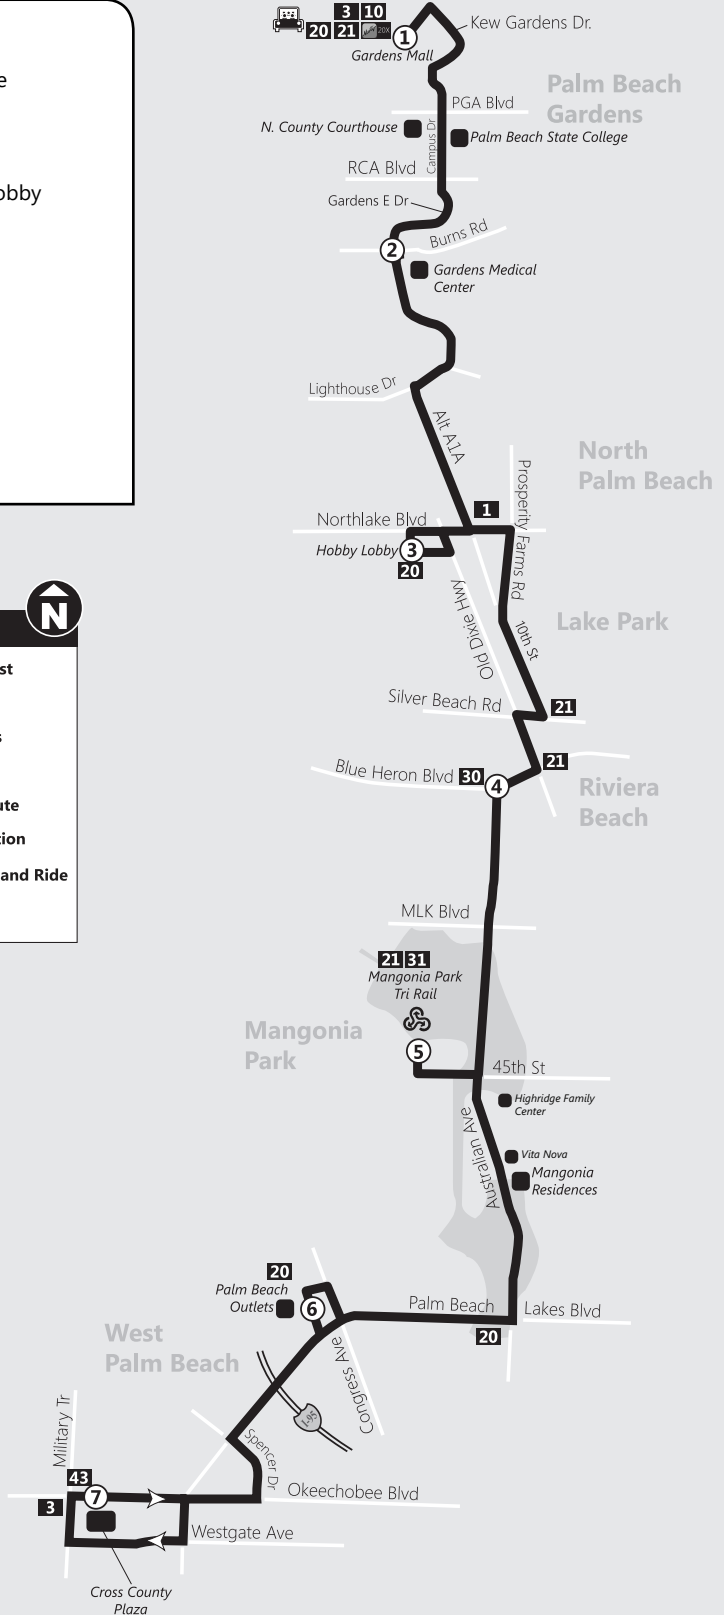

NORTH COUNTY

33

ROUTE 33 Ruta 33/ Rout 33

Via Gardens Dr., Australian Ave. and Palm Beach Lakes Blvd. —
Gardens Mall to Cross County Plaza

- Gardens Mall
- Palm Beach State College
- Gardens Medical Center
- Northlake Blvd Hobby Lobby
- Mangonia Park Tri-Rail
- Highridge Family Center
- Mangonia Residences
- Palm Beach Outlets
- Cross County Plaza

LEGEND ↑

- Points of Interest
- Route
- Specified Times
- # Timepoint
- # Connecting Route
- Road Continuation
- Palm Tran Park and Ride
- 🚲 Tri-Rail Station

Route 33 Southbound Sur/Sid

P.M. times are shown in **bold**/Los horarios de P.M. se muestran en **negrilla**/Lè nan apre midi yo prezante an **fonse**

Weekday / Semana / Lasèmen

① Gardens Mall <i>Bus Stop #37</i>	② Gardens Medical Center <i>Bus Stop #2204</i>	③ Northlake & Old Dixie <i>Bus Stop #2235</i>	④ Blue Heron & Australian <i>Bus Stop #2256</i>	⑤ Mangonia Park Tri-Rail <i>Bus Stop #3075</i>	⑥ Palm Beach Outlets <i>Bus Stop #603</i>	⑦ Cross County Plaza <i>Bus Stop #3289</i>
		5:55	6:06	6:14	6:29	6:42
6:30	6:35	6:44	6:55	7:03	7:20	7:35
7:30	7:35	7:44	7:55	8:03	8:20	8:35
8:30	8:35	8:44	8:55	9:03	9:20	9:35
9:30	9:36	9:45	9:56	10:05	10:22	10:37
10:30	10:36	10:45	10:56	11:05	11:22	11:37
11:30	11:36	11:45	11:56	12:05	12:22	12:37
12:30	12:36	12:45	12:56	1:05	1:22	1:37
1:30	1:36	1:45	1:56	2:05	2:22	2:37
2:30	2:36	2:45	2:56	3:05	3:22	3:37
3:30	3:36	3:44	3:57	4:07	4:26	4:43
4:30	4:36	4:44	4:57	5:07	5:26	5:43
5:30	5:36	5:44	5:57	6:07	6:26	6:43
6:30	6:37	6:45	6:54	7:03	7:14	7:27
7:30	7:37	7:45	7:54	8:03	8:14	8:27
8:30	8:37	8:45	8:54	9:03	9:14	9:27
9:30	9:36	9:44	9:53	10:01	10:11	