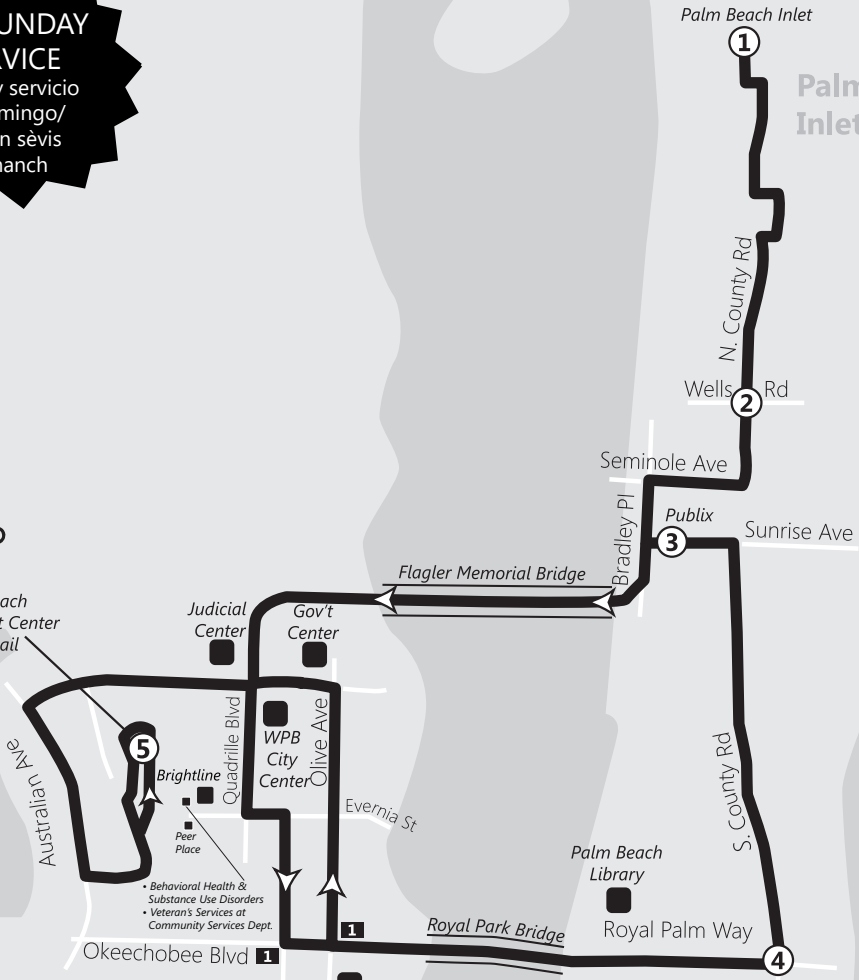

CENTRAL COUNTY

41

ROUTE 41 Ruta 41 / Rout 41
West Palm Beach to Palm Beach Inlet

NO SUNDAY SERVICE

No hay servicio el domingo/
Pa gin sèvis dimanch

1 2 20 31
40 43 44 60
 West Palm Beach Intermodal Transit Center & WPB Tri-Rail

West Palm Beach

Palm Beach Inlet

LEGEND

-  Points of Interest
-  Route
-  Specified Times
-  Timepoint
-  Connecting Route
-  Road Continuation
-  Palm Tran Park and Ride
-  Tri-Rail Station

- Palm Beach Publix
- Post Office
- Palm Beach Library
- Palm Beach Atlantic University
- WPB City Hall
- Gov't Center
- Judicial Center
- WPB Tri-Rail
- WPB Intermodal Transit Center & Palm Tran Park and Ride
- Behavioral Health & Substance Use Disorders/ Veteran's Services at Community Services Dept.
- Peer Place

Saturday / Sábado / Samdi

1 Palm Beach Inlet Bus Stop #3400	2 County Rd & Wells Rd Bus Stop #3418	3 Palm Beach Publix Bus Stop #3530 Bus Stop #3527	4 Royal Palm Way & County Rd Bus Stop #3425	5 Intermodal Transit Center Bus Stop #602
8:04	8:12	8:16	8:21	8:34
9:09	9:17	9:21	9:26	9:39
		2:18		2:30
3:06	3:14	3:18	3:23	3:36
4:11	4:19	4:23	4:28	4:41

Saturday / Sábado / Samdi

5 Intermodal Transit Center Bus Stop #602	4 Royal Palm Way & County Rd Bus Stop #3438	3 Palm Beach Publix Bus Stop #3527	2 County Rd & Wells Rd Bus Stop #3501	1 Palm Beach Inlet Bus Stop #3400
7:35	7:45	7:52	7:54	8:04
8:40	8:50	8:57	8:59	9:09
2:00	2:10	2:17		
2:35	2:47	2:54	2:56	3:06
3:40	3:52	3:59	4:01	4:11