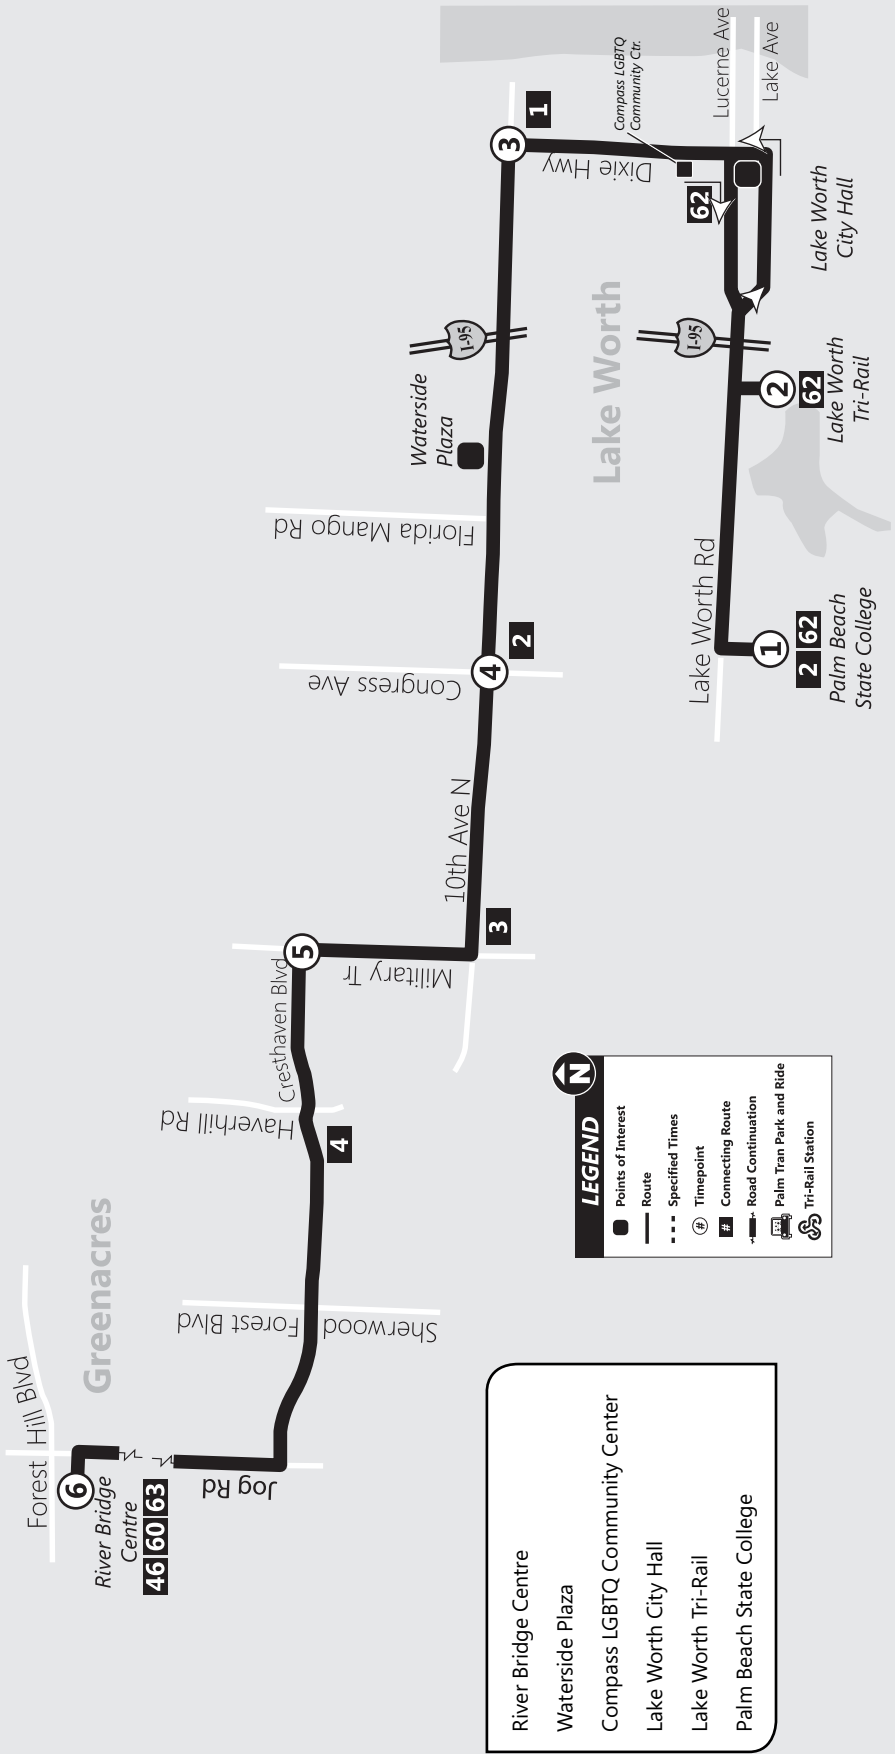

61

ROUTE 61 Ruta 61 / Route 61

Via Cresthaven and 10th Ave. North - Greenacres to Lake Worth

CENTRAL COUNTY

Route 61 Westbound Oeste / Louès

P.M. times are shown in **bold**/Los horarios de P.M. se muestran en **negrilla**/Lè nan apre midi yo prezante an **fonse**

Weekday / Semana / Lasèmen

① Palm Beach State Lake Worth <i>Bus Stop #5905</i>	② Lake Worth Tri-Rail <i>Bus Stop #5969</i>	③ 10th Ave N & Dixie <i>Bus Stop #5716</i>	④ 10th Ave N & Congress <i>Bus Stop #5726</i>	⑤ Cresthaven & Military <i>Bus Stop #5733</i>	⑥ River Bridge Centre <i>Bus Stop #1472</i>
6:15	6:20	6:28	6:38	6:46	6:56
7:15	7:21	7:30	7:40	7:49	7:59
8:15	8:21	8:30	8:40	8:49	8:59
9:15	9:20	9:28	9:37	9:45	9:56
10:15	10:20	10:28	10:37	10:45	10:56
11:15	11:20	11:28	11:37	11:45	11:56
12:15	12:20	12:28	12:37	12:45	12:56
1:15	1:20	1:28	1:37	1:45	1:56
2:15	2:20	2:28	2:37	2:45	2:56
3:15	3:21	3:30	3:41	3:52	4:04
4:15	4:21	4:30	4:41	4:52	5:04
5:15	5:21	5:30	5:41	5:52	6:04
6:15	6:20	6:28	6:37	6:46	6:56
7:15	7:20	7:28	7:37	7:46	7:56
8:10	8:15	8:22	8:30		

Saturday / Sábado / Samdi

① Palm Beach State Lake Worth <i>Bus Stop #5905</i>	② Lake Worth Tri-Rail <i>Bus Stop #5969</i>	③ 10th Ave N & Dixie <i>Bus Stop #5716</i>	④ 10th Ave N & Congress <i>Bus Stop #5726</i>	⑤ Cresthaven & Military <i>Bus Stop #5733</i>	⑥ River Bridge Centre <i>Bus Stop #1472</i>
7:15	7:20	7:26	7:34	7:41	7:51
8:15	8:20	8:26	8:34	8:41	8:51
9:15	9:20	9:26	9:34	9:41	9:51
10:15	10:20	10:28	10:37	10:45	10:55
11:15	11:20	11:28	11:37	11:45	11:55
12:15	12:20	12:28	12:37	12:45	12:55
1:15	1:20	1:28	1:37	1:45	1:55
2:15	2:20	2:28	2:37	2:45	2:55
3:15	3:20	3:28	3:37	3:45	3:55
4:15	4:20	4:28	4:37	4:45	4:55
5:15	5:20	5:28	5:37	5:45	5:55
6:15	6:20	6:28	6:37	6:45	6:55